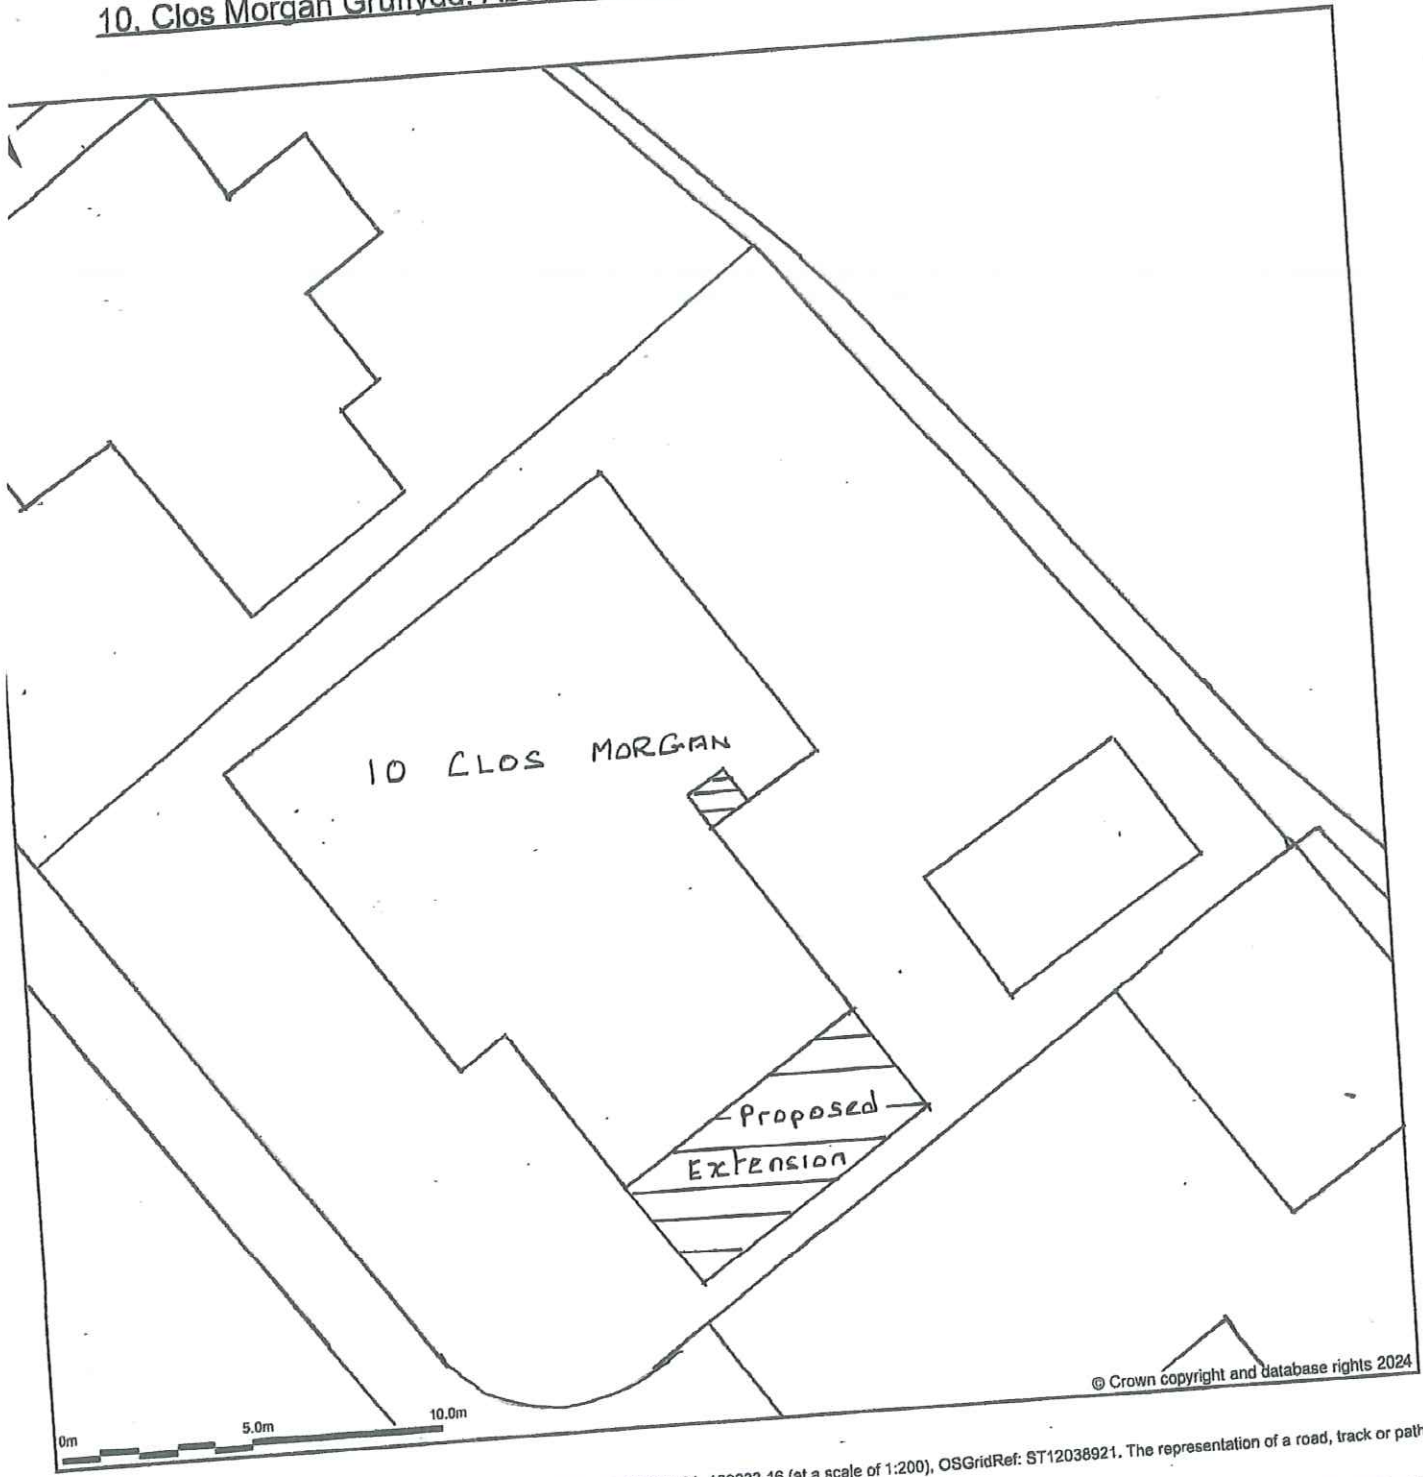

Buy A Plan

10, Clos Morgan Gruffydd, Abertridwr, Caerphilly County Borough, CF83 4DB

Site Plan (also called a Block Plan) shows area bounded by: 312012.21, 189197.16 312048.21, 189233.16 (at a scale of 1:200), OSGridRef: ST12038921. The representation of a road, track or path is no evidence of a right of way. The representation of features as lines is no evidence of a property boundary.

Produced on 11th Feb 2024 from the Ordnance Survey National Geographic Database and incorporating surveyed revision available at this date. Reproduction in whole or part is prohibited without the prior permission of Ordnance Survey. © Crown copyright 2024. Supplied by www.buyaplan.co.uk a licensed Ordnance Survey partner (100053143). Unique plan reference: #00878197-F85237.