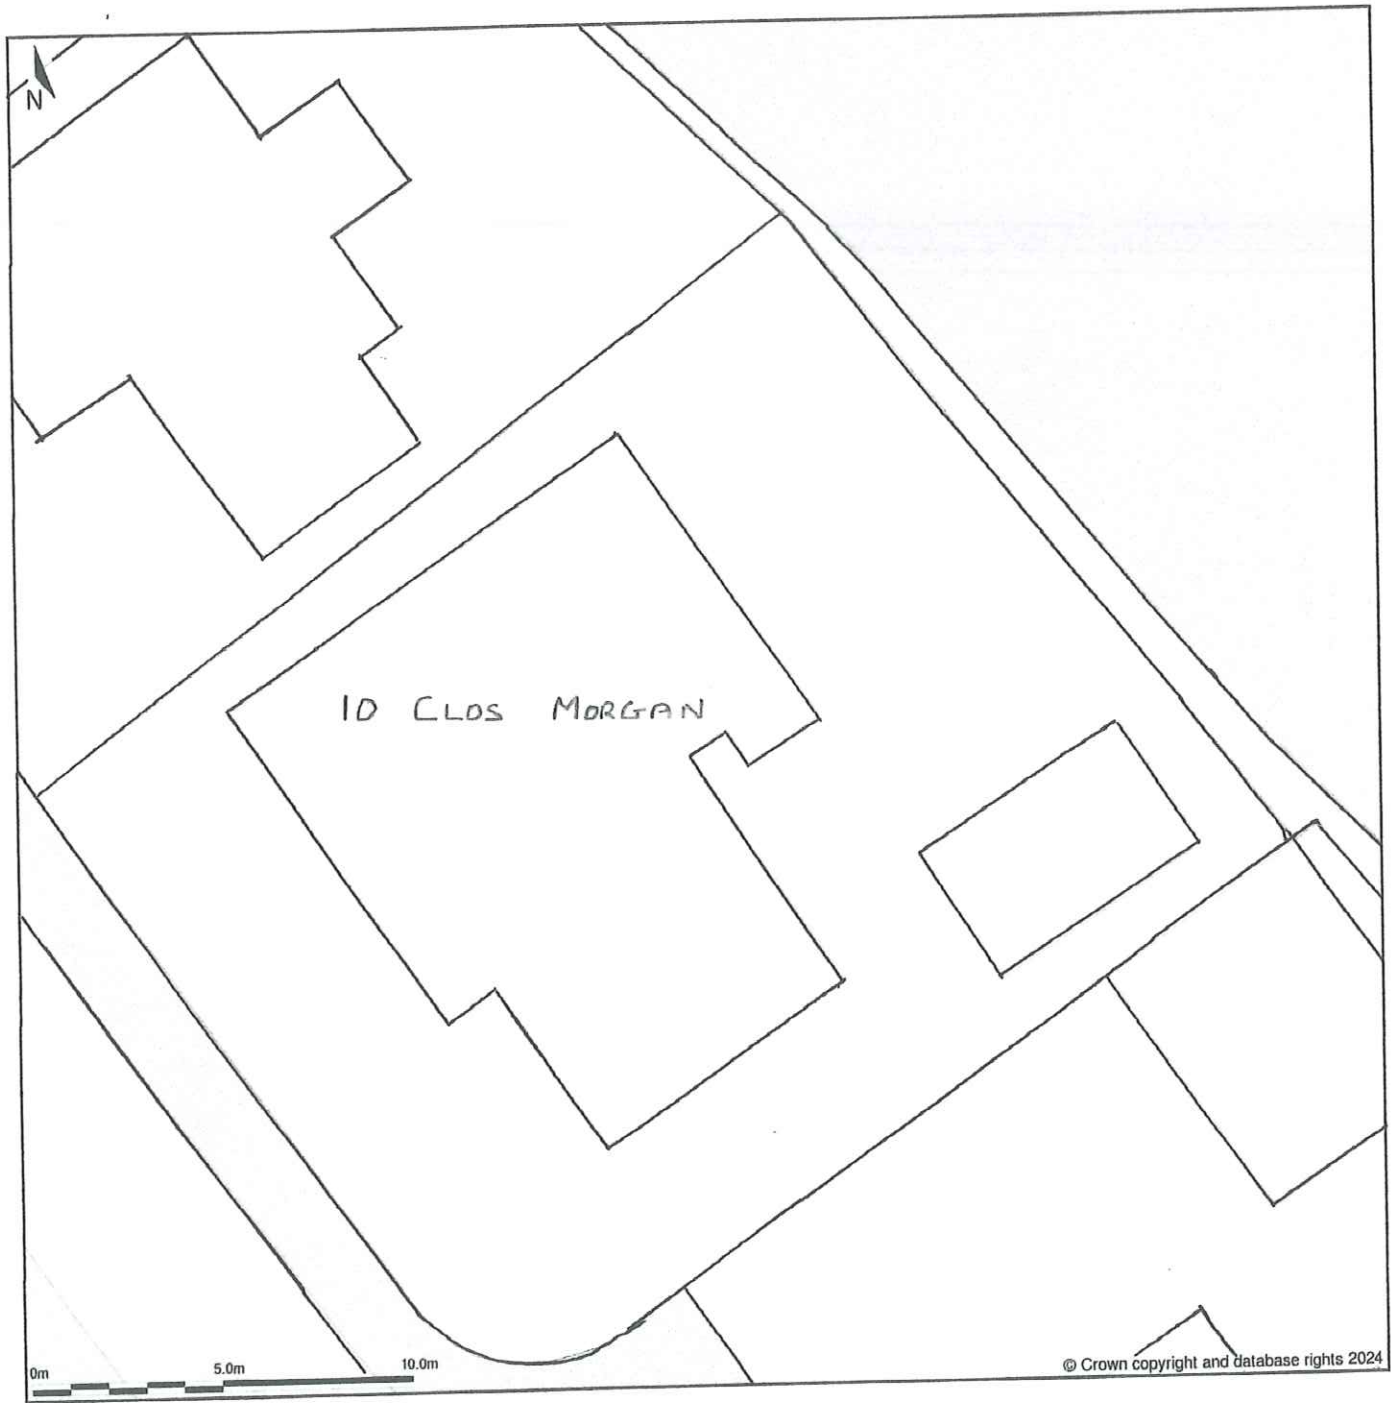

10, Clos Morgan Gruffydd, Abertridwr, Caerphilly County Borough, CF83 4DB

Site Plan (also called a Block Plan) shows area bounded by: 312012.21, 189197.16 312048.21, 189233.16 (at a scale of 1:200), OSGridRef: ST12038921. The representation of a road, track or path is no evidence of a right of way. The representation of features as lines is no evidence of a property boundary.

Produced on 11th Feb 2024 from the Ordnance Survey National Geographic Database and incorporating surveyed revision available at this date. Reproduction in whole or part is prohibited without the prior permission of Ordnance Survey. © Crown copyright 2024. Supplied by www.buyaplan.co.uk a licensed Ordnance Survey partner (100053143). Unique plan reference: #00878197-FB5237.