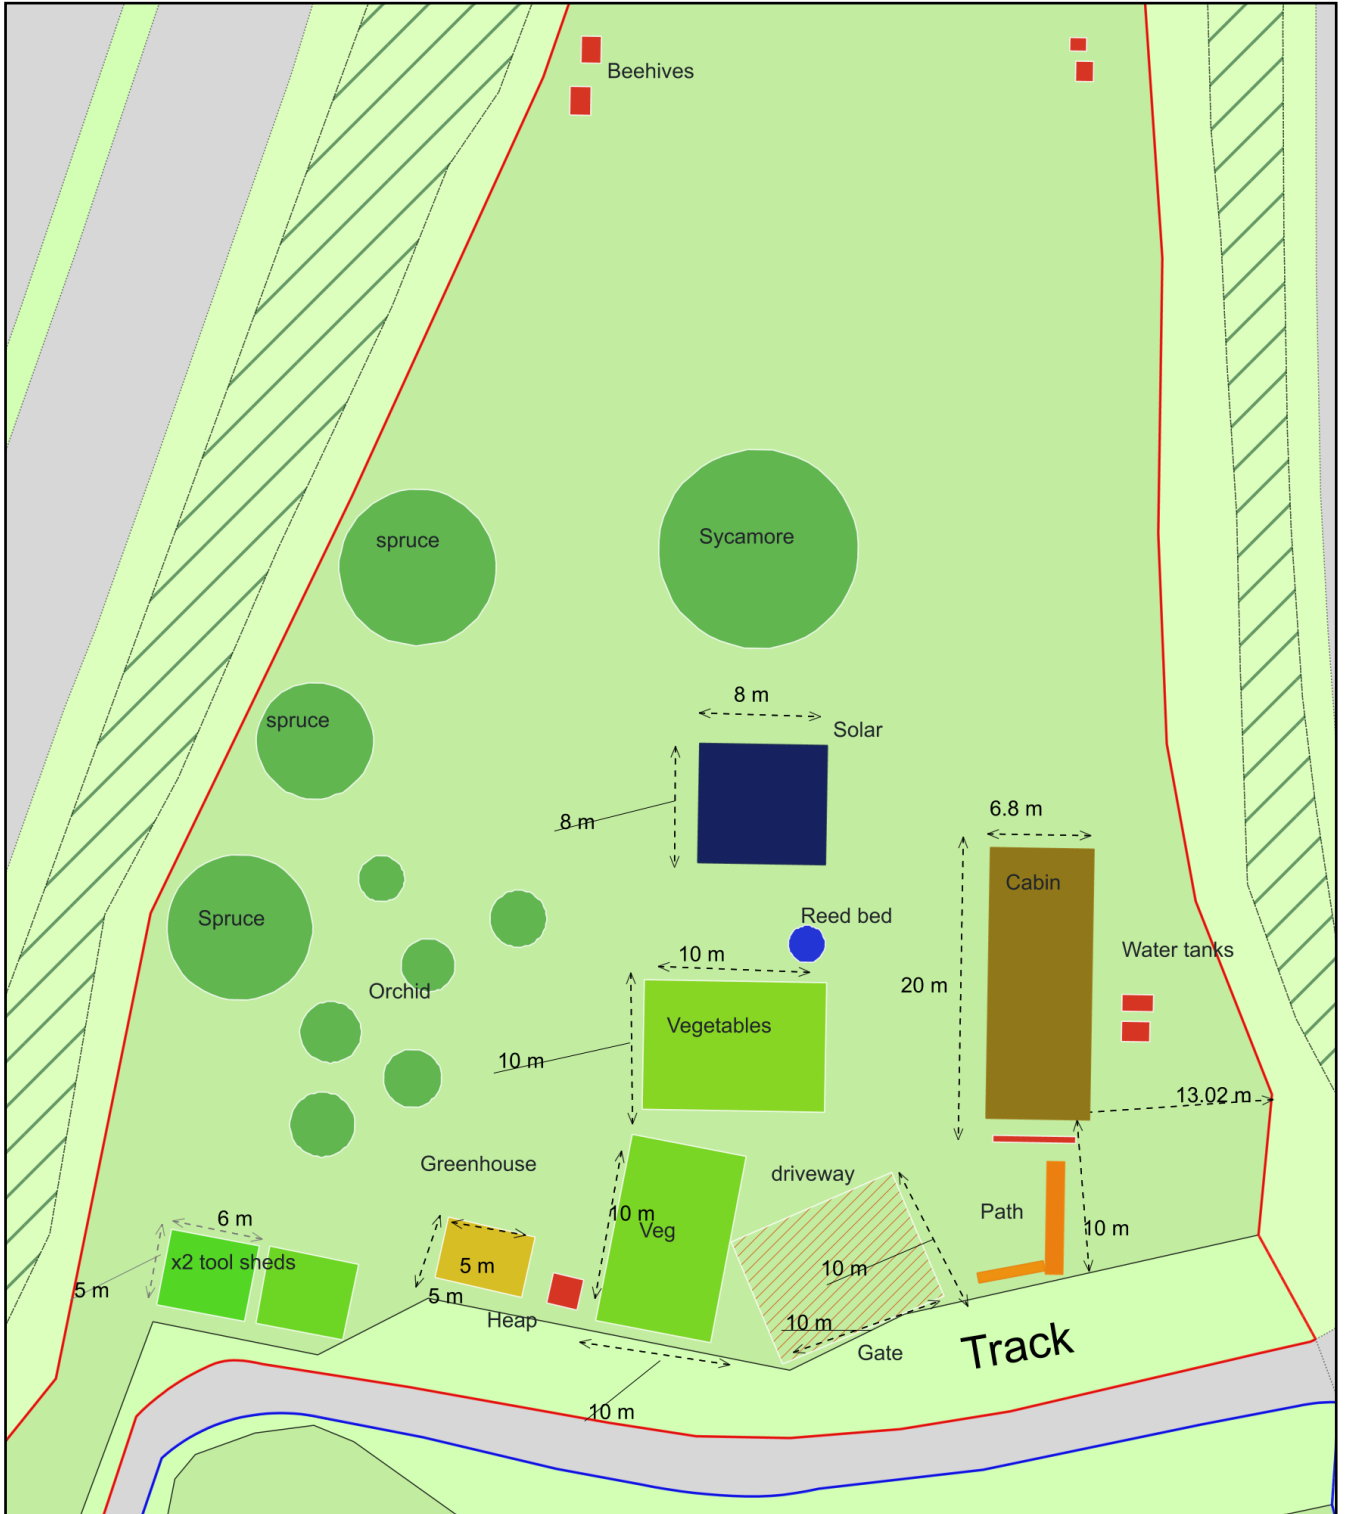

Berllan ddu 2

Plan Produced for: **Caerphilly County Borough**

Date Produced: 25 Mar 2024

Plan Reference Number: TQRQM24049151720661

Scale: 1:500 @ A4