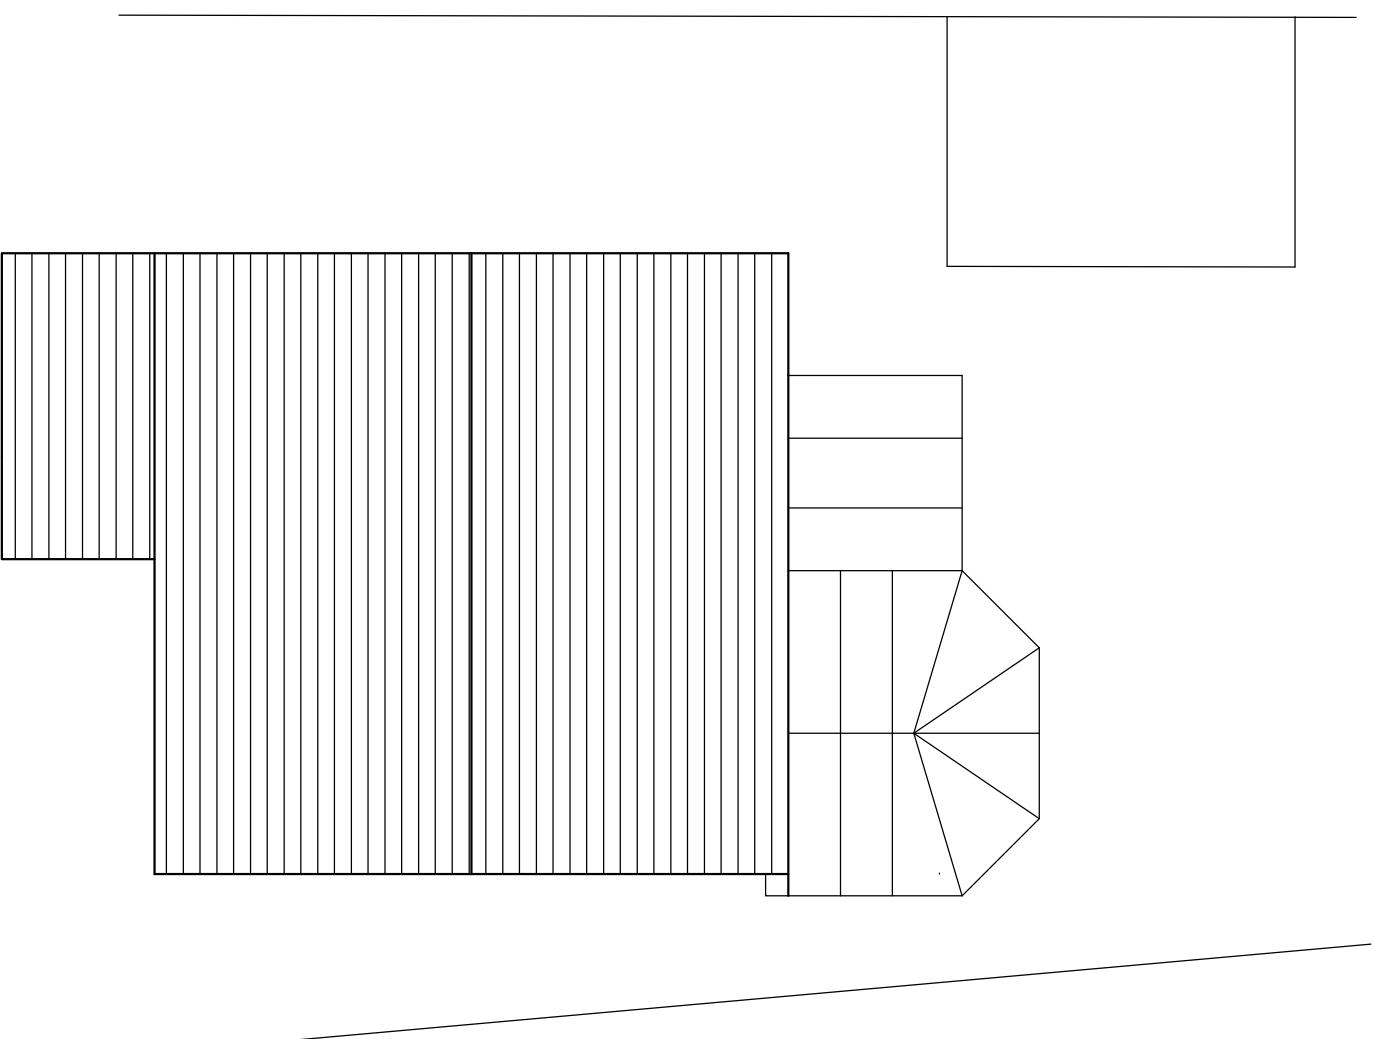

0 5m

Proposed Roof Plan

Existing Roof Plan

Project
Mr B Thomas 39 Church Road Southport PR9 8ET
Single Storey Part Extensions to Front and Two Storey Extension to the Side

Drawing Title
Existing and Proposed Roof Plans

Rev	Description	Date

H Channa
Picarooms Maidstone Road Platt Kent TN15 8LB
Tel: 07828277909 E-mail: hchanna@tiscali.co.uk

Drawn	Date	Scale	Drawing No.
HC	April 24	1:100	39CR/A3/08