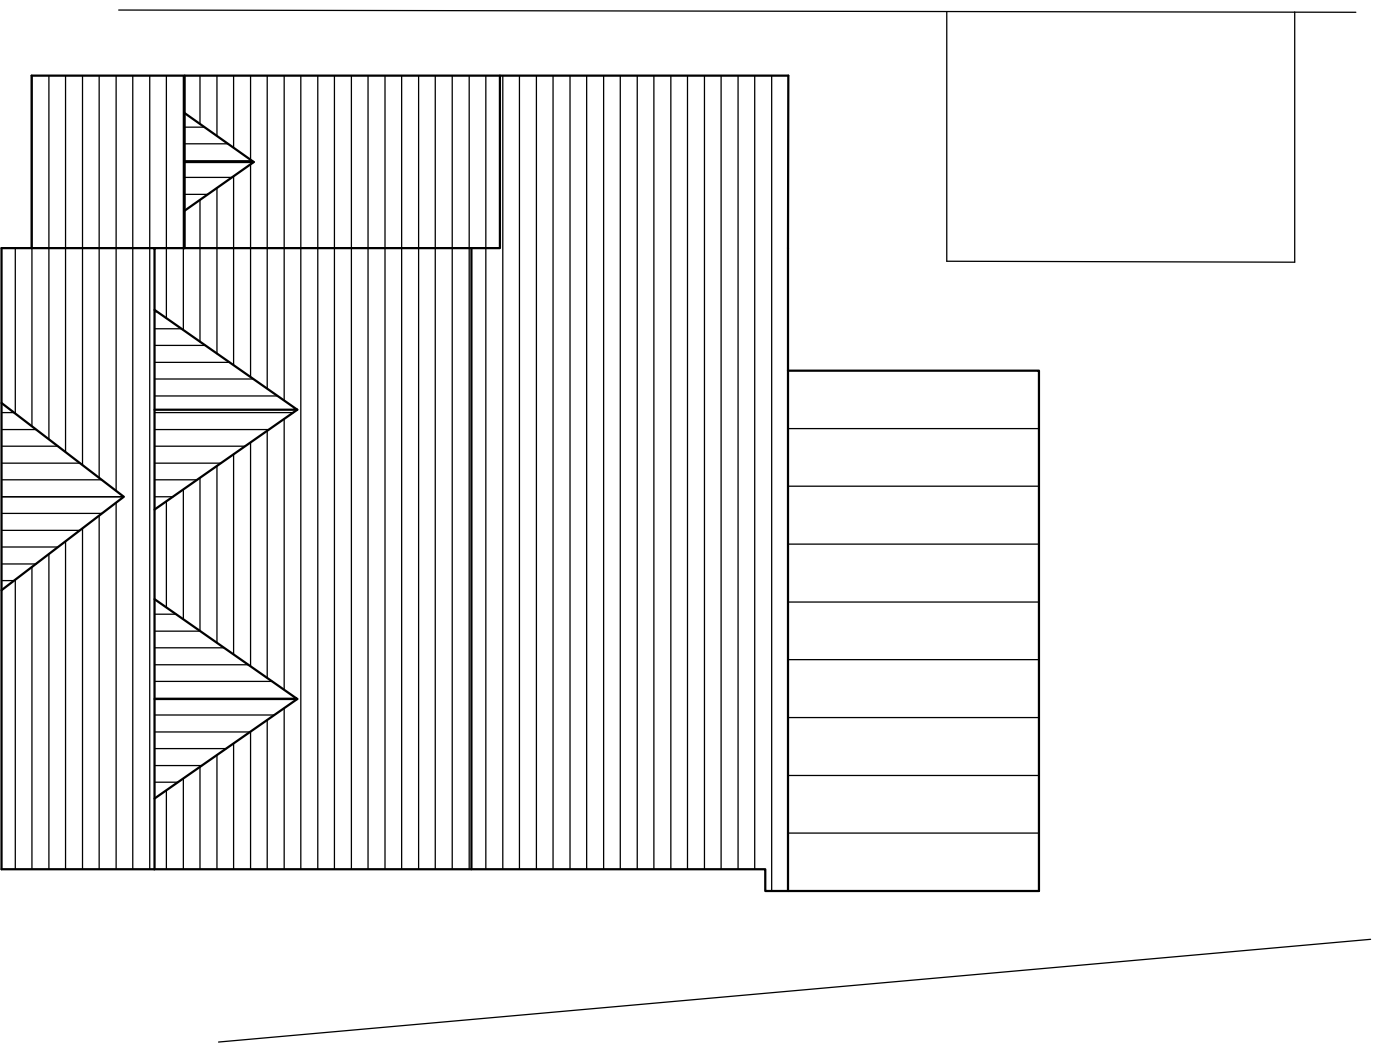

0 5m

Proposed Roof Plan

Existing Roof Plan

Project
Mr B Thomas 39 Church Road Southport PR9 8ET
Single Storey Part Extensions to Front and Two Storey Extension to the Side

Drawing Title
Existing and Proposed Roof Plans

Rev	Description	Date

H Channa
Picarooms Maidstone Road Platt Kent TN15 8LB
Tel: 07828277909 E-mail: hchanna@tiscali.co.uk

Drawn	Date	Scale	Drawing No.
HC	April 24	1:100	39CR/A3/08