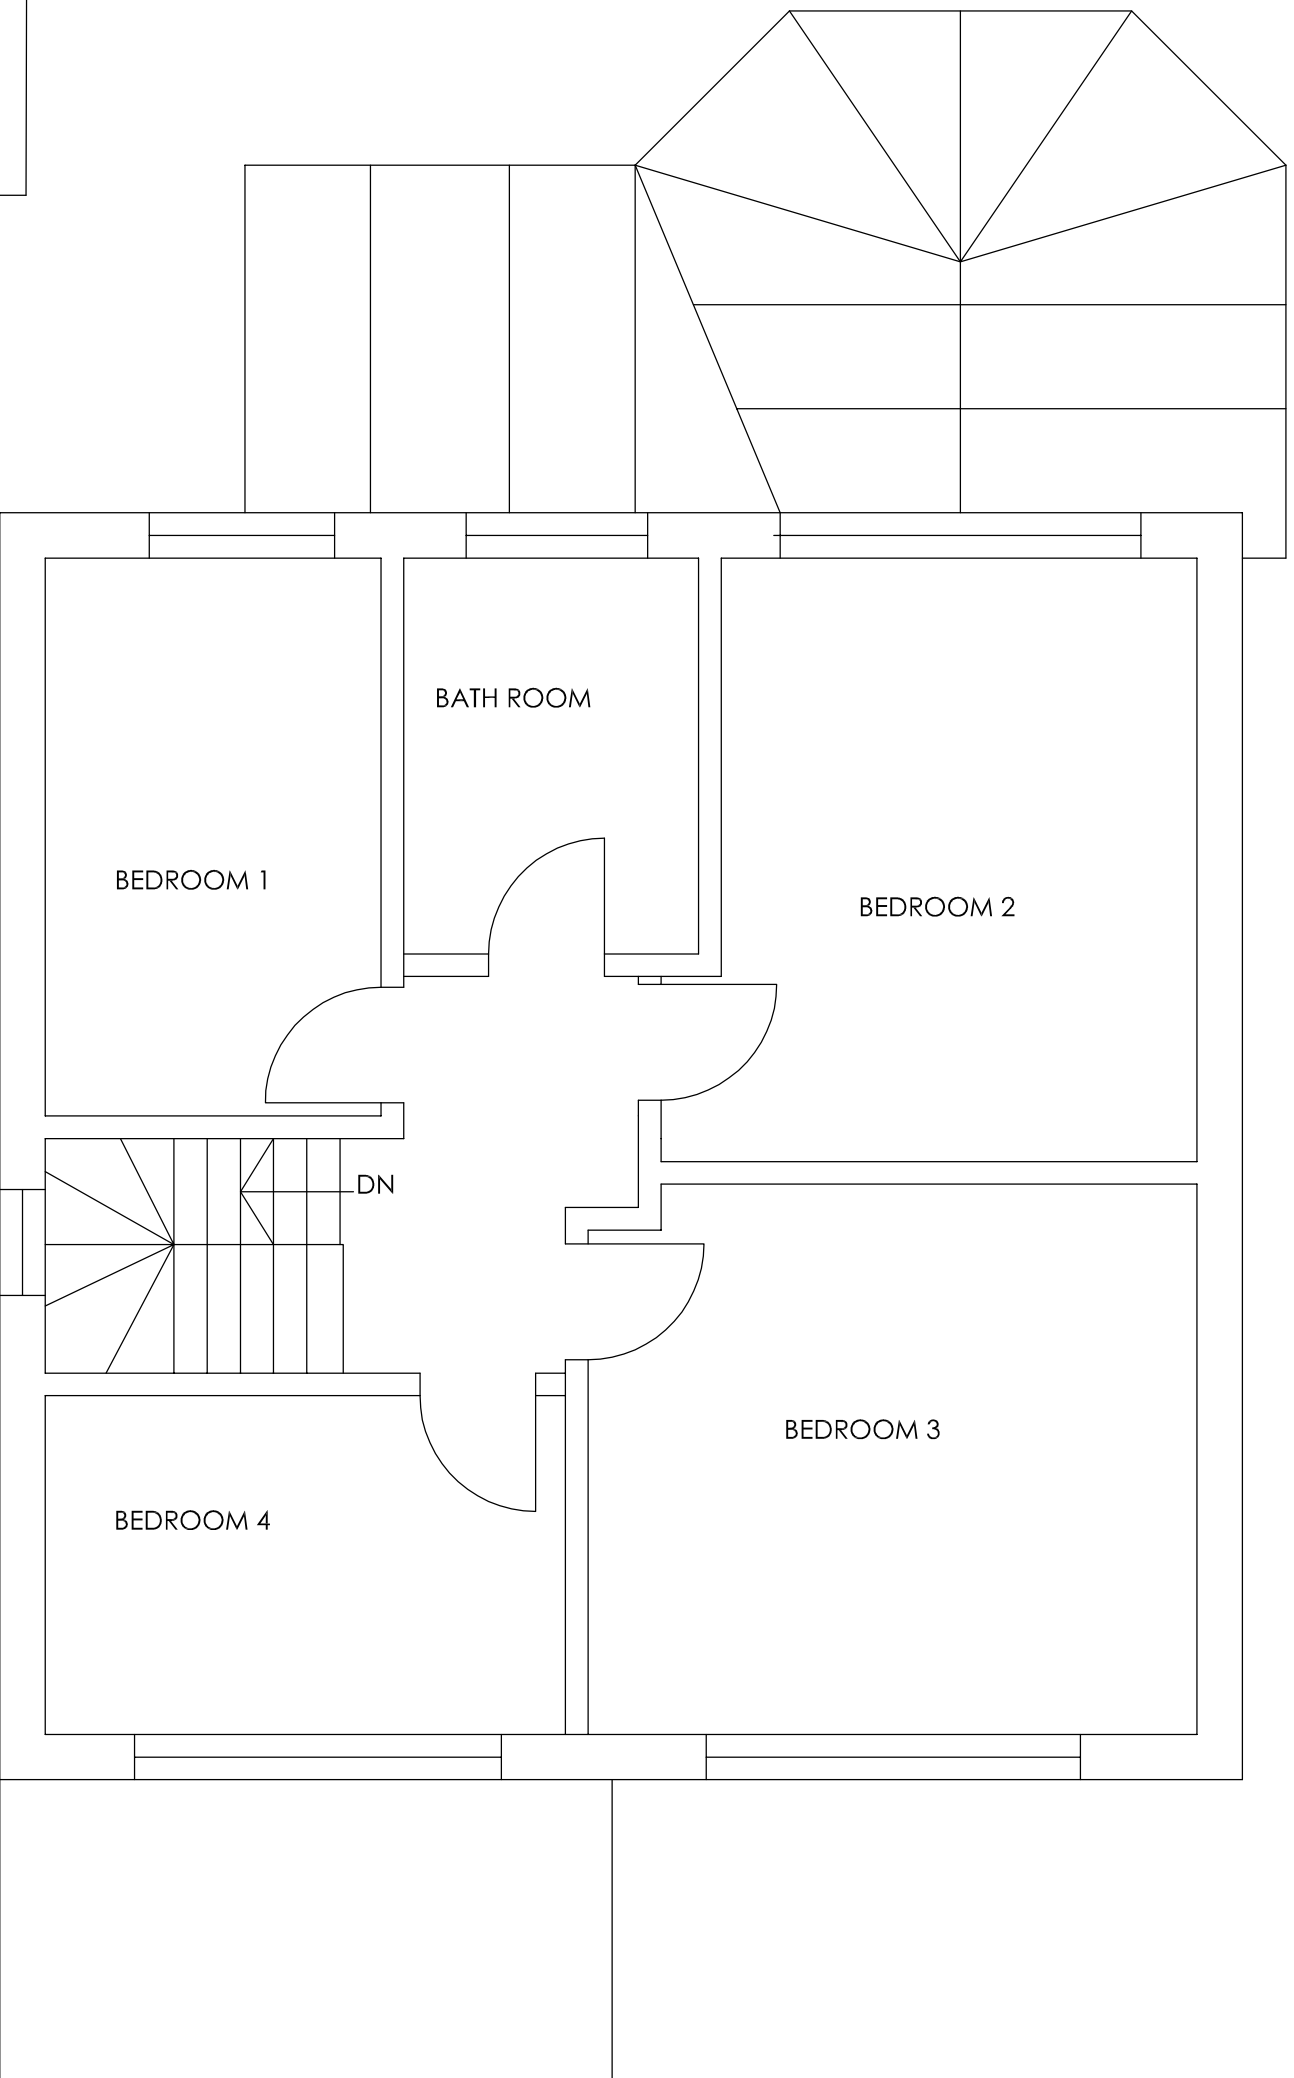

0 2.5m

Project

Mr B Thomas 39 Church Road Southport PR9 8ET
Single Storey Part Extensions to Front and Two Storey Extension to the
Side

Drawing Title
Existing First Floor

Rev	Description	Date

H Channa
Picarooms Maidstone Road Platt Kent TN15 8LB
Tel: 07828277909 E-mail: hchanna@tiscali.co.uk

Drawn	Date	Scale	Drawing No.
HC	April 24	1:50	39CR/A3/03