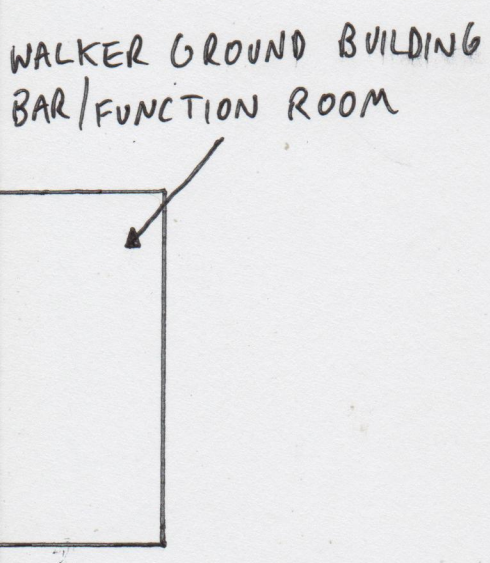

THE WALKER CRICKET GROUND  
175 WATERFALL ROAD  
LONDON  
N14 7JZ

MAP NOT DRAWN  
TO SCALE

X