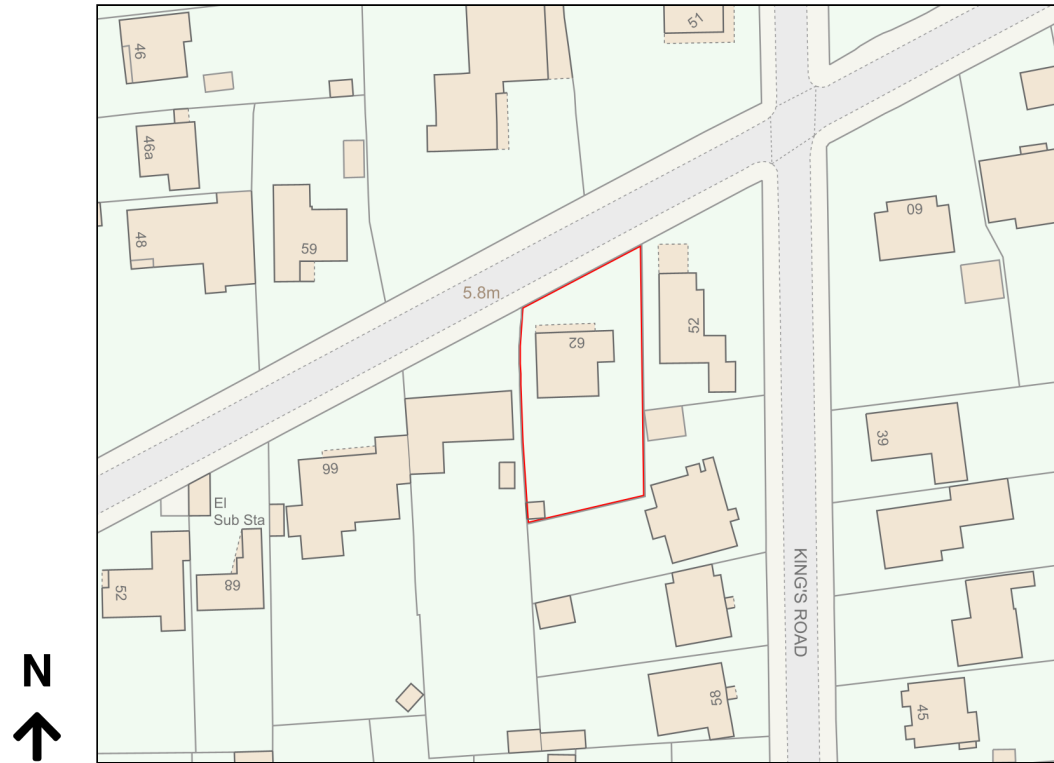

Location Plan

Site Address: 62, Warblington Road, Emsworth, PO10 7HH

Date Produced: 18-Apr-2024

Scale: 1:1250 @A4

Planning Portal Reference: PP-12943497v1