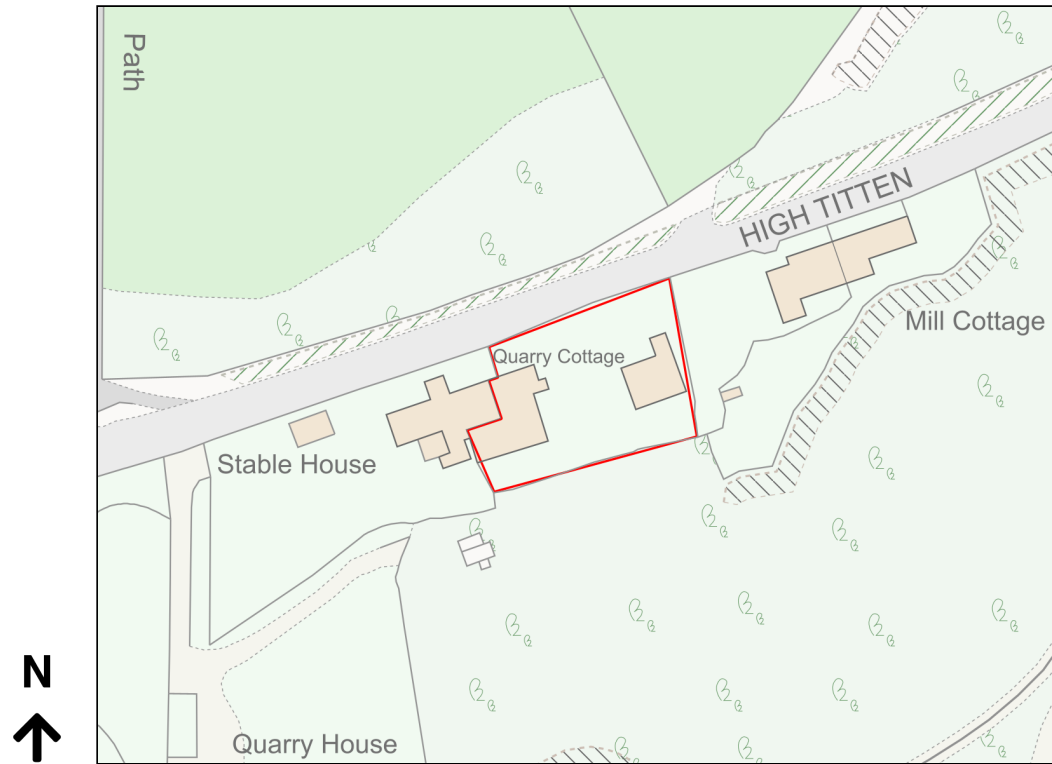

Location Plan

Site Address: Quarry Cottage, High Titten, Amberley, BN18 9LY

Date Produced: 08-Apr-2024

Scale: 1:1250 @A4

Planning Portal Reference: PP-12955921v1