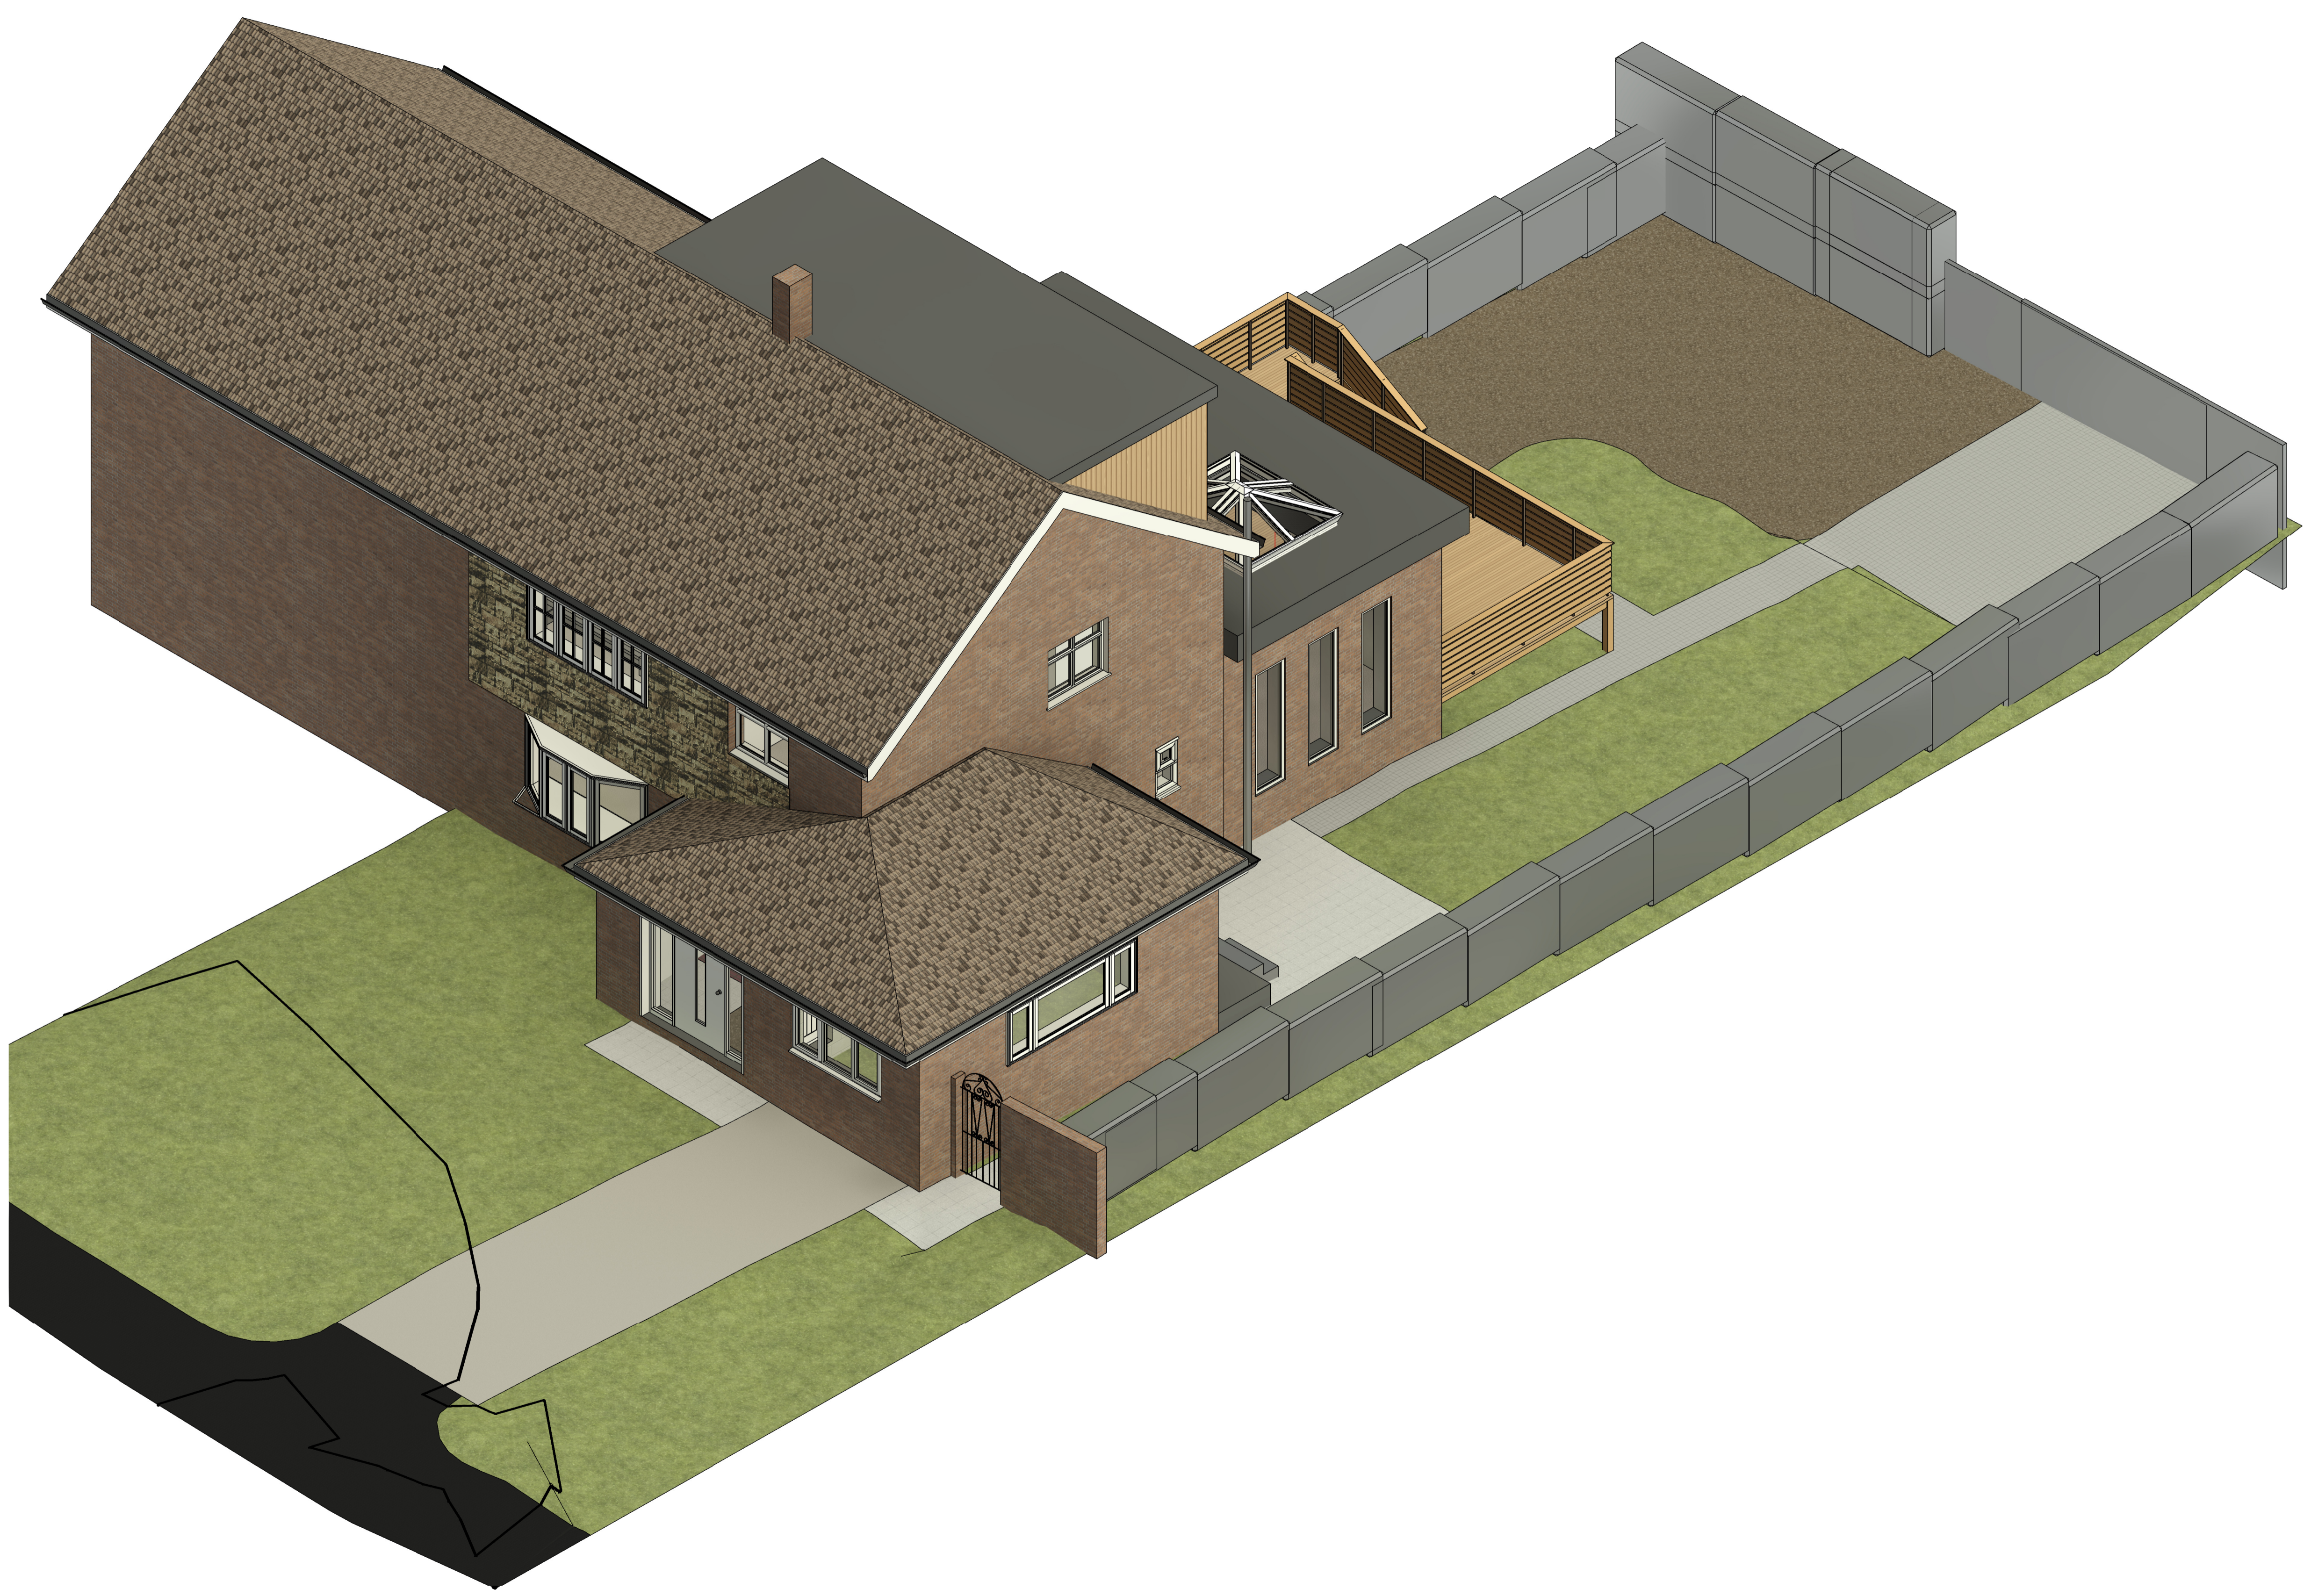

ISO A1 594mm x 841mm
 Approved .JS
 Checked .JS
 Project Management Initials : Designer .MS

D
 C
 B
 A

5 4 3 2 1

5 4 3 2 1

3D View Front
 SCALE:

ISSUE/REVISION

I/R	DATE	DESCRIPTION

KEY PLAN

SHEET TITLE
 3D View Front

SHEET NUMBER
 CHAN-MJB-1004