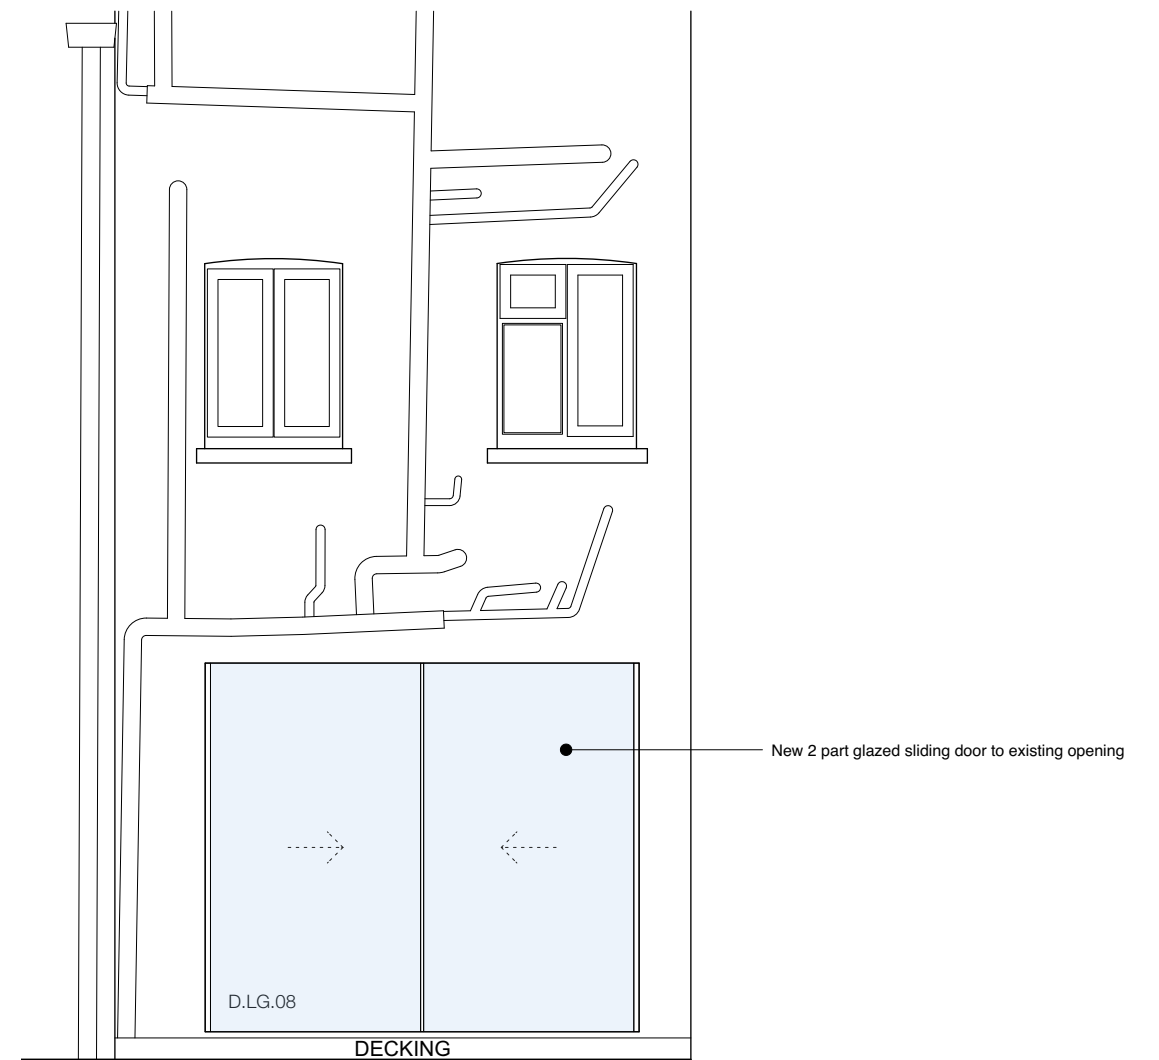

EXISTING

PROPOSED

EXISTING

PROPOSED

Timber panelled french door with double glazing.
Painted white.

EXISTING

PROPOSED