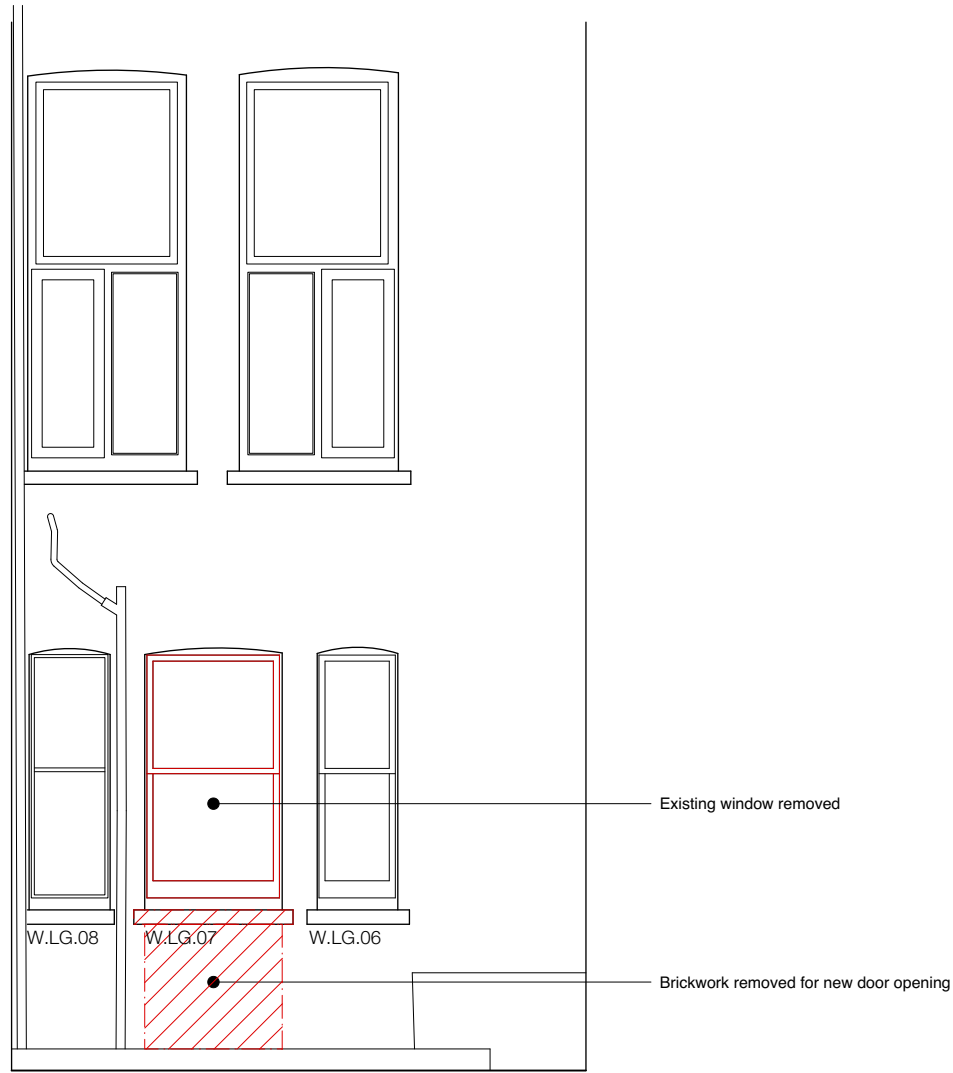

EXISTING

PROPOSED

EXISTING

PROPOSED

Timber panelled french door with double glazing.
Painted white.

EXISTING

PROPOSED