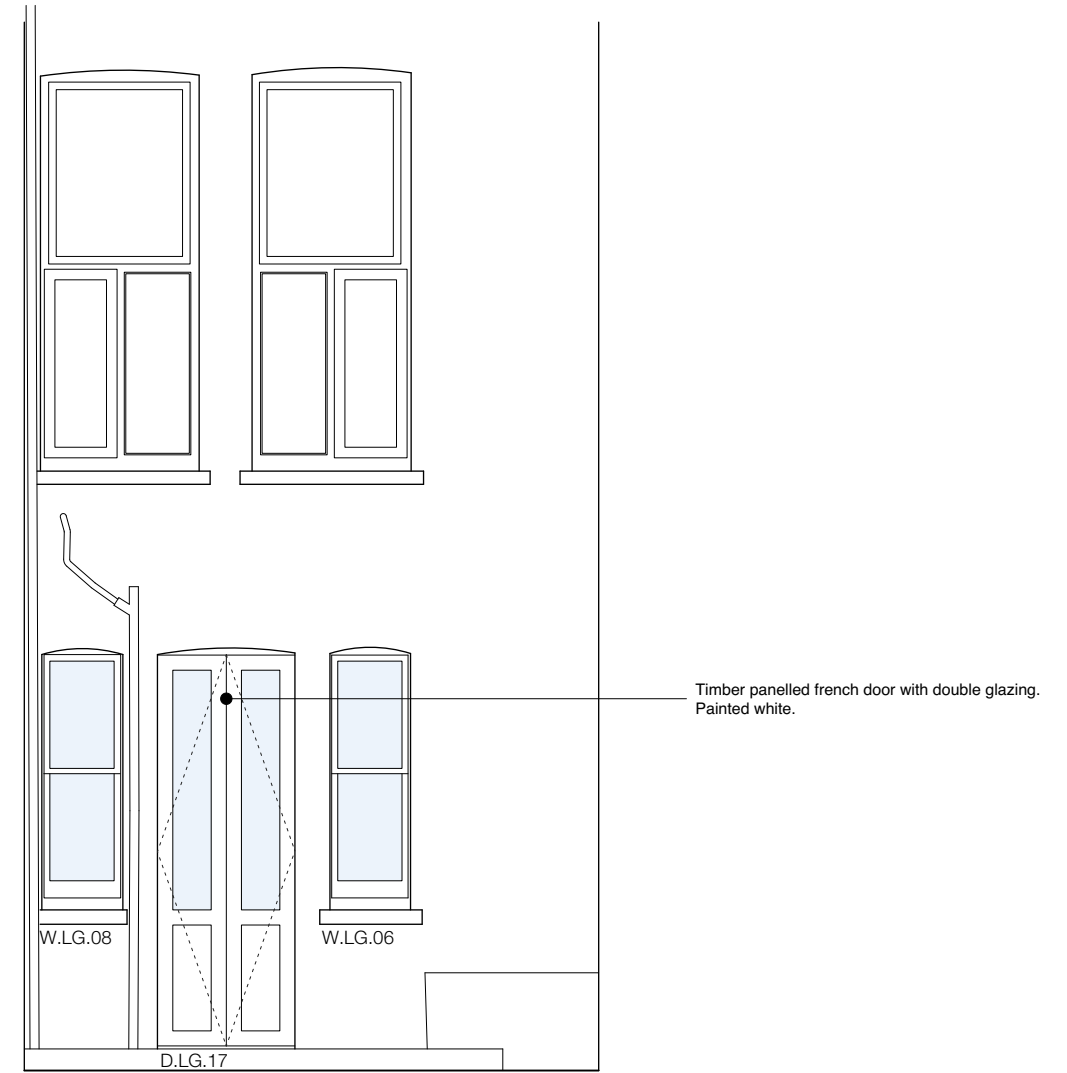

EXISTING

PROPOSED

EXISTING

PROPOSED

Timber panelled french door with double glazing.
Painted white.

EXISTING

PROPOSED