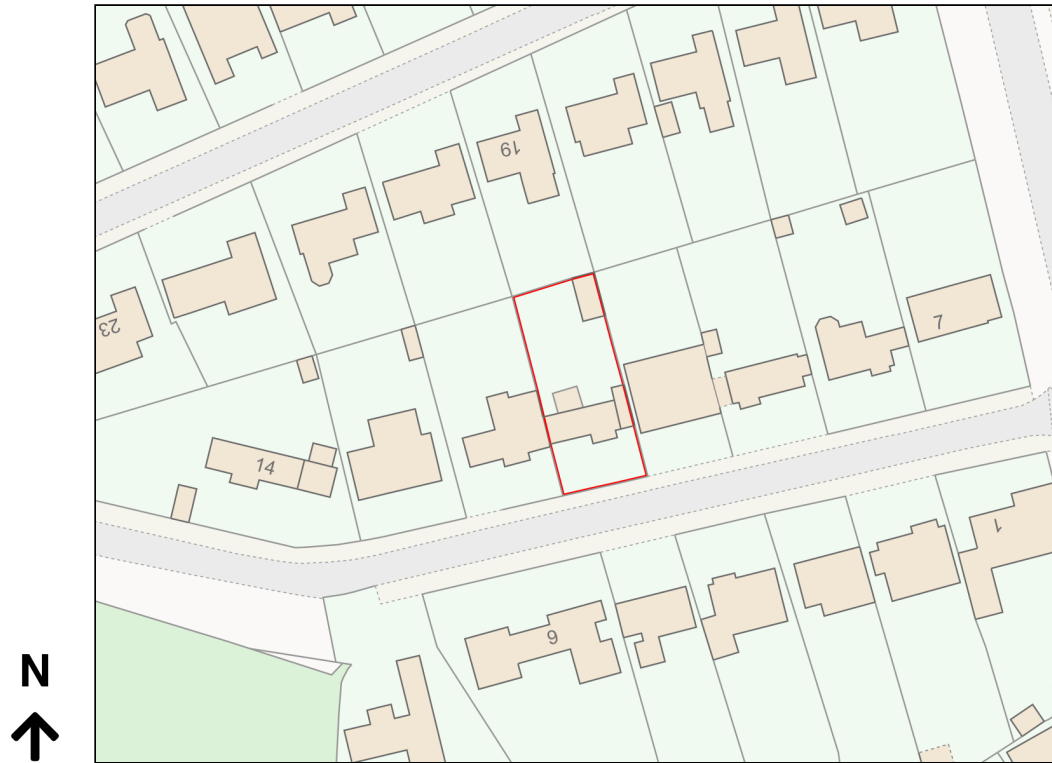

Location Plan

Site Address: 11, Leewood Way, Effingham, KT24 5JN

Date Produced: 29-Apr-2024

Scale: 1:1250 @A4

Planning Portal Reference: PP-13016135v1