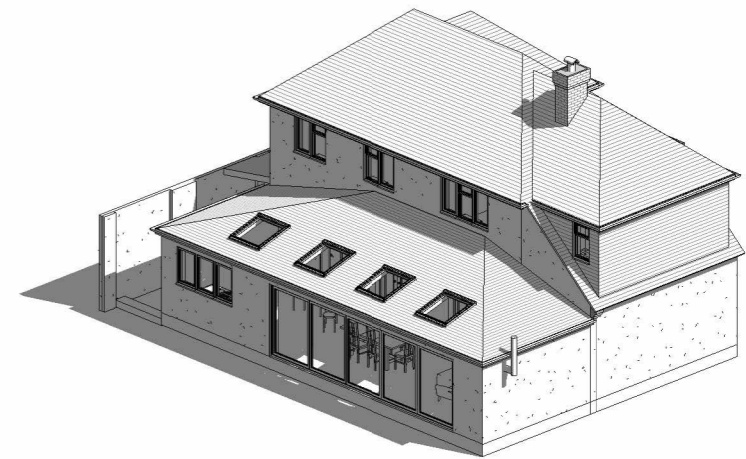

1 Proposed Site Plan
1 : 200

2 3D View 1

3 3D View 2

11 Leewood Way. Effingham

Proposed Site Plan and Location

Scale @ A3
1 : 200

Date
18.10.2021

Drawn by
MV

Drawing number
FLU.2270.04

Rev
C

No.	Description	Date
A	Client comments (1)	16.04.2024
B	Client comments (2)	17.04.2024
C	Client comments (3)	18.04.2024