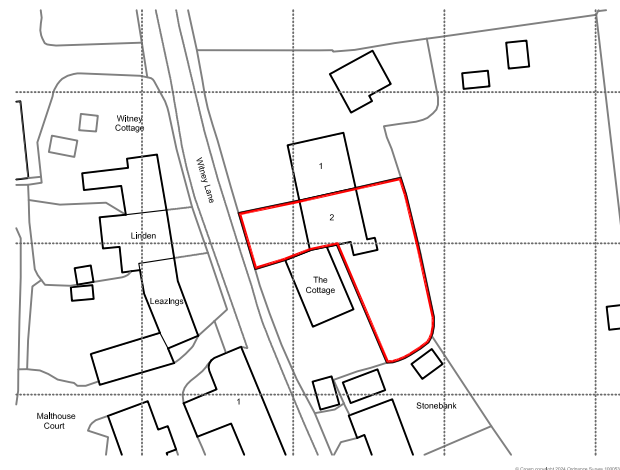

NOTES:

1.1 Do not scale from this drawing

1.2 All dimensions are in mm unless otherwise specified

REV	DESCRIPTION	DATE
-	-	-

63 Eton Close
Witney, Oxfordshire
OX28 3GB
Tel: 01993 700187
Mobile: 07536 008612
Email: sa.archdesign@btinternet.com

PROJECT:
**Mr & Mrs Davison
2 Witney Lane
Leafield
Oxfordshire**

DRAWING:
Location Plan

SCALE:	DRAWN BY:	DATE:
1:1250 @ A3	SA	Mar 24

DRAWING No:	REV:
288/24.05	-