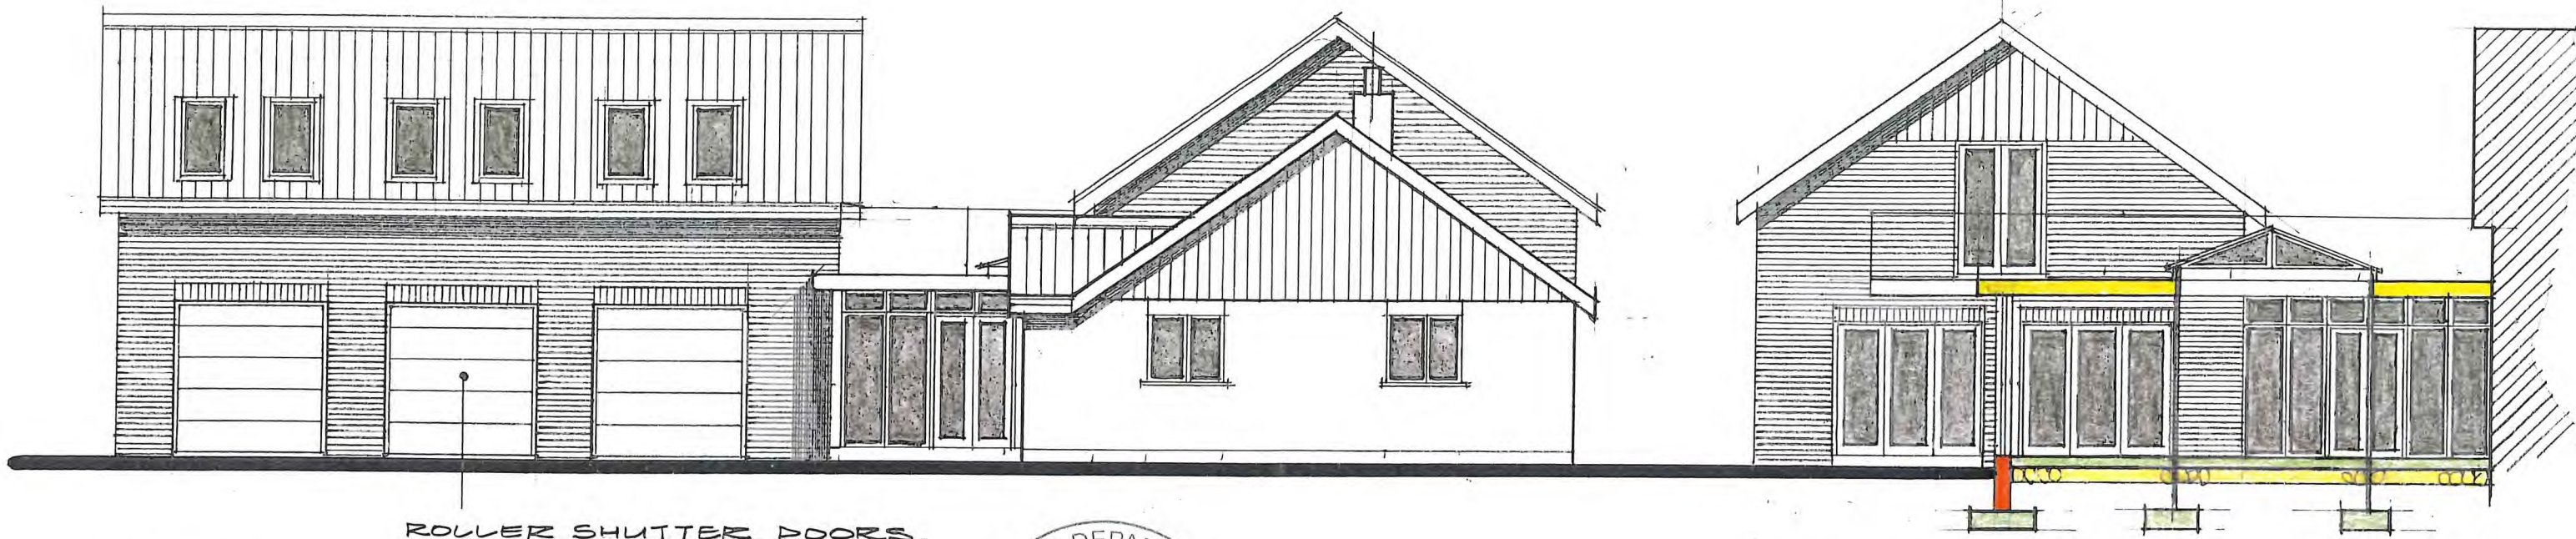

Scale: 1 to 100 @ A3.

ROLLER SHUTTER DOORS

EAST

SECTION Y-Y

"THE GLEN" YOUNGERS LANE

BURGH LE MARSH PE24 5JQ

2M HIGH CLOSE
BOARDED SCREEN
FENCE

WEST