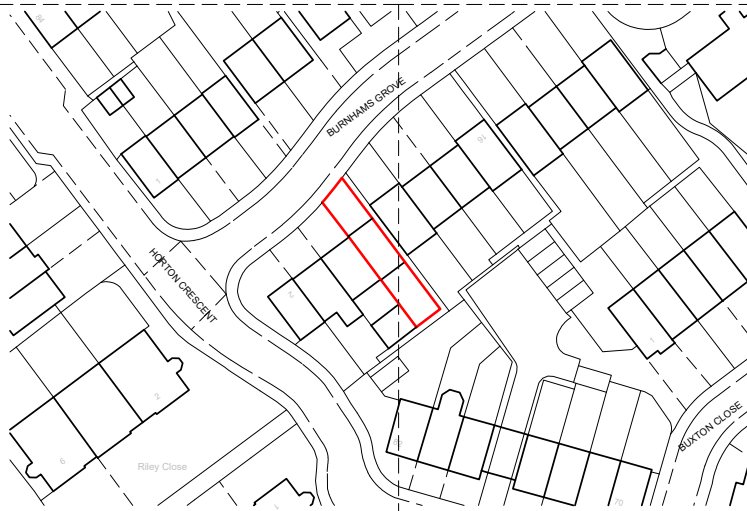

161900

Mapping contents © Crown copyright and database rights 2024 Ordnance Survey 100035207

161800

519500

519600

519700

## LOCATION PLAN

8 BURNHAM GROVE  
EPSOM  
SURREY  
KT19 8GA

SCALE 1:1250 @ A4  
DRG No: LOCPLAN/01  
APRIL 2024