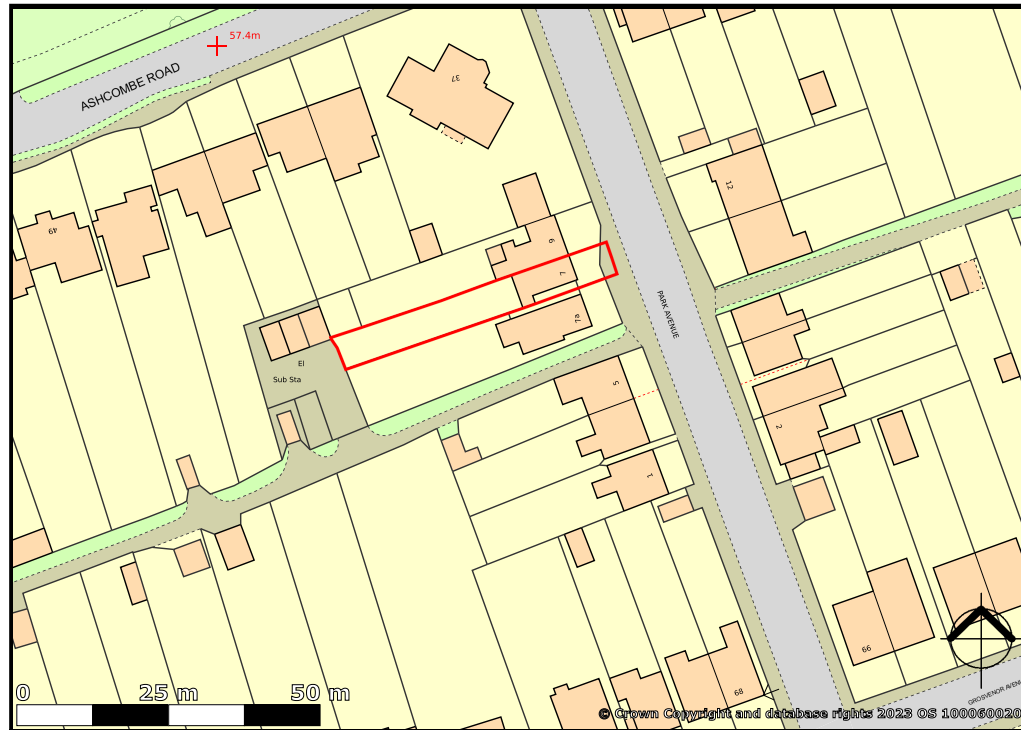

7 Park Avenue, Carshalton, SM5 3ES

created on **edozo**

Plotted Scale - 1:1,250