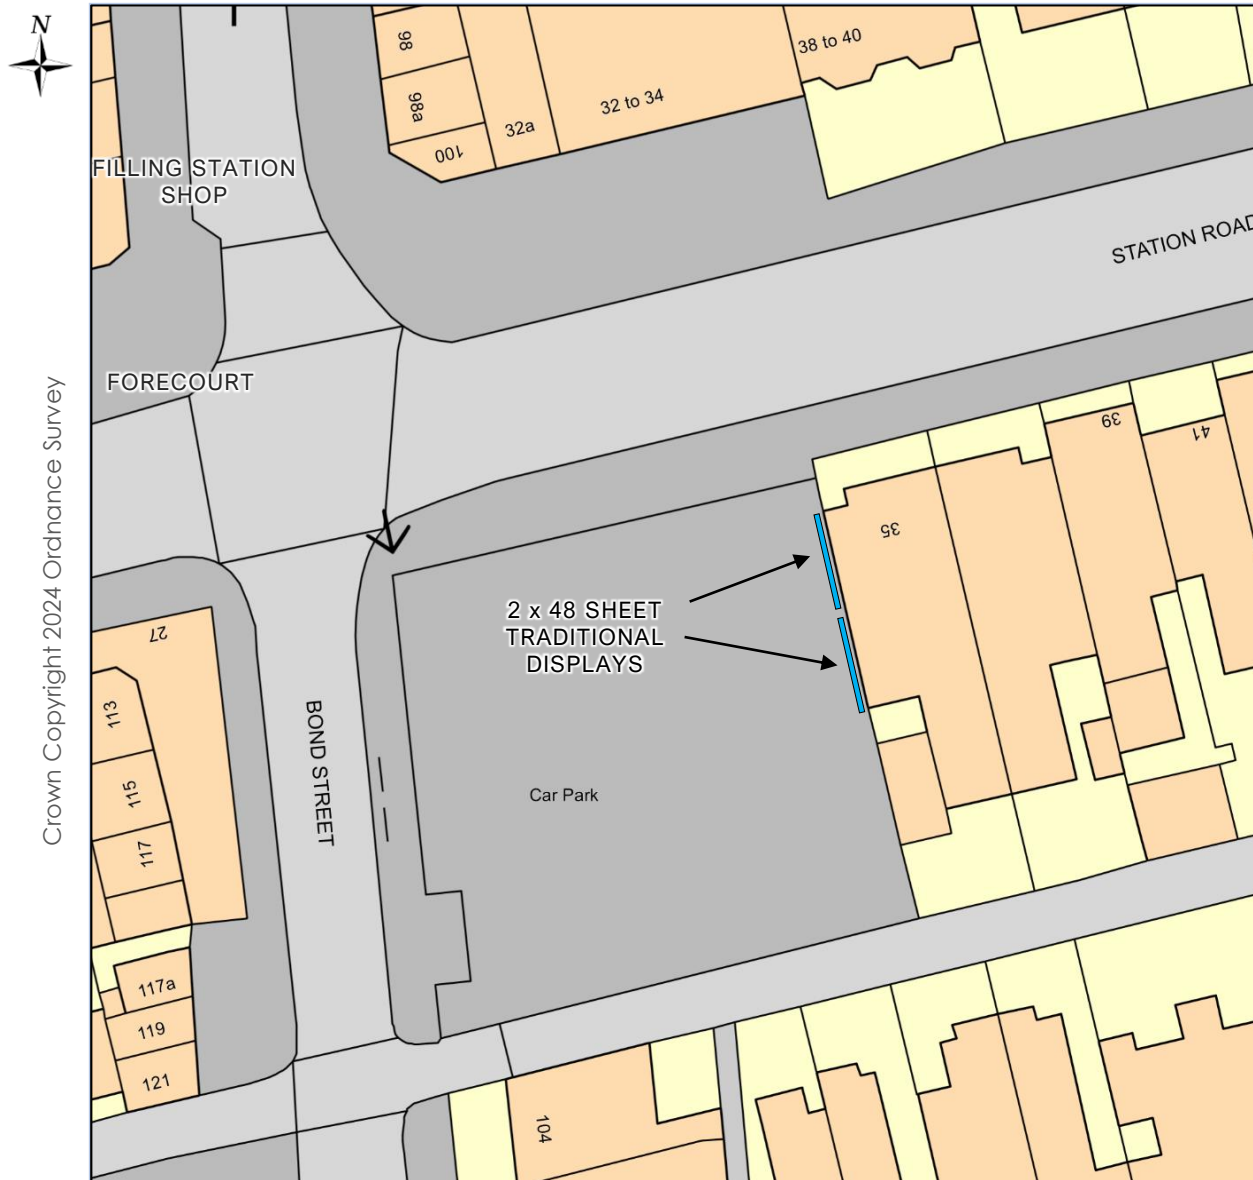

**SITE LOCATION**

Station Rd  
Bond St Car Park  
Blackpool  
FY4 1EY

**DRAWING NAME**

BSRBSR1 Site Plan  
**EXISTING**

**DRAWING SCALE**

1:500 @ A4

**DATE**

30<sup>th</sup> April 2024

**ALIGHT MEDIA REFERENCE**

10000

Crown Copyright 2024 Ordnance Survey

**EXISTING LAYOUT**

**SITE LOCATION**

Station Rd  
Bond St Car Park  
Blackpool  
FY4 1EY

**DRAWING NAME**

BSRBSR1 Site Plan  
**REVISED PROPOSAL**