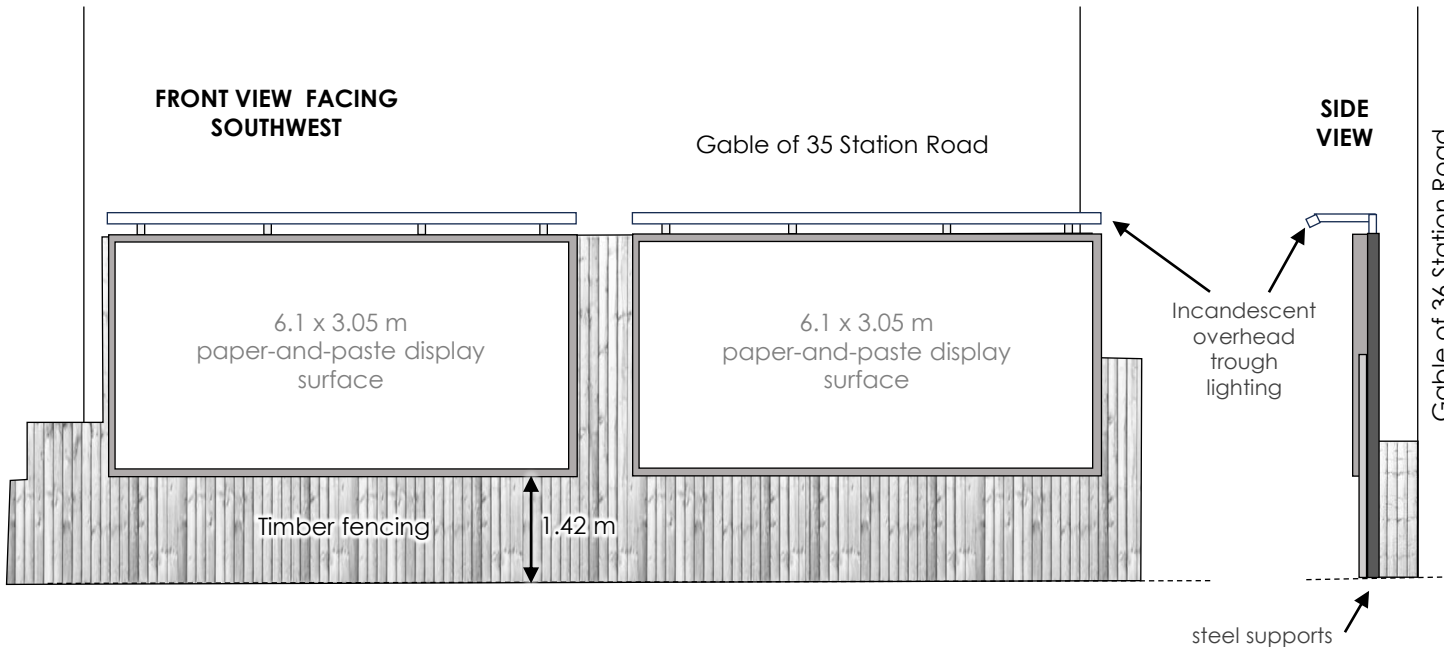

EXISTING

SITE LOCATION

Station Rd
Bond St Car Park
Blackpool
FY4 1EY

DRAWING NAME

BSRBSR1 Specification
Drawings – Existing

DRAWING SCALE

1:100 @ A4

DATE

30th April 2024