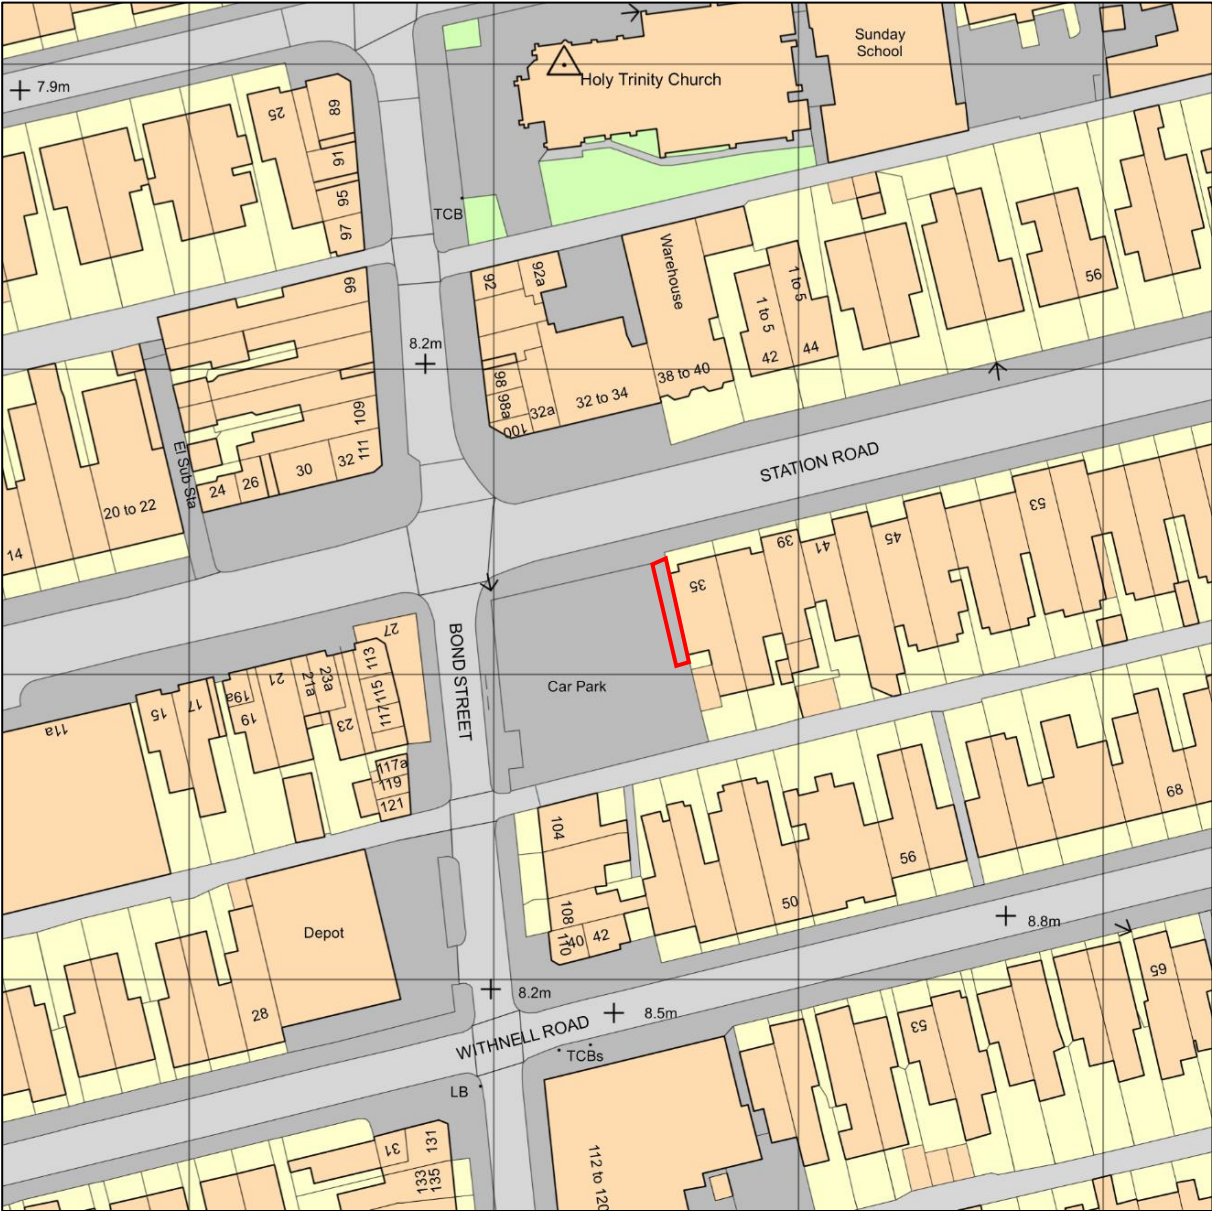

## **DRAWING SCALE**

1:100 @ A4

## **DATE**

30<sup>th</sup> April 2024

**CROSS SECTION OF PROPOSED DISPLAY UNIT**

**SITE LOCATION**

Station Rd  
Bond St Car Park  
Blackpool  
FY4 1EY

**DRAWING NAME**

BSRBSR1 Cross Section

**DRAWING SCALE**

1:20 @ A4

**DATE**

30<sup>th</sup> April 2024

**SCALE IN METRES**

Crown Copyright 2024 Ordnance Survey

**SITE LOCATION**

Station Rd  
Bond St Car Park  
Blackpool  
FY4 1EY

**DRAWING NAME**

BSRBSR1 Location Plan

**DRAWING SCALE**

1:1250 @ A4

**DATE**

30<sup>th</sup> April 2024

**ALIGHT MEDIA REFERENCE**

10000