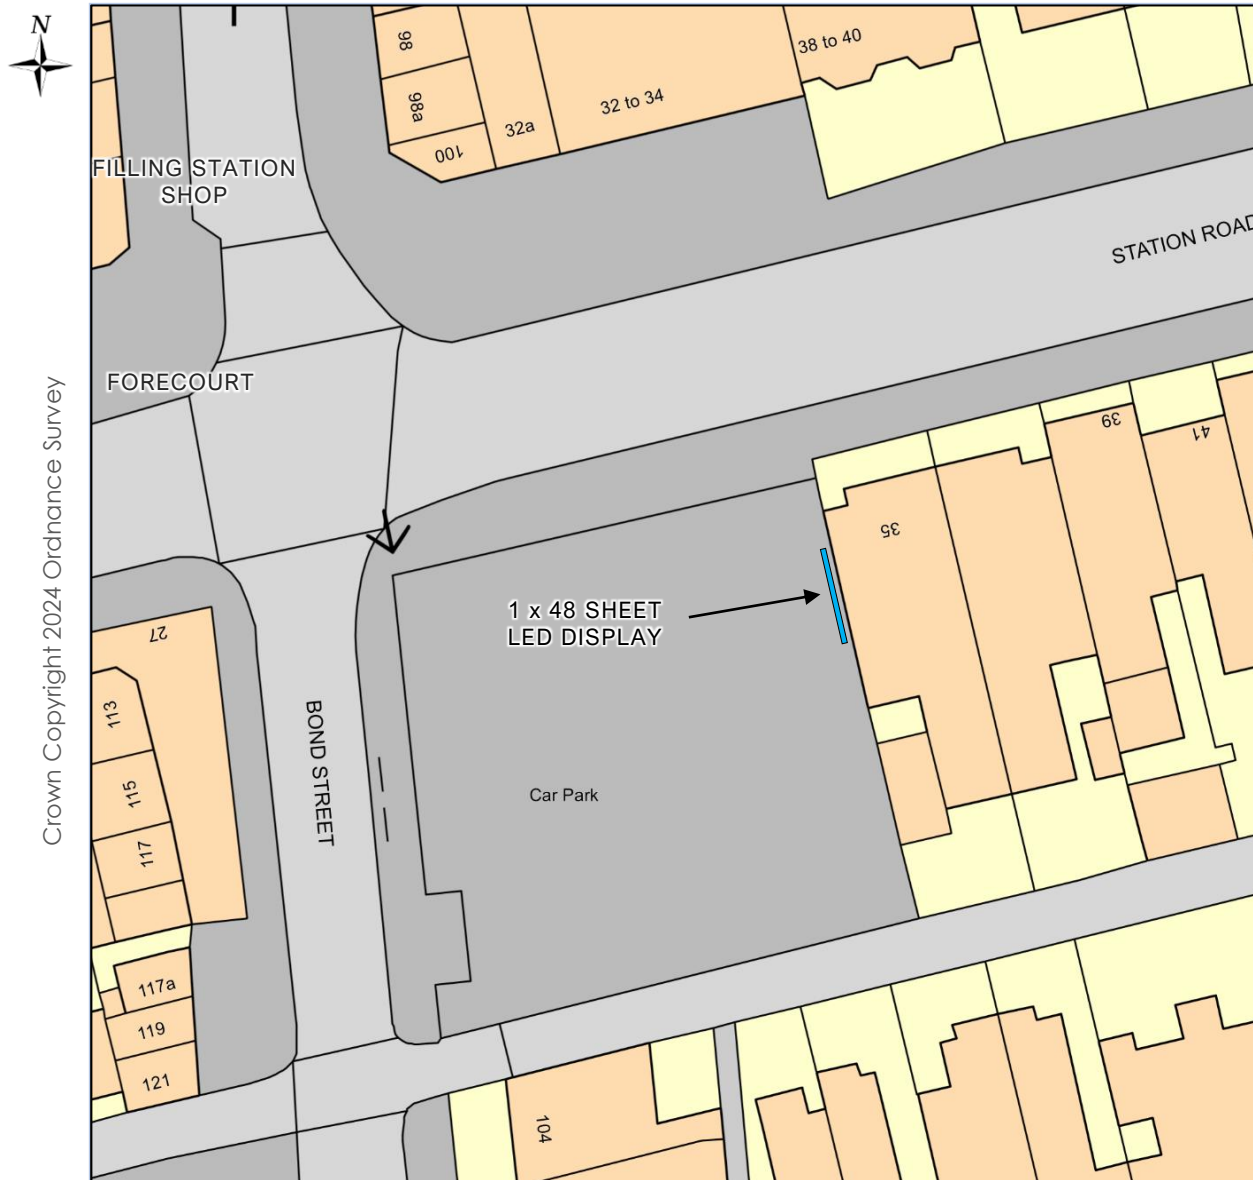

ALIGHT MEDIA REFERENCE

10000

Crown Copyright 2024 Ordnance Survey

REVISED PROPOSAL