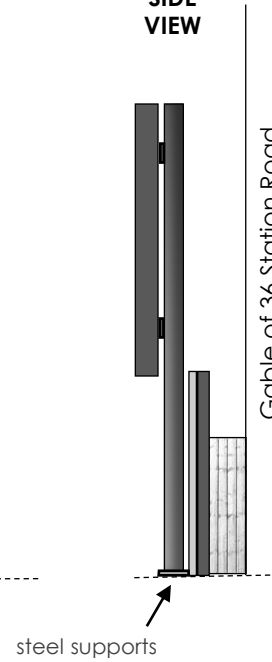

## DRAWING NAME

BSRBSR1 Specification  
Drawings – Existing

## DRAWING SCALE

1:100 @ A4

# REVISED PROPOSAL

FRONT VIEW FACING  
SOUTHWEST

SIDE VIEW

PLAN