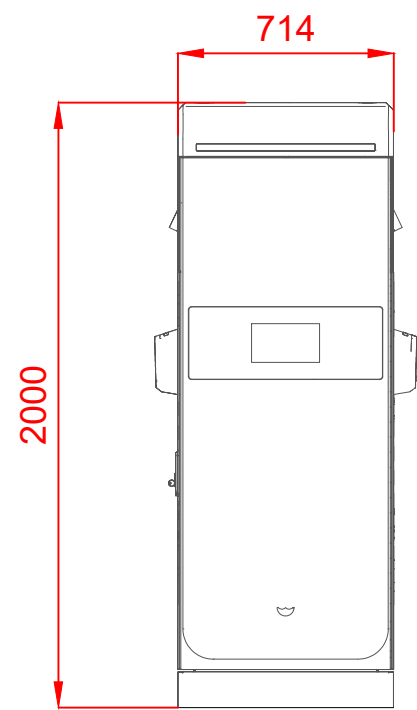

TITLE:

Wallbox Elevation Views

Osprey Charging Network Ltd  
3rd Floor, Martin House  
5 Martin Lane, London, EC4R 0DP

1:50  
SCALE AT A3.

TL  
DRAWN.

V1  
REVISION.

22/06/23  
DATE.

Front View

Side View

Rear View

Top View

Top View (1:25)