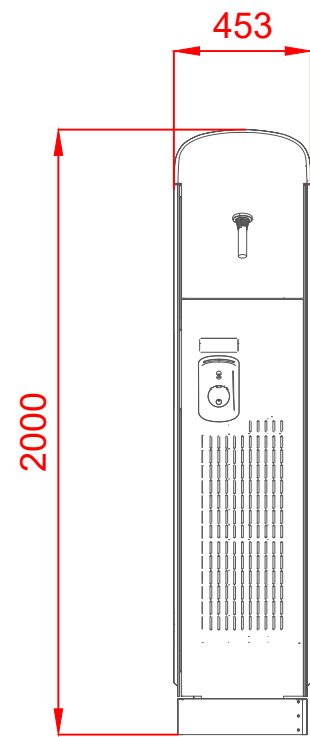

TITLE:

Wallbox Elevation Views

Osprey Charging Network Ltd  
3rd Floor, Martin House  
5 Martin Lane, London, EC4R 0DP

1:50  
SCALE AT A3.

TL  
DRAWN.

V1  
REVISION.

22/06/23  
DATE.

Front View

Side View

Rear View

Top View

Top View (1:25)