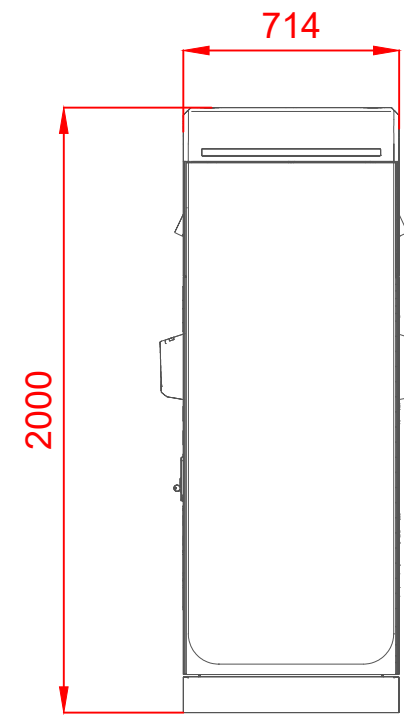

TITLE:

Wallbox Elevation Views

Osprey Charging Network Ltd  
3rd Floor, Martin House  
5 Martin Lane, London, EC4R 0DP

1:50  
SCALE AT A3.

TL  
DRAWN.

V1  
REVISION.

22/06/23  
DATE.

Front View

Side View

Rear View

Top View

Top View (1:25)