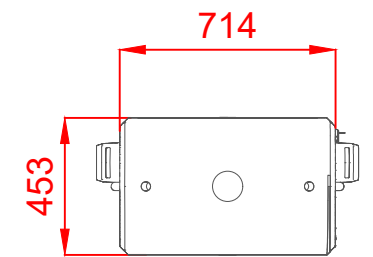

TITLE:

Wallbox Elevation Views

Osprey Charging Network Ltd  
3rd Floor, Martin House  
5 Martin Lane, London, EC4R 0DP

1:50  
SCALE AT A3.

TL  
DRAWN.

V1  
REVISION.

22/06/23  
DATE.

Front View

Side View

Rear View

Top View

Top View (1:25)