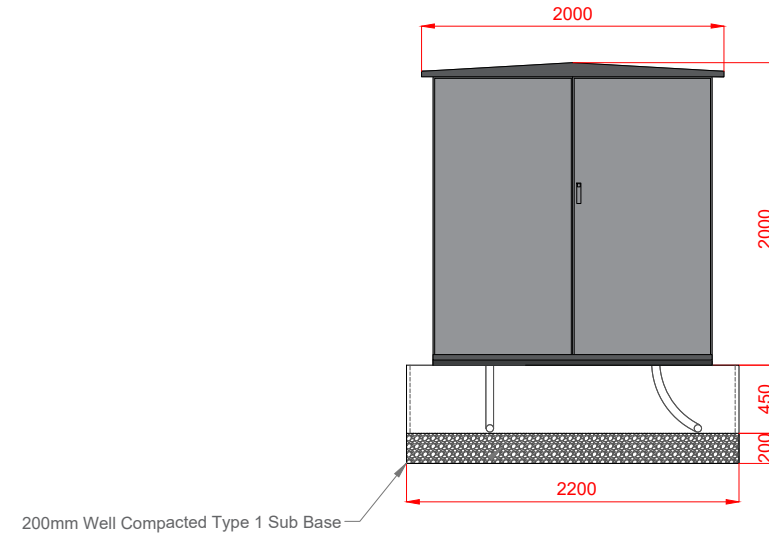

TITLE:

Feeder Pillar Elevation Detail Views

Osprey Charging Network Ltd
3rd Floor, Martin House
5 Martin Lane, London, EC4R 0DP

1:50 SCALE AT A3.	TL DRAWN.	V1 REVISION.	26/04/23 DATE.
----------------------	--------------	-----------------	-------------------

Read view

Side view

Front view

Top view