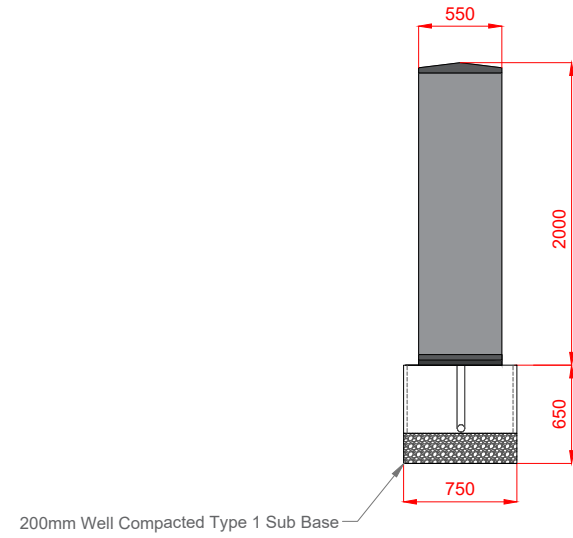

TITLE:

Feeder Pillar Elevation Detail Views

Osprey Charging Network Ltd
3rd Floor, Martin House
5 Martin Lane, London, EC4R 0DP

1:50 SCALE AT A3.	TL DRAWN.	V1 REVISION.	26/04/23 DATE.
----------------------	--------------	-----------------	-------------------

Read view

Side view

Front view

Top view