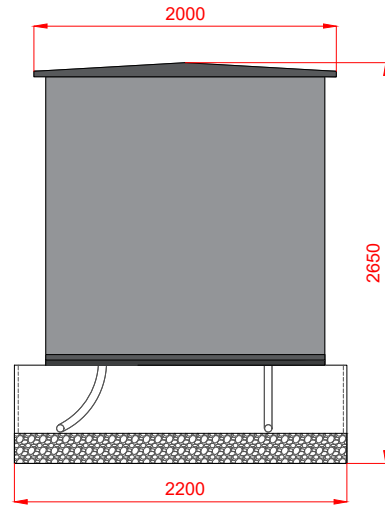

TITLE:

Feeder Pillar Elevation Detail Views

Osprey Charging Network Ltd
3rd Floor, Martin House
5 Martin Lane, London, EC4R 0DP

1:50 SCALE AT A3.	TL DRAWN.	V1 REVISION.	26/04/23 DATE.
----------------------	--------------	-----------------	-------------------

Read view

Side view

Front view

Top view