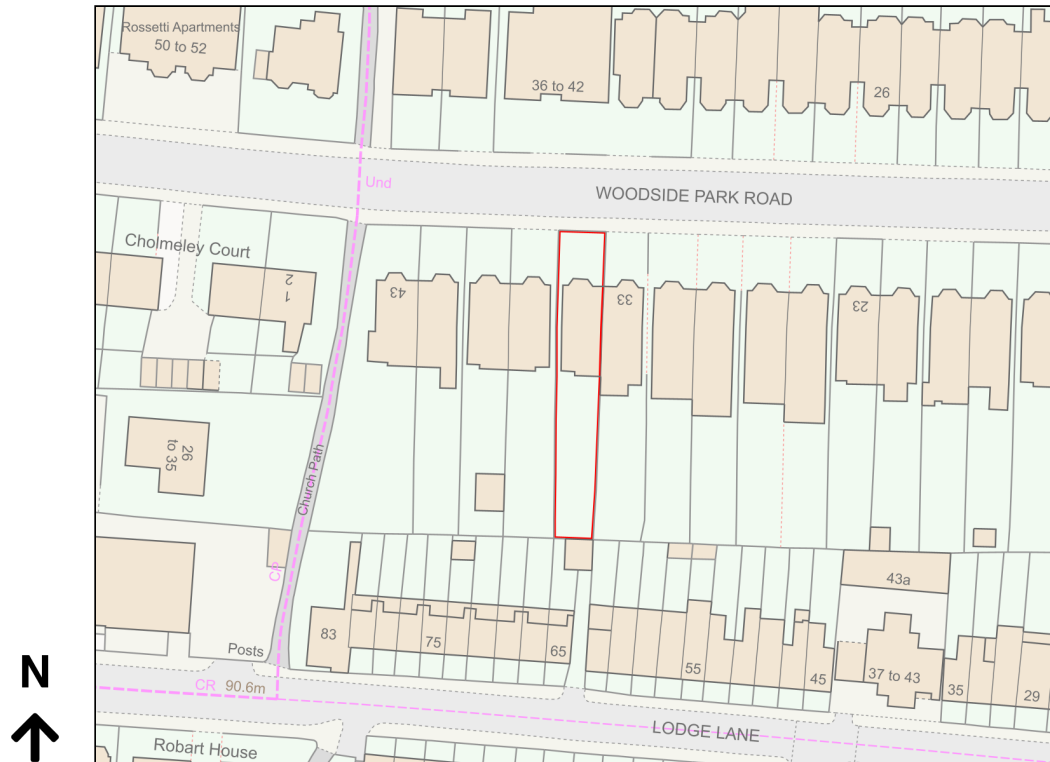

Location Plan

Site Address: 35, Woodside Park Road, North Finchley, London, N12 8RT

Date Produced: 22-Apr-2024

Scale: 1:1250 @A4

Planning Portal Reference: PP-12994341v1