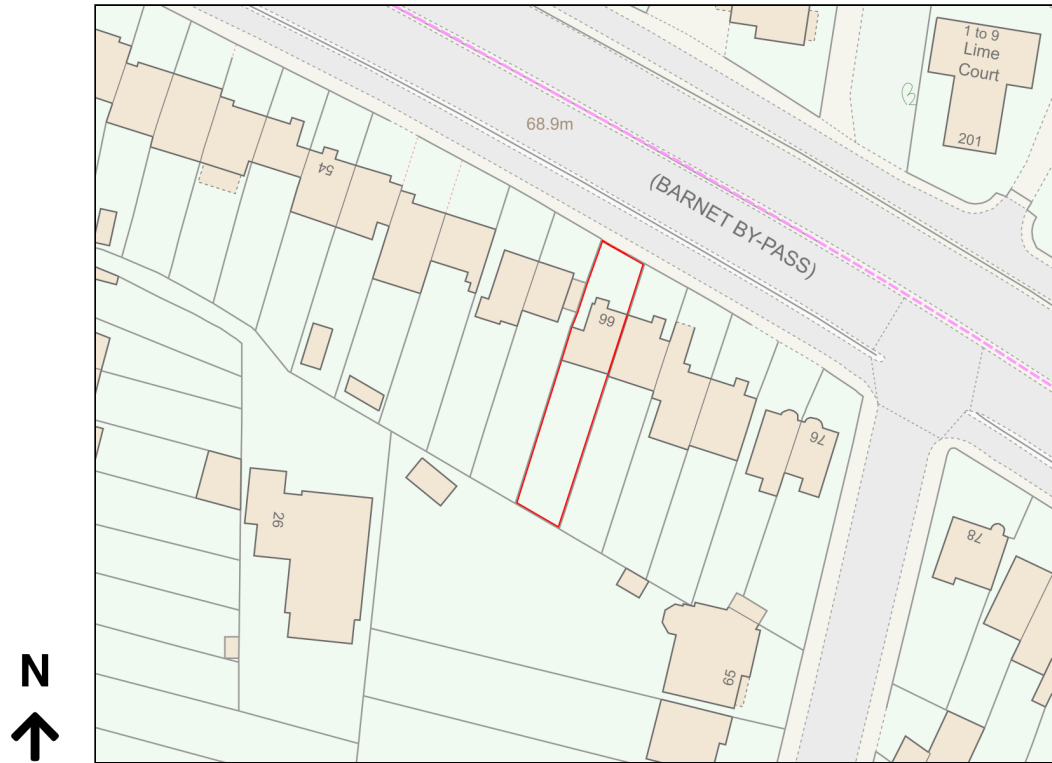

Location Plan

Site Address: 66, Great North Way, Hendon, London, NW4 1HS

Date Produced: 30-Apr-2024

Scale: 1:1250 @A4

Planning Portal Reference: PP-13025543v1