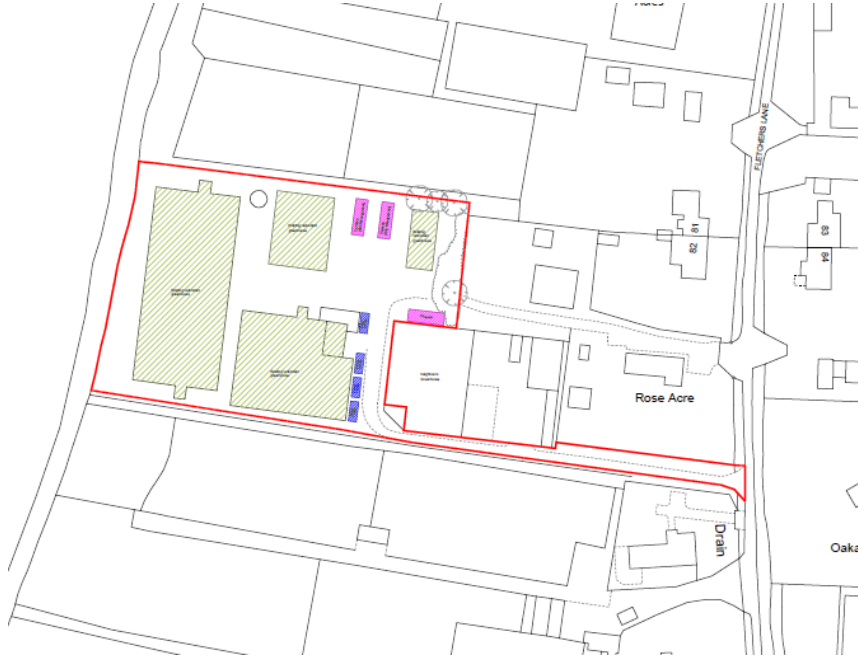

Historic aerial photos

82A Fletchers Lane, Sidlesham, West Sussex, PO20 7QG

Caravans circled red on each aerial photo.

June 2022

Sept 2019

April 2015

June 2013

October 2011