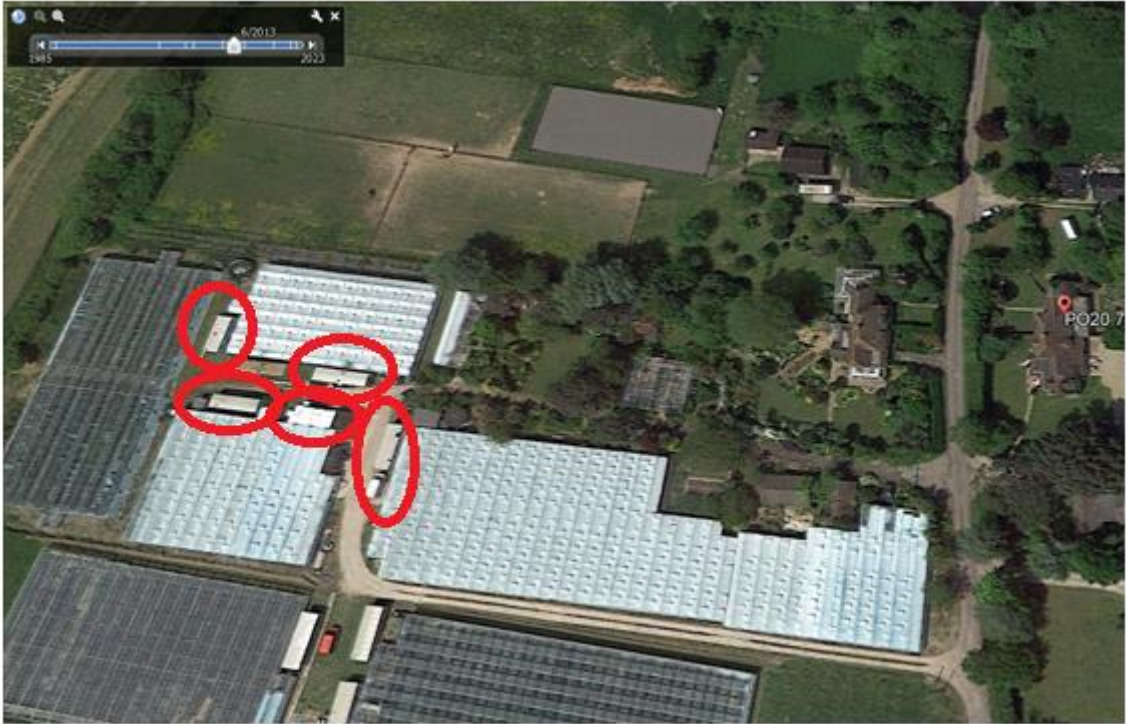

Historic aerial photos

82A Fletchers Lane, Sidlesham, West Sussex, PO20 7QG

Caravans circled red on each aerial photo.

June 2022

Sept 2019

April 2015

June 2013

October 2011