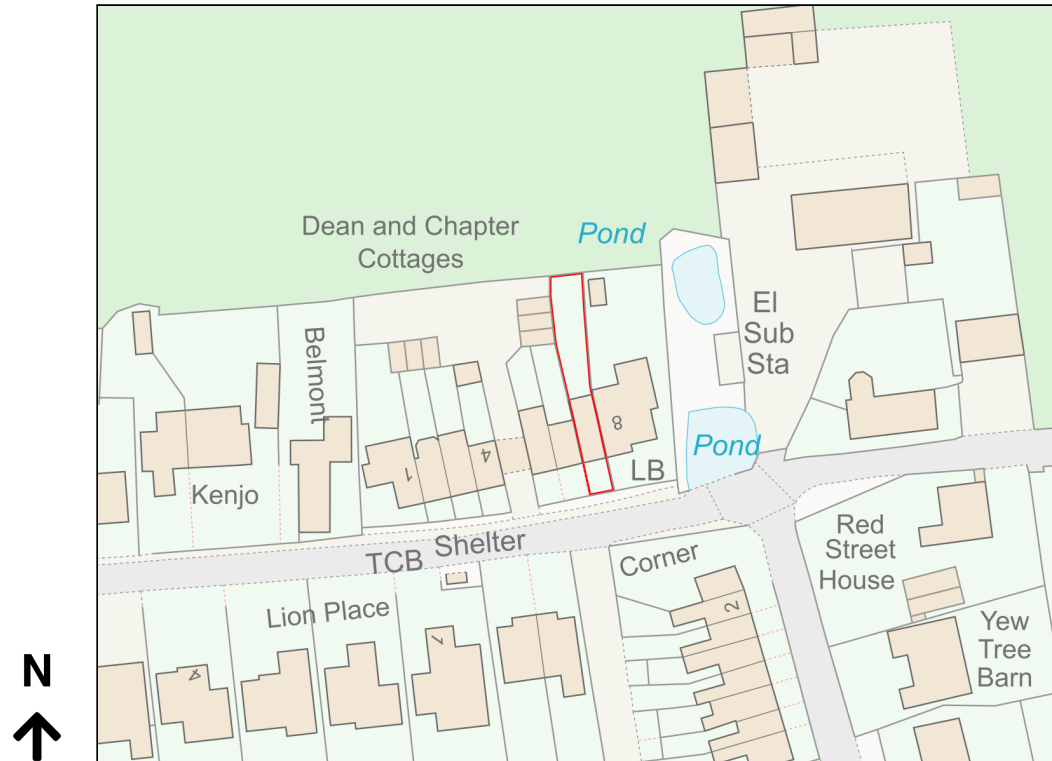

Location Plan

Site Address: 7, Dean And Chapter Cottages, Red Street, Southfleet, DA13 9QG

Date Produced: 25-Apr-2024

Scale: 1:1250 @A4

Planning Portal Reference: PP-13007942v1