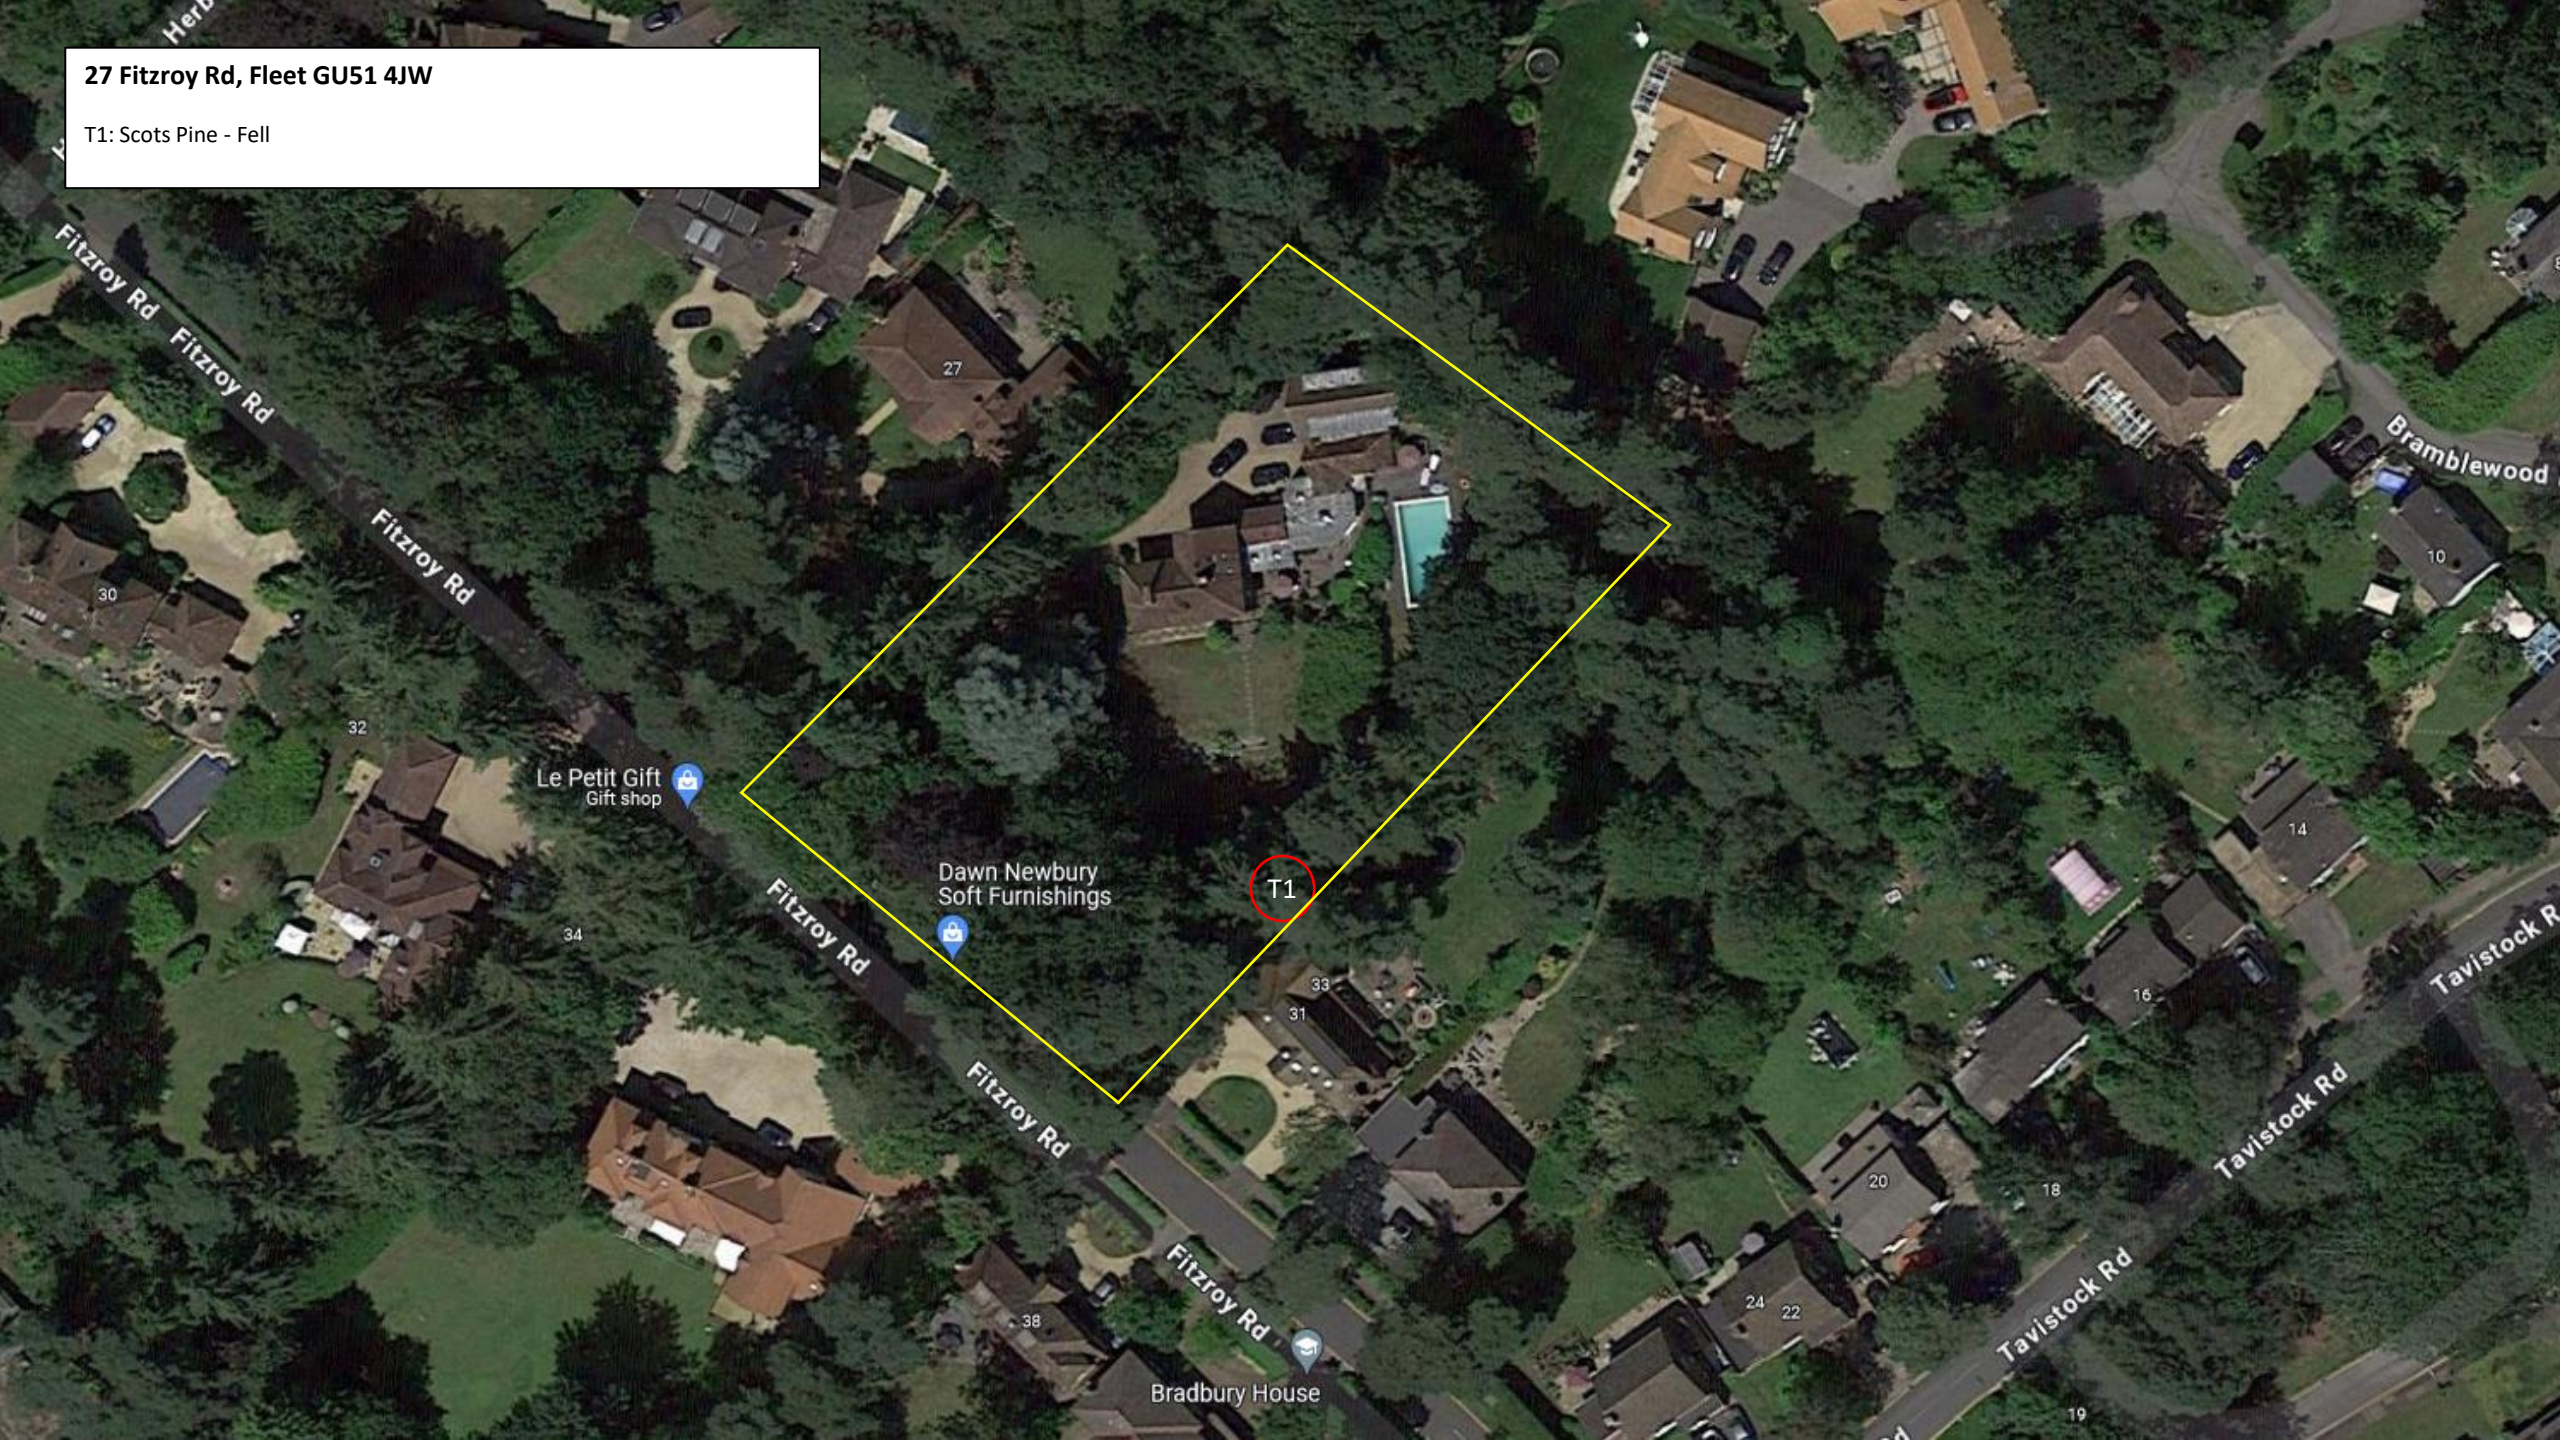

27 Fitzroy Rd, Fleet GU51 4JW

T1: Scots Pine - Fell

Le Petit Gift
Gift shop

Dawn Newbury
Soft Furnishings

T1

Bradbury House