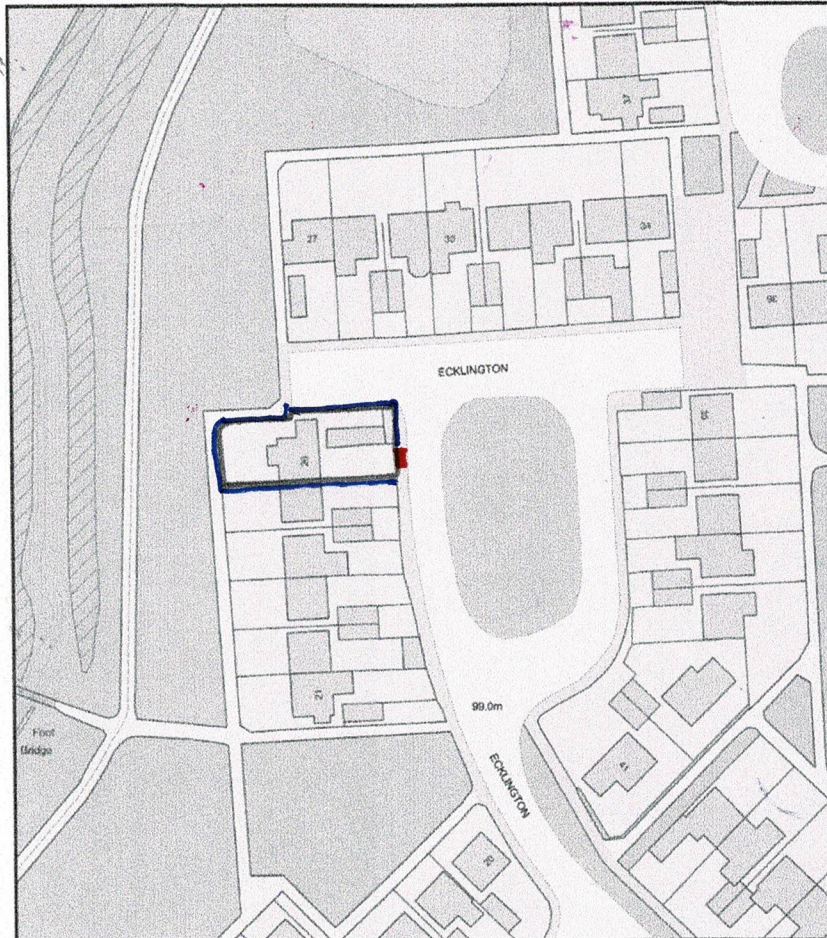

26 Ecklington, Swindon

Plan Produced for: Home Plan Design Services
Date Produced: 06 Jan 2020
Plan Reference Number: TQRQM20006123932680
Scale: 1:1250 @ A4