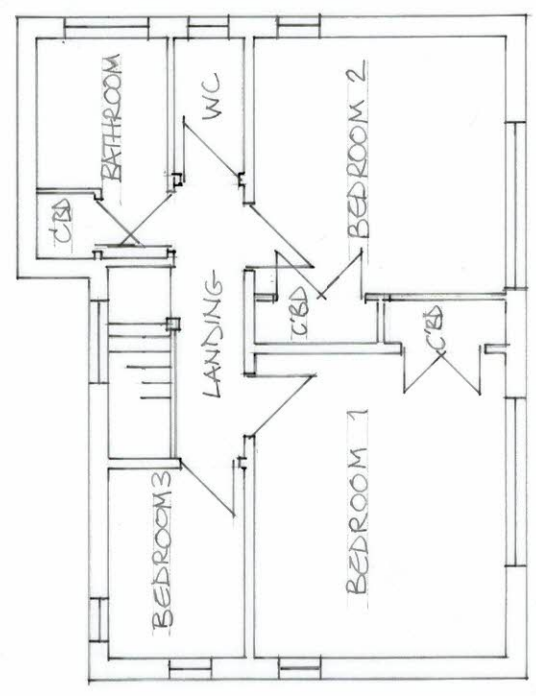

EXISTING FIRST FLOOR PLAN

Mr and Mrs R CALDWELL 24 PARK STREET KINGS CLIFFE PETERBOROUGH PE8 6XN		EXTENSION AND INTERNAL ALTERATIONS 24 PARK STREET KINGS CLIFFE PETERBOROUGH PE8 6XN		Existing Brown Architectural Design Services 43a West Street Kings Cliffe Peterborough PE8 6XB Tel 07884188916	
DATE MARCH 24	Scale 1:100	EXISTING FIRST FLOOR PLAN		Design 1:100	DRG 140324/3
	Existing Brown				