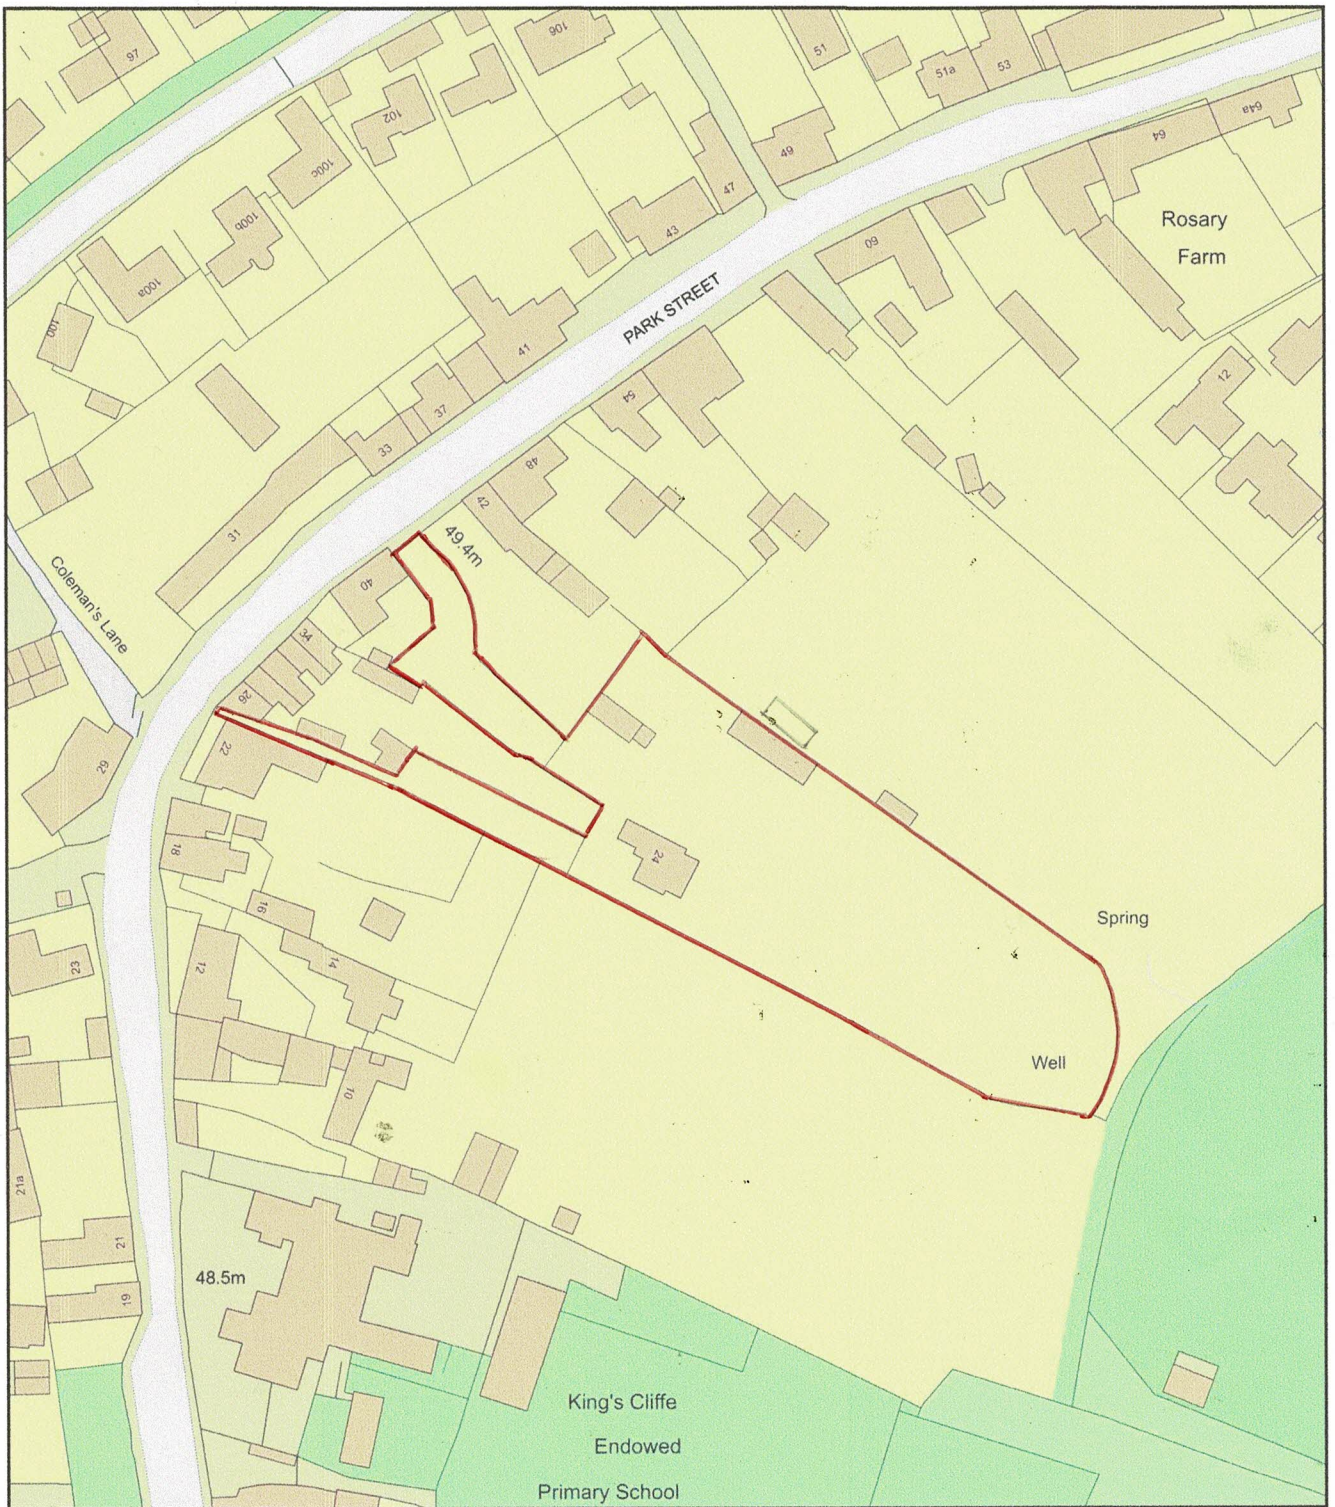

# 24 Park Street, Kings Cliffe

Plan Produced for: Emily Brown  
Date Produced: 12 Oct 2023  
Plan Reference Number: TQRQM23285121443876  
Scale: 1:1250 @ A4