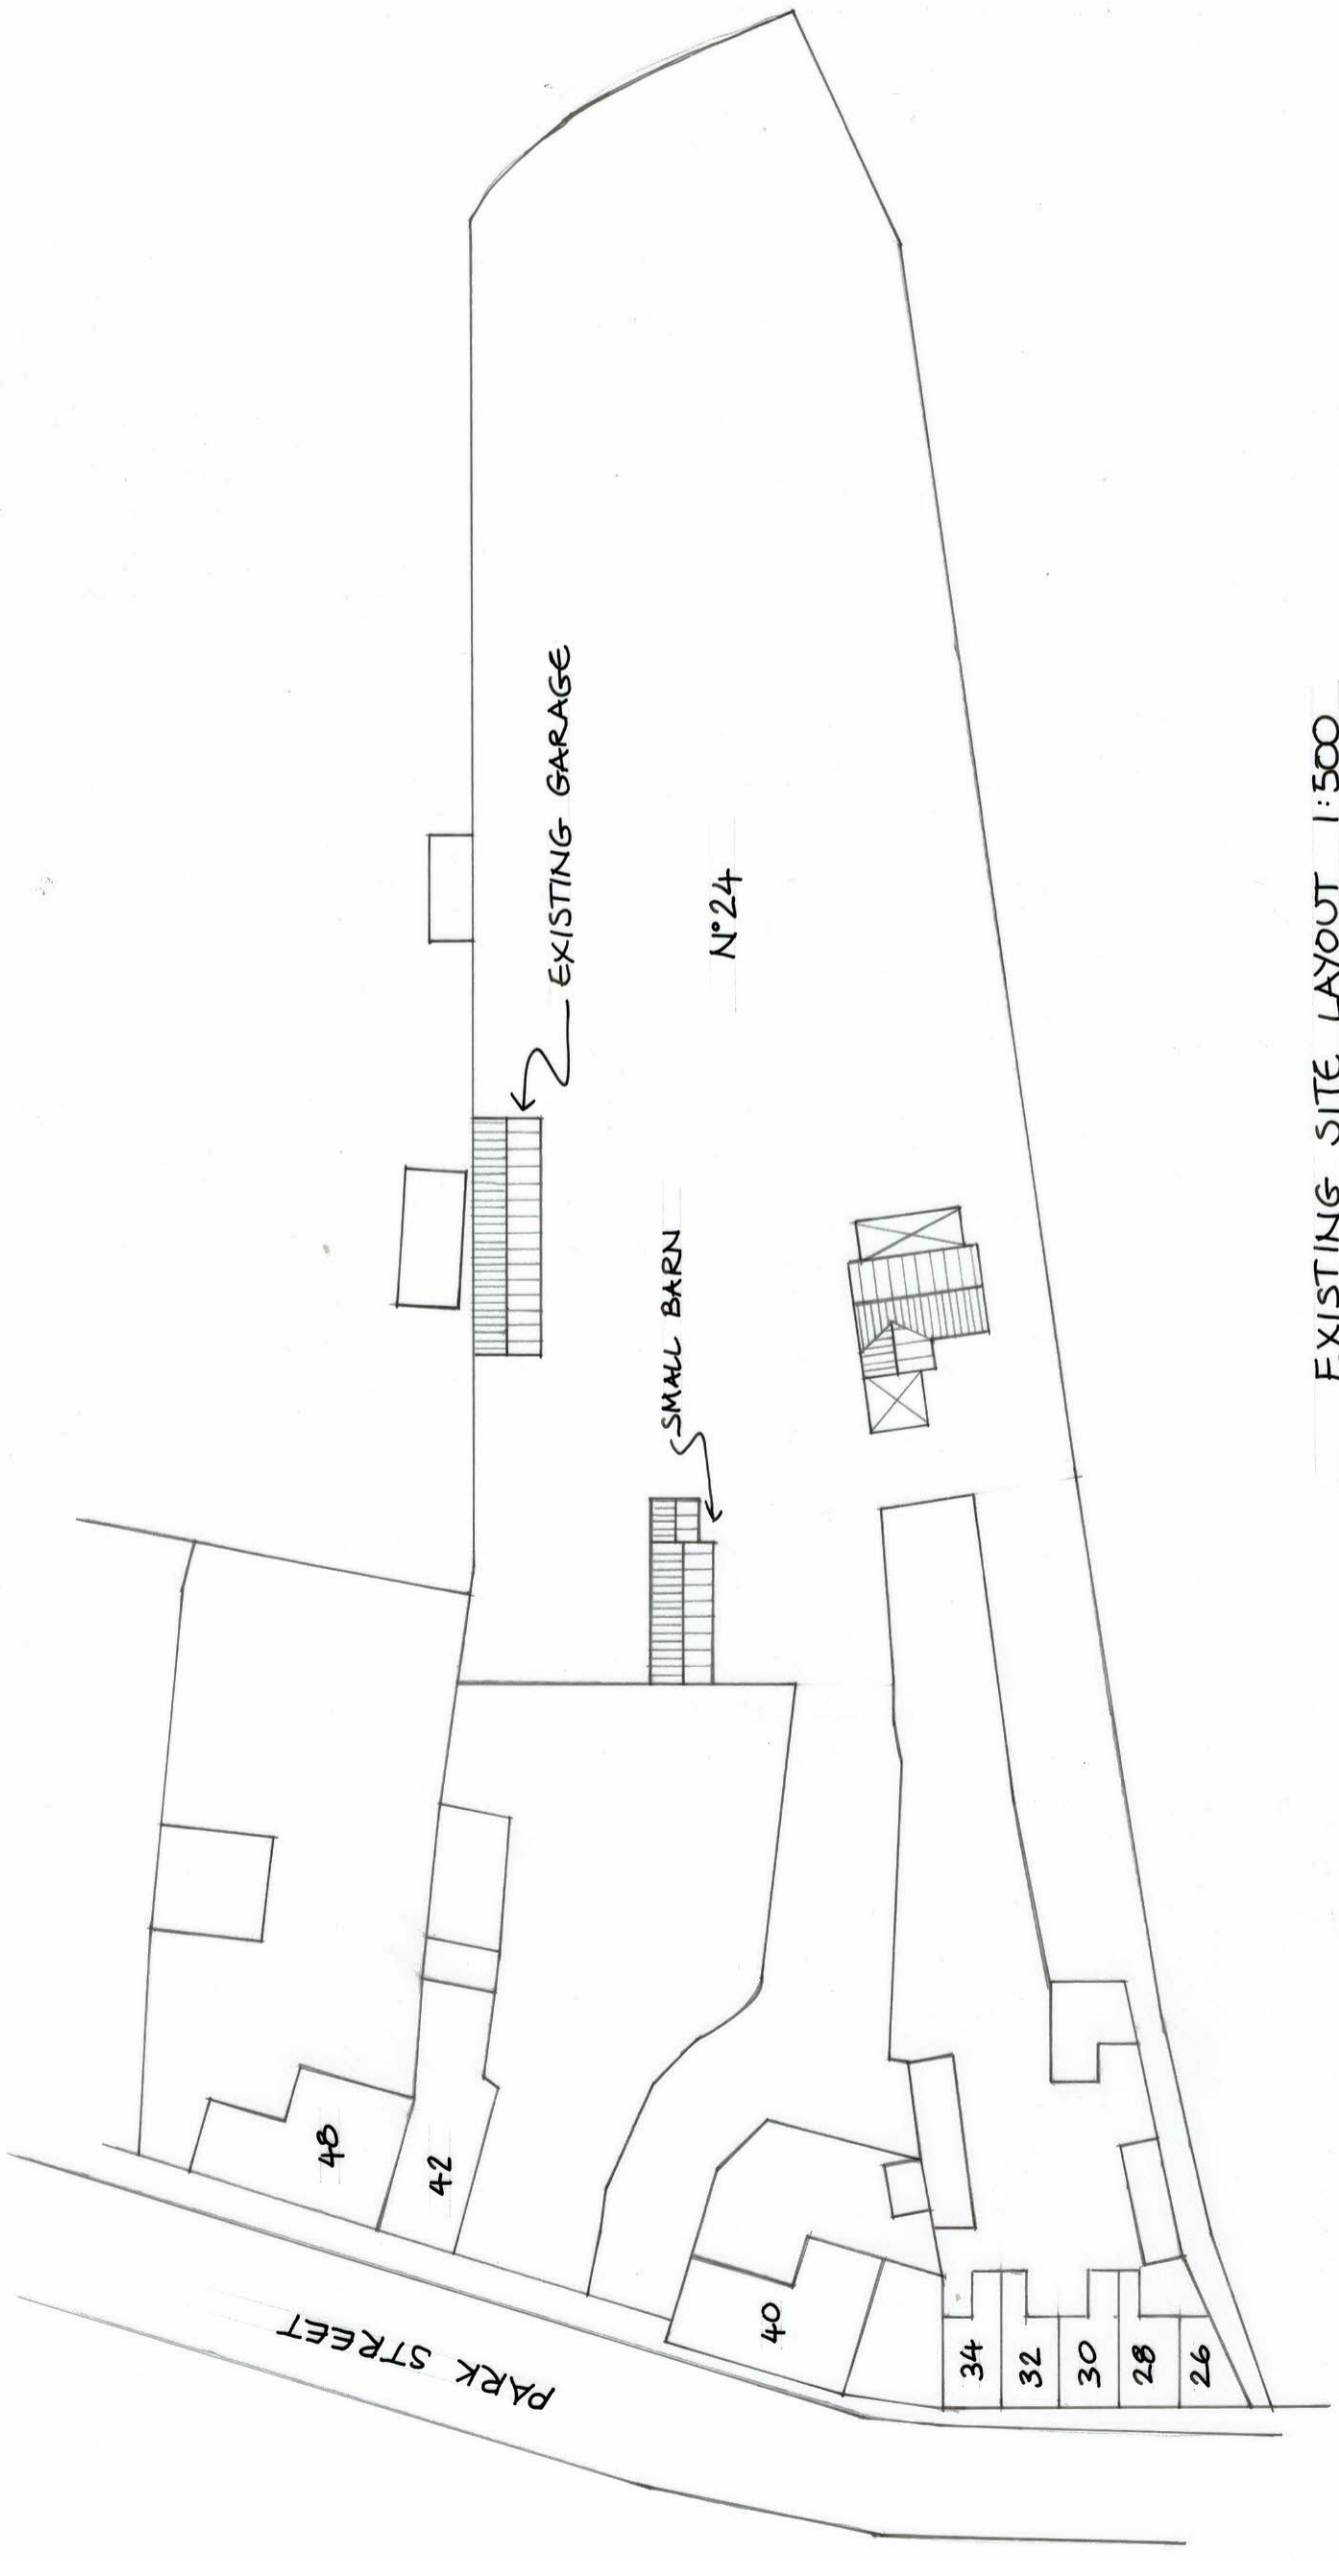

DATE MARCH 24		Scale 1:500	Design Emilly Brown	DRG 140324/6
EXISTING SITE LAYOUT				
EXTENSION AND INTERNAL ALTERATIONS				
24 PARK STREET KINGS CLIFFE PETERBOROUGH PE8 6XN				
Mr and Mrs R CALDWELL 24 PARK STREET KINGS CLIFFE PETERBOROUGH PE8 6XN				
Emilly Brown Architectural Design Services 43a West Street Kings Cliffe Peterborough PE8 6XB Tel 07884188916				

EXISTING SITE LAYOUT 1:500