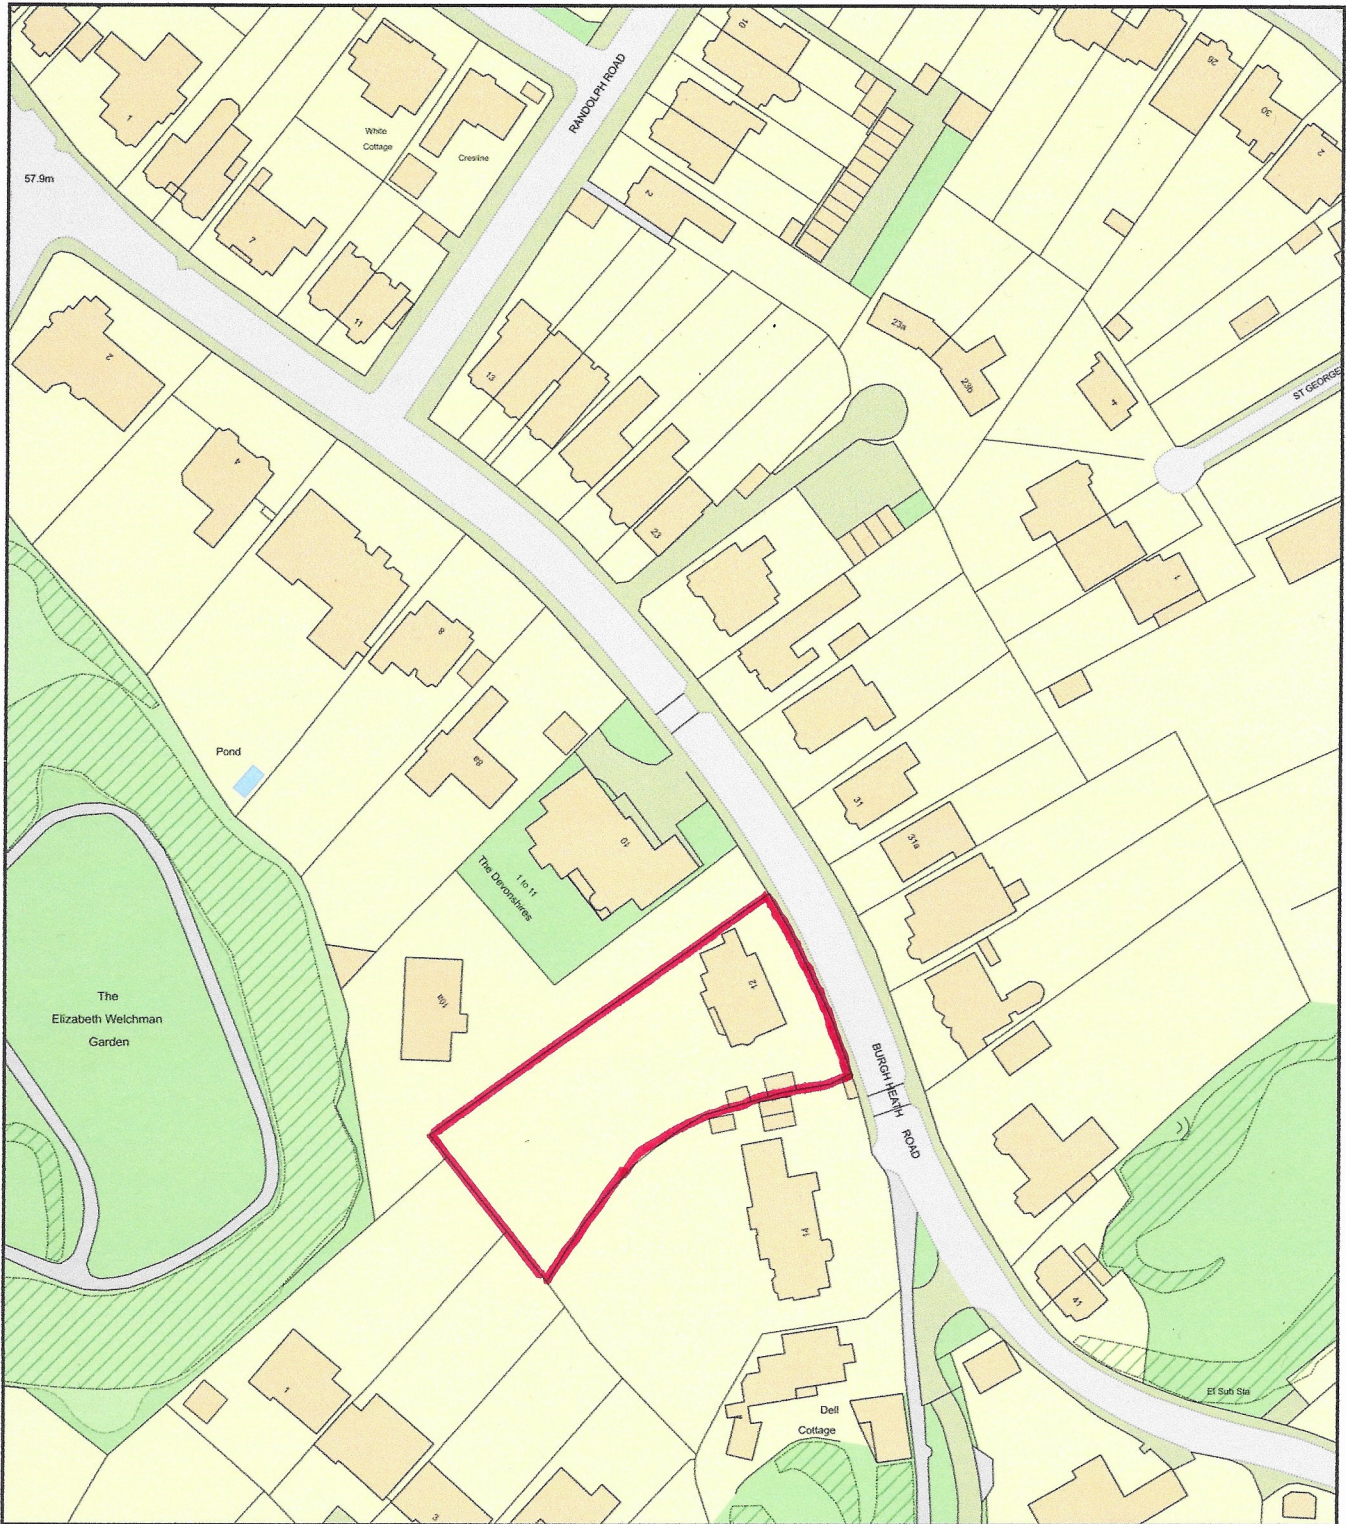

Location Plan - 12 Burgh Heath Road

Plan Produced for: Mr and Mrs Roberts

Date Produced: 12 Apr 2024

Plan Reference Number: TQRQM24103083554077

Scale: 1:1250 @ A4