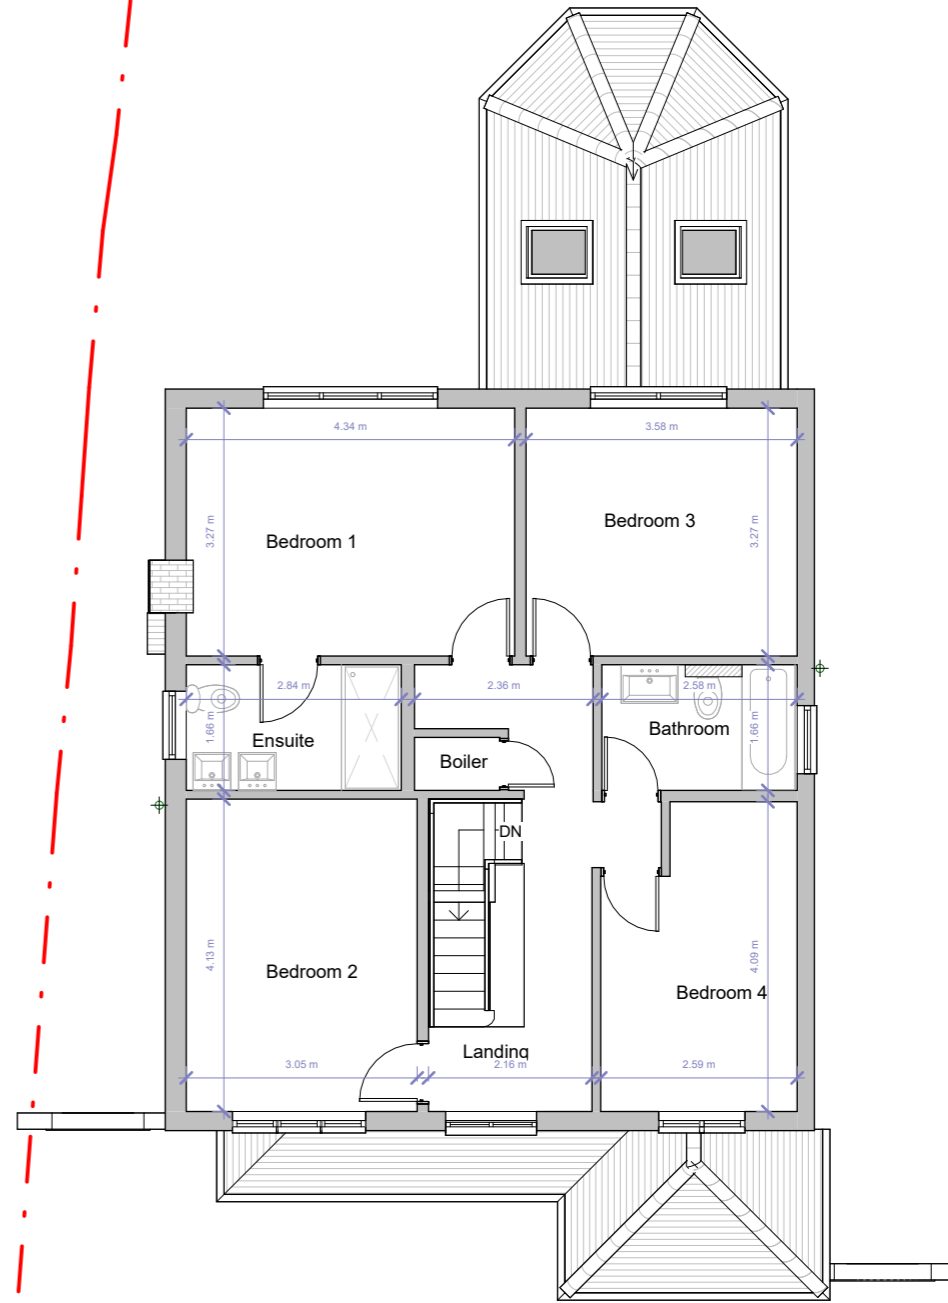

Ground Floor

First Floor

**FLUENT**  
ARCHITECTURAL DESIGN SERVICES  
TEL: 0800 043 8838  
E-MAIL: INFO@FLUENT-ADS.CO.UK  
WEB: FLUENT-ADS.CO.UK

82a Reigate Road, Epsom

Existing Floor Plans

Scale @ A3  
1 : 100

Date  
09.04.2024

Drawn by  
SZ

Drawing number  
P.M.200

Project number  
2271

Rev  
A

Key:

- Existing
- Proposed
- SVP
- Boundary line
- Existing drainage
- Proposed drainage
- Overhead

No.	Description	Date
A	First draft	09.04.24