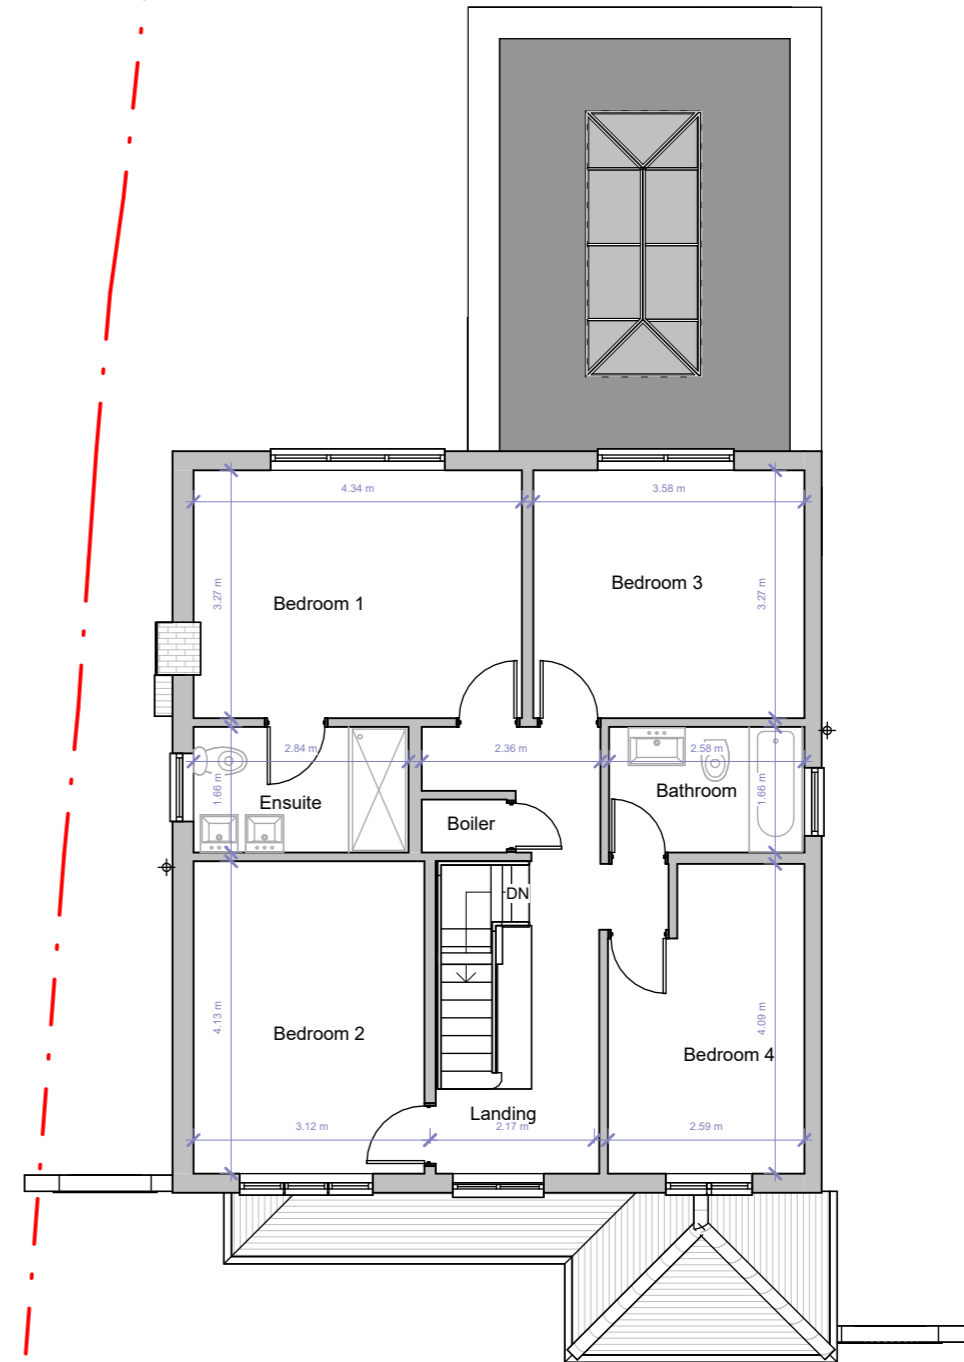

Ground Floor

First Floor

FLUENT
ARCHITECTURAL DESIGN SERVICES
TEL: 0800 043 8838
E-MAIL: INFO@FLUENT-ADS.CO.UK
WEB: FLUENT-ADS.CO.UK

82a Reigate Road, Epsom

Proposed Floor Plans

Scale @ A3
1 : 100

Date
09.04.2024

Drawn by
SZ

Drawing number
P.M.500

Project number
2271

Rev
B

Key:

- Existing
- Proposed
- SVP
- Boundary line
- Existing drainage
- Proposed drainage
- Overhead

No.	Description	Date
A	First draft	09.04.24
B	Client's comments (1)	15.04.2024