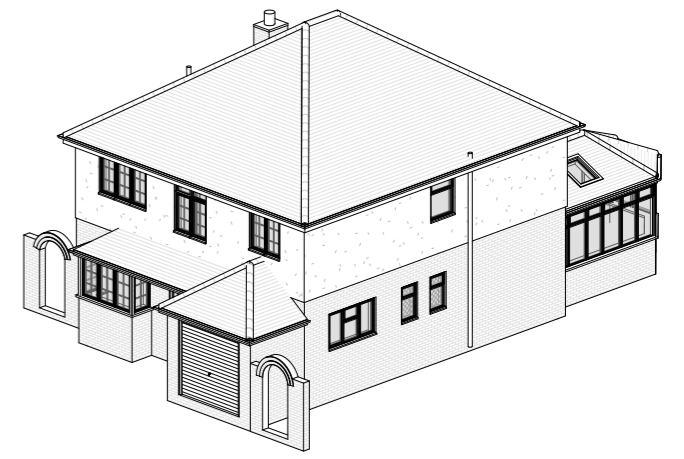

Site Plan

3D View 1

3D View 2

82a Reigate Road, Epsom
Existing Site Plan and 3D Views

Scale @ A3 1 : 200	Drawing number P.M.100
Date 09.04.2024	Project number 2271
Drawn by SZ	Rev A

Key:

- Existing
- Proposed
- SVP
- Boundary line
- Existing drainage
- Proposed drainage
- Overhead

GRAPHIC SCALE: 1:200

No.	Description	Date
A	First draft	09.04.24