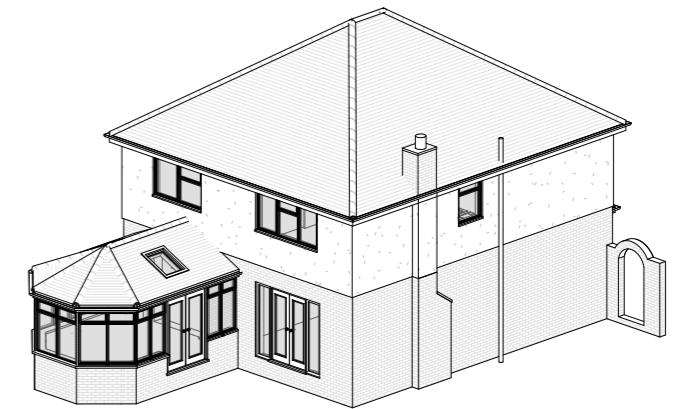

Site Plan

3D View 1

3D View 2

82a Reigate Road, Epsom
Existing Site Plan and 3D Views

Scale @ A3 1 : 200	Drawing number P.M.100
Date 09.04.2024	Project number 2271
Drawn by SZ	Rev A

Key:

- Existing
- Proposed
- SVP
- Boundary line
- Existing drainage
- Proposed drainage
- Overhead

GRAPHIC SCALE: 1:200

No.	Description	Date
A	First draft	09.04.24