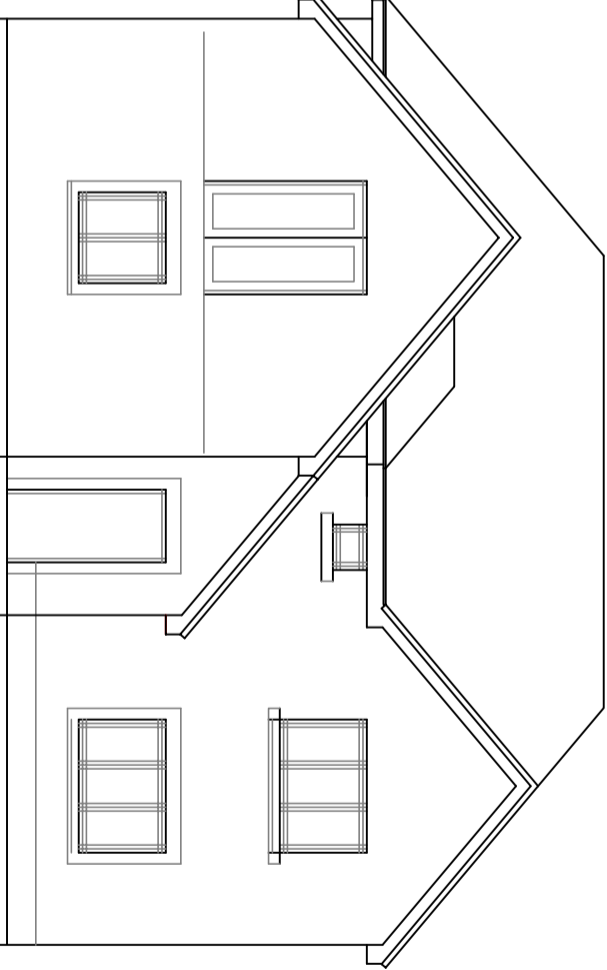

East elevation

VIA MacDonald Building Design Ltd MC/AT

11 Maresfield Park
Kilnhall, Inverness
01463 24002
07883 72003 (mobile)
www.viamacdonald.com

Mr & Mrs G MacDonald

Project
Erection of extension at
6 Briargrove Gardens
Inverness IV2 5AH

Elevations - existing

1100

23.4.2014

via macdonald

0424.2563.05