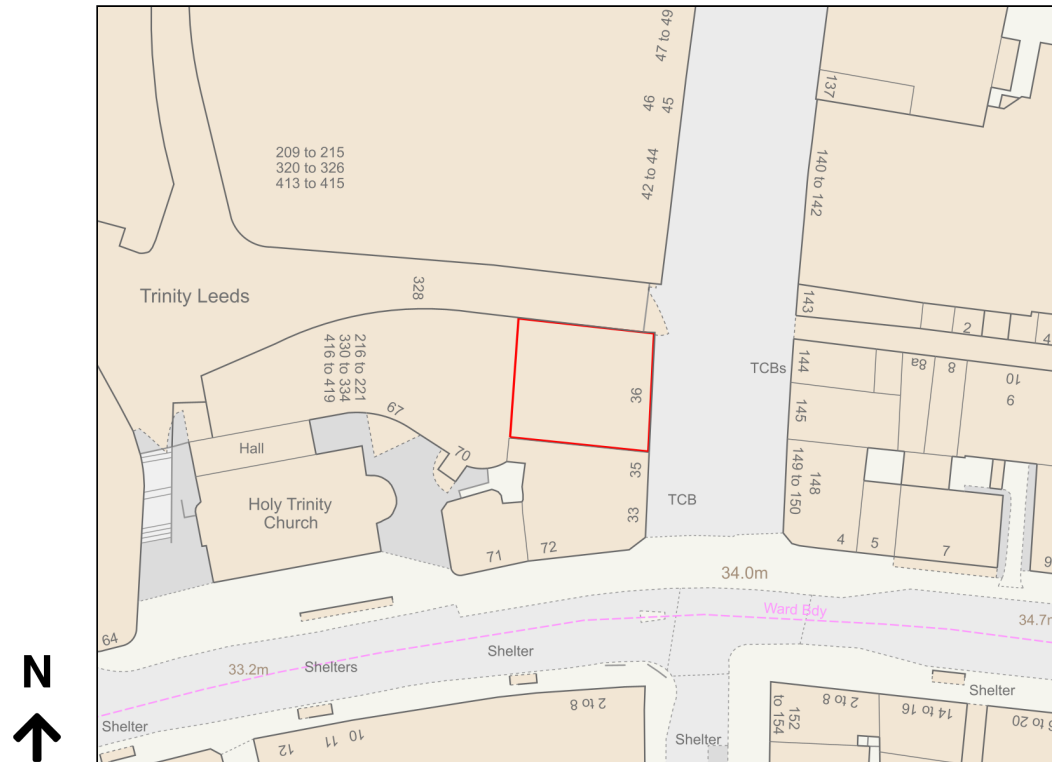

Location Plan

Site Address: River Island, 36, Briggate, Leeds, LS1 6HD

Date Produced: 17-Apr-2024

Scale: 1:1250 @A4

Planning Portal Reference: PP-12986554v1