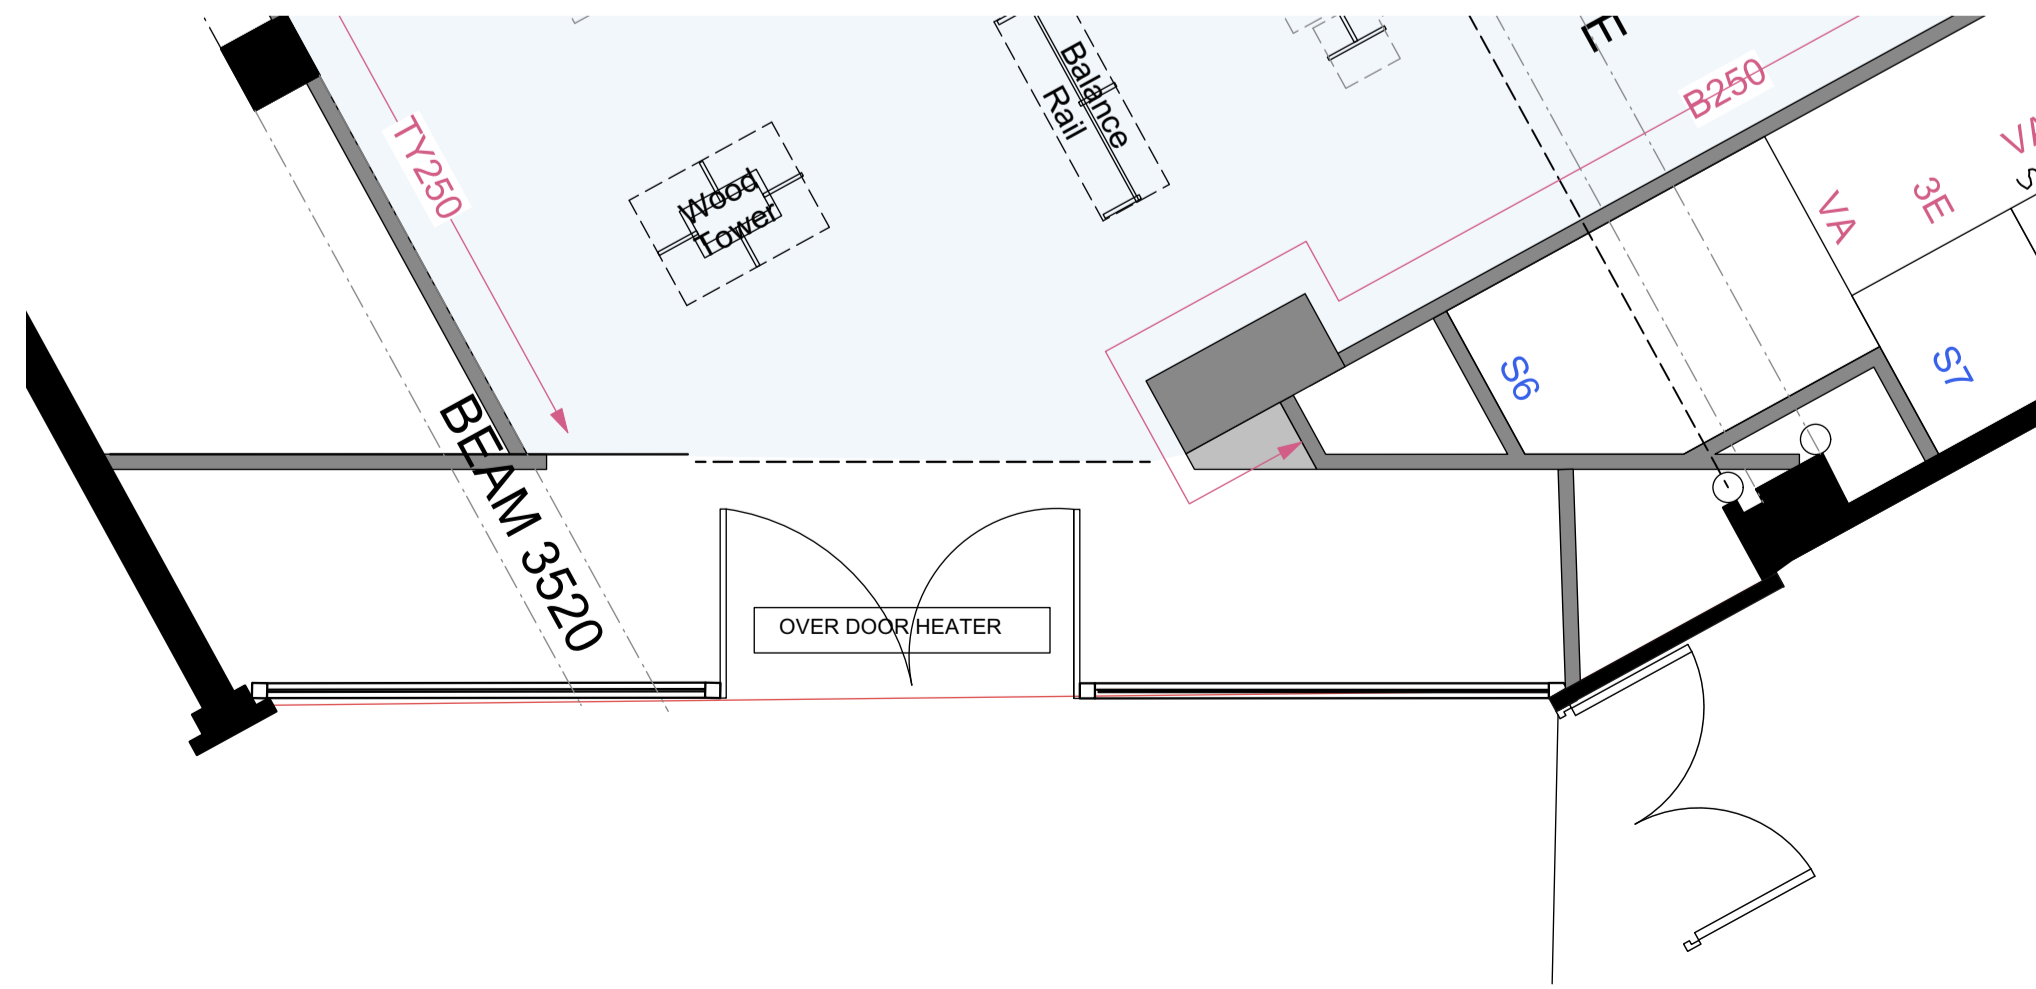

LANDLORD SHUTTER DETAIL 1:5

REVISIONS	DESCRIPTION	DATE	INITIAL
UPGRADE			
<h1>RiverIsland</h1>			
PROJECT		CHEK'D	
UNIT 2.24 LEEDS TRINITY SHOPPING PLAZA		DATE	18.04.23
		SCALE	1:50 @ A1
TITLE		DRAWN BY	HK
EXISTING SHOPFRONT RETURN ELEVATION		DRAWING NO.	939.22.02