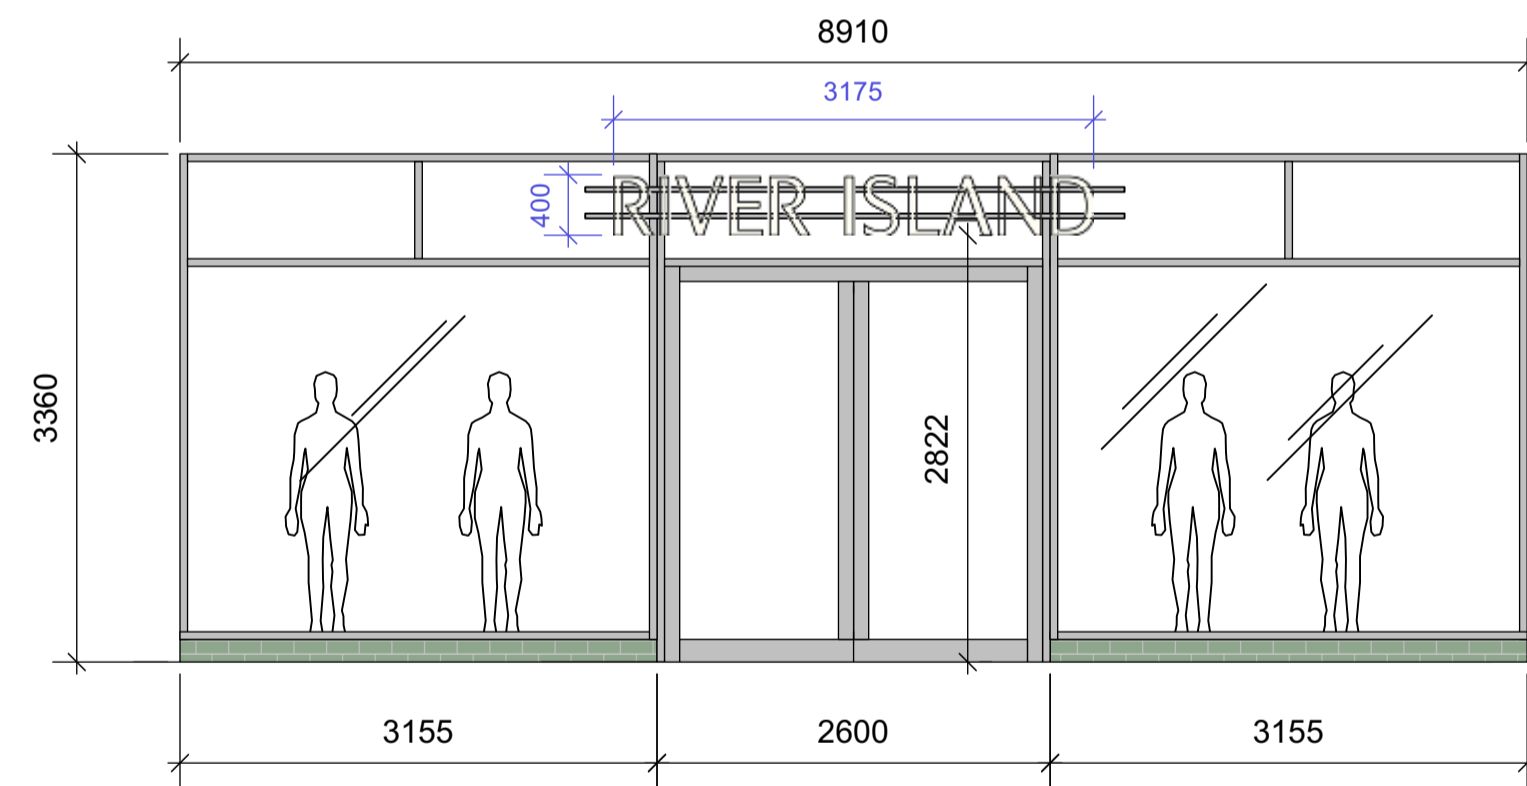

LANDLORD SHUTTER DETAIL 1:5

REVISIONS	DESCRIPTION	DATE	INITIAL
UPGRADE			
<h1>RiverIsland</h1>			
PROJECT		CHEK'D	
UNIT 2.24 LEEDS TRINITY SHOPPING PLAZA		DATE	18.04.23
		SCALE	1:50 @ A1
TITLE		DRAWN BY	HK
EXISTING SHOPFRONT RETURN ELEVATION		DRAWING NO.	939.22.02