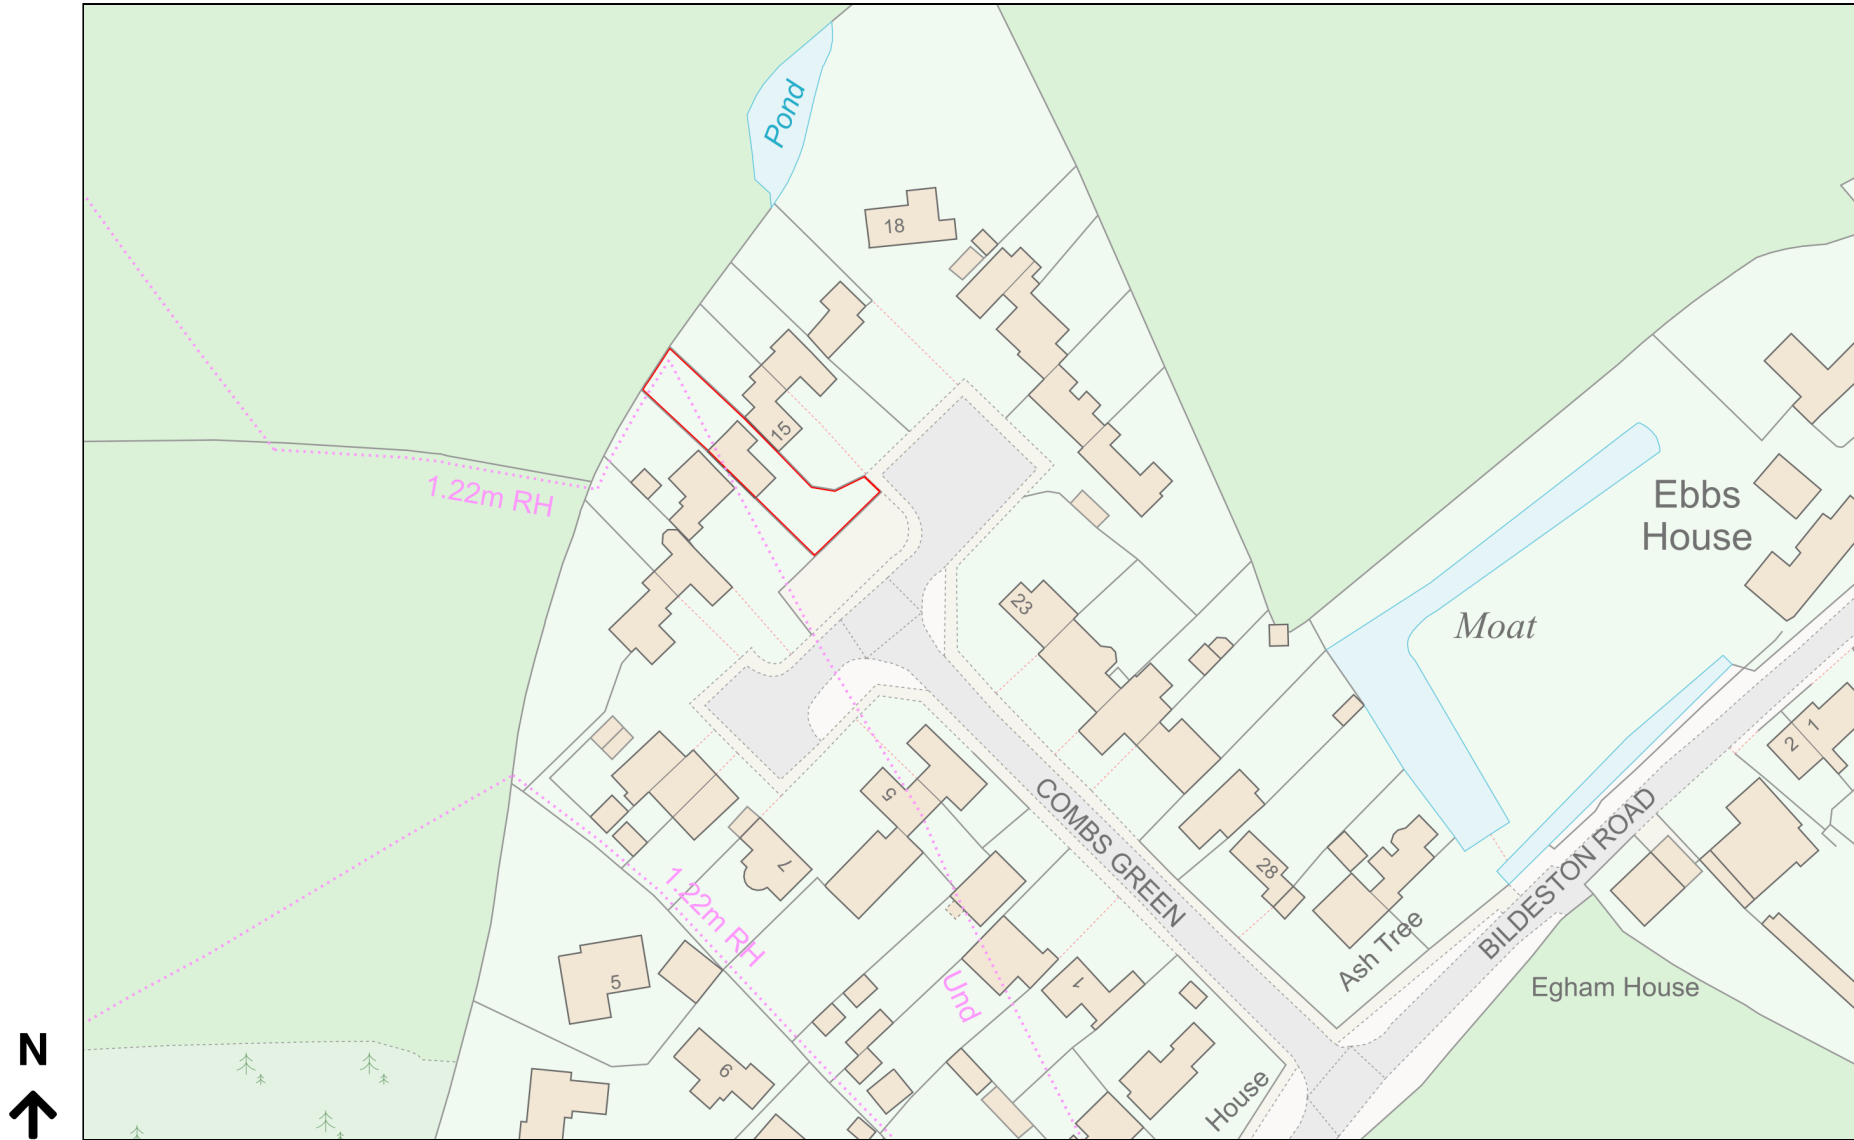

Location Plan

Site Address: 14, Combs Green, Combs, IP14 2NP

Date Produced: 02-May-2024

Scale: 1:1250 @A4

Planning Portal Reference: PP-12988435v1