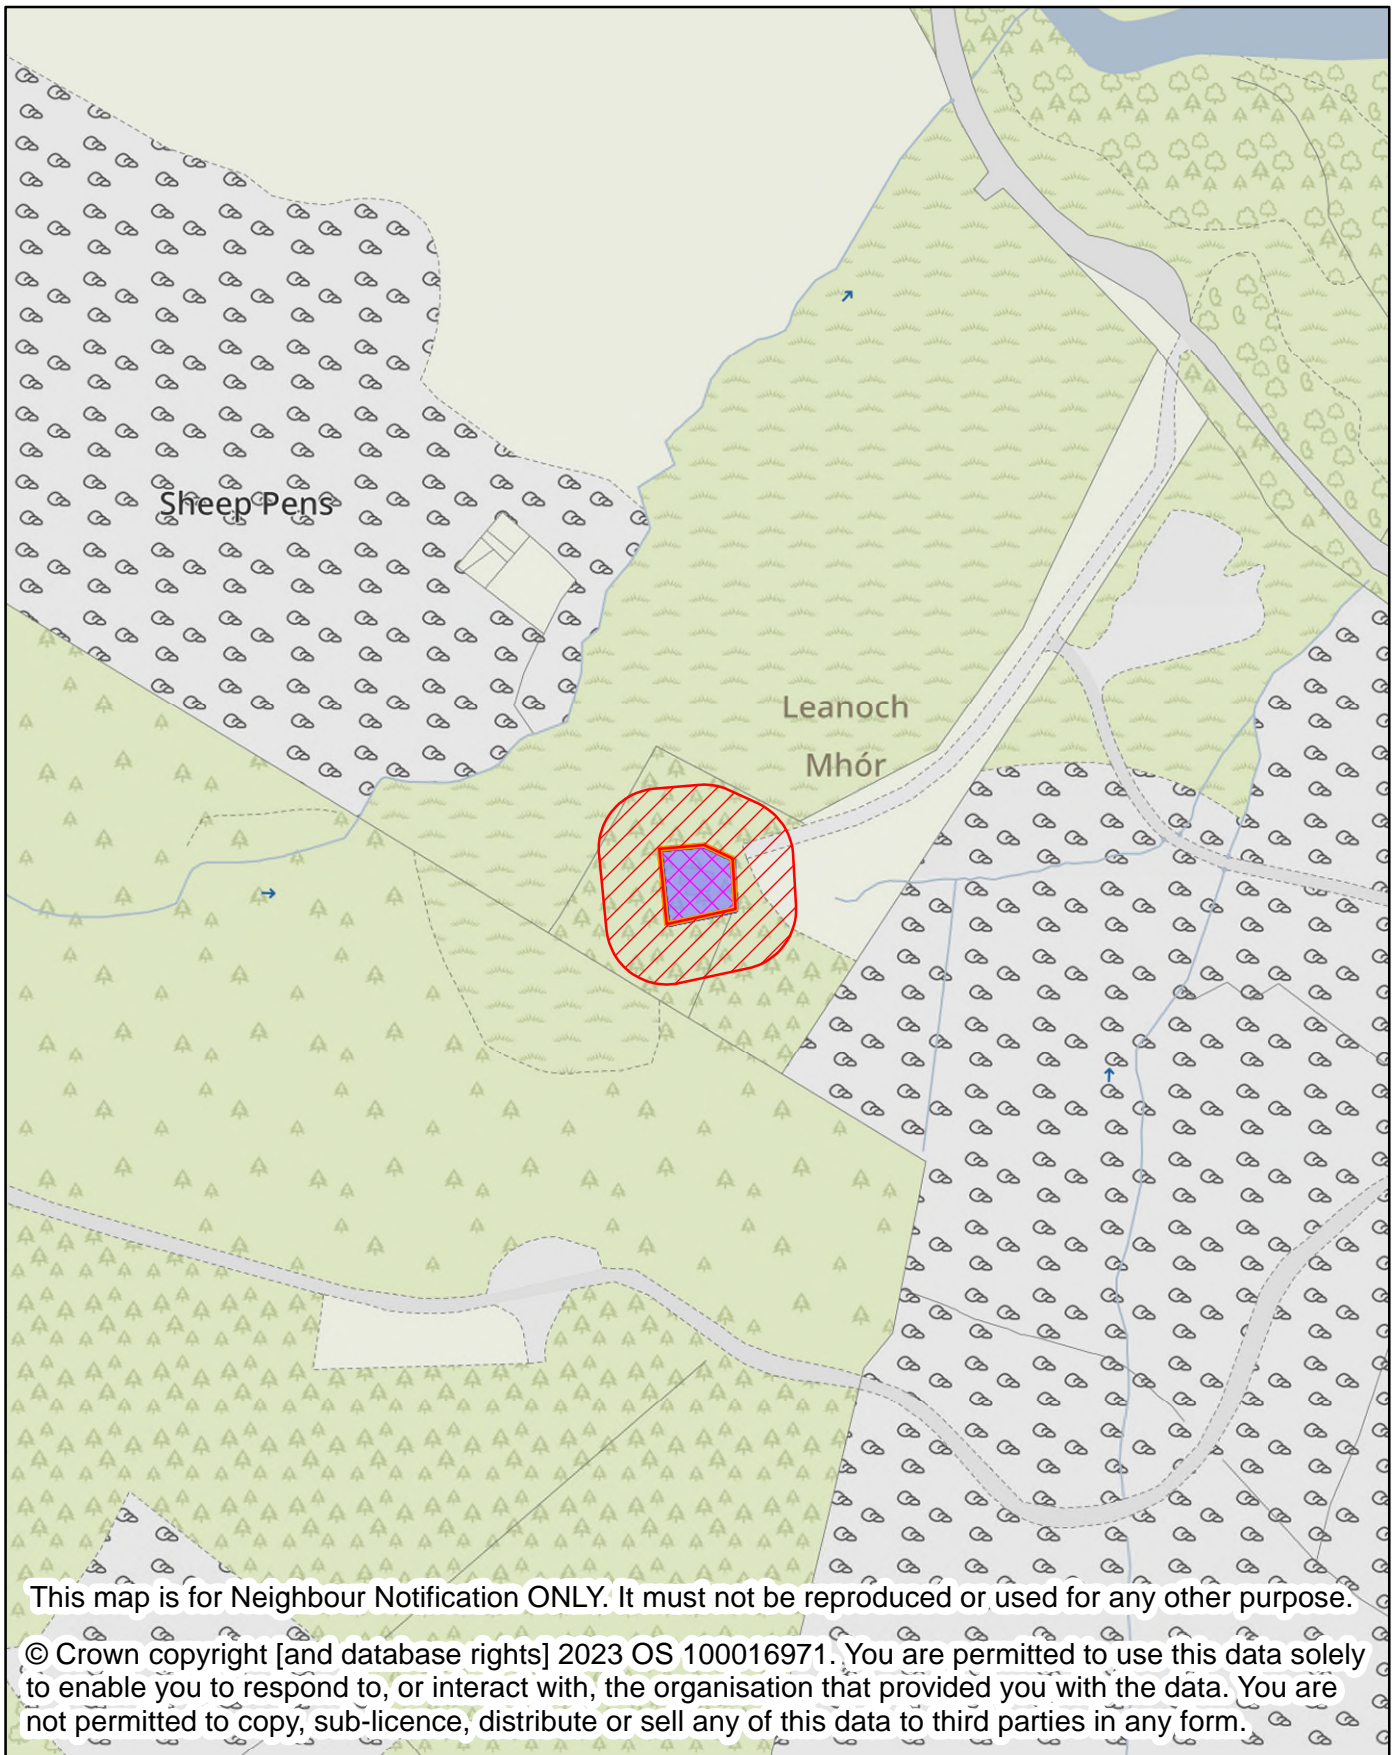

## NEIGHBOUR NOTIFICATION

Location Plan showing planning application site

This map is for Neighbour Notification ONLY. It must not be reproduced or used for any other purpose.

© Crown copyright [and database rights] 2023 OS 100016971. You are permitted to use this data solely to enable you to respond to, or interact with, the organisation that provided you with the data. You are not permitted to copy, sub-licence, distribute or sell any of this data to third parties in any form.