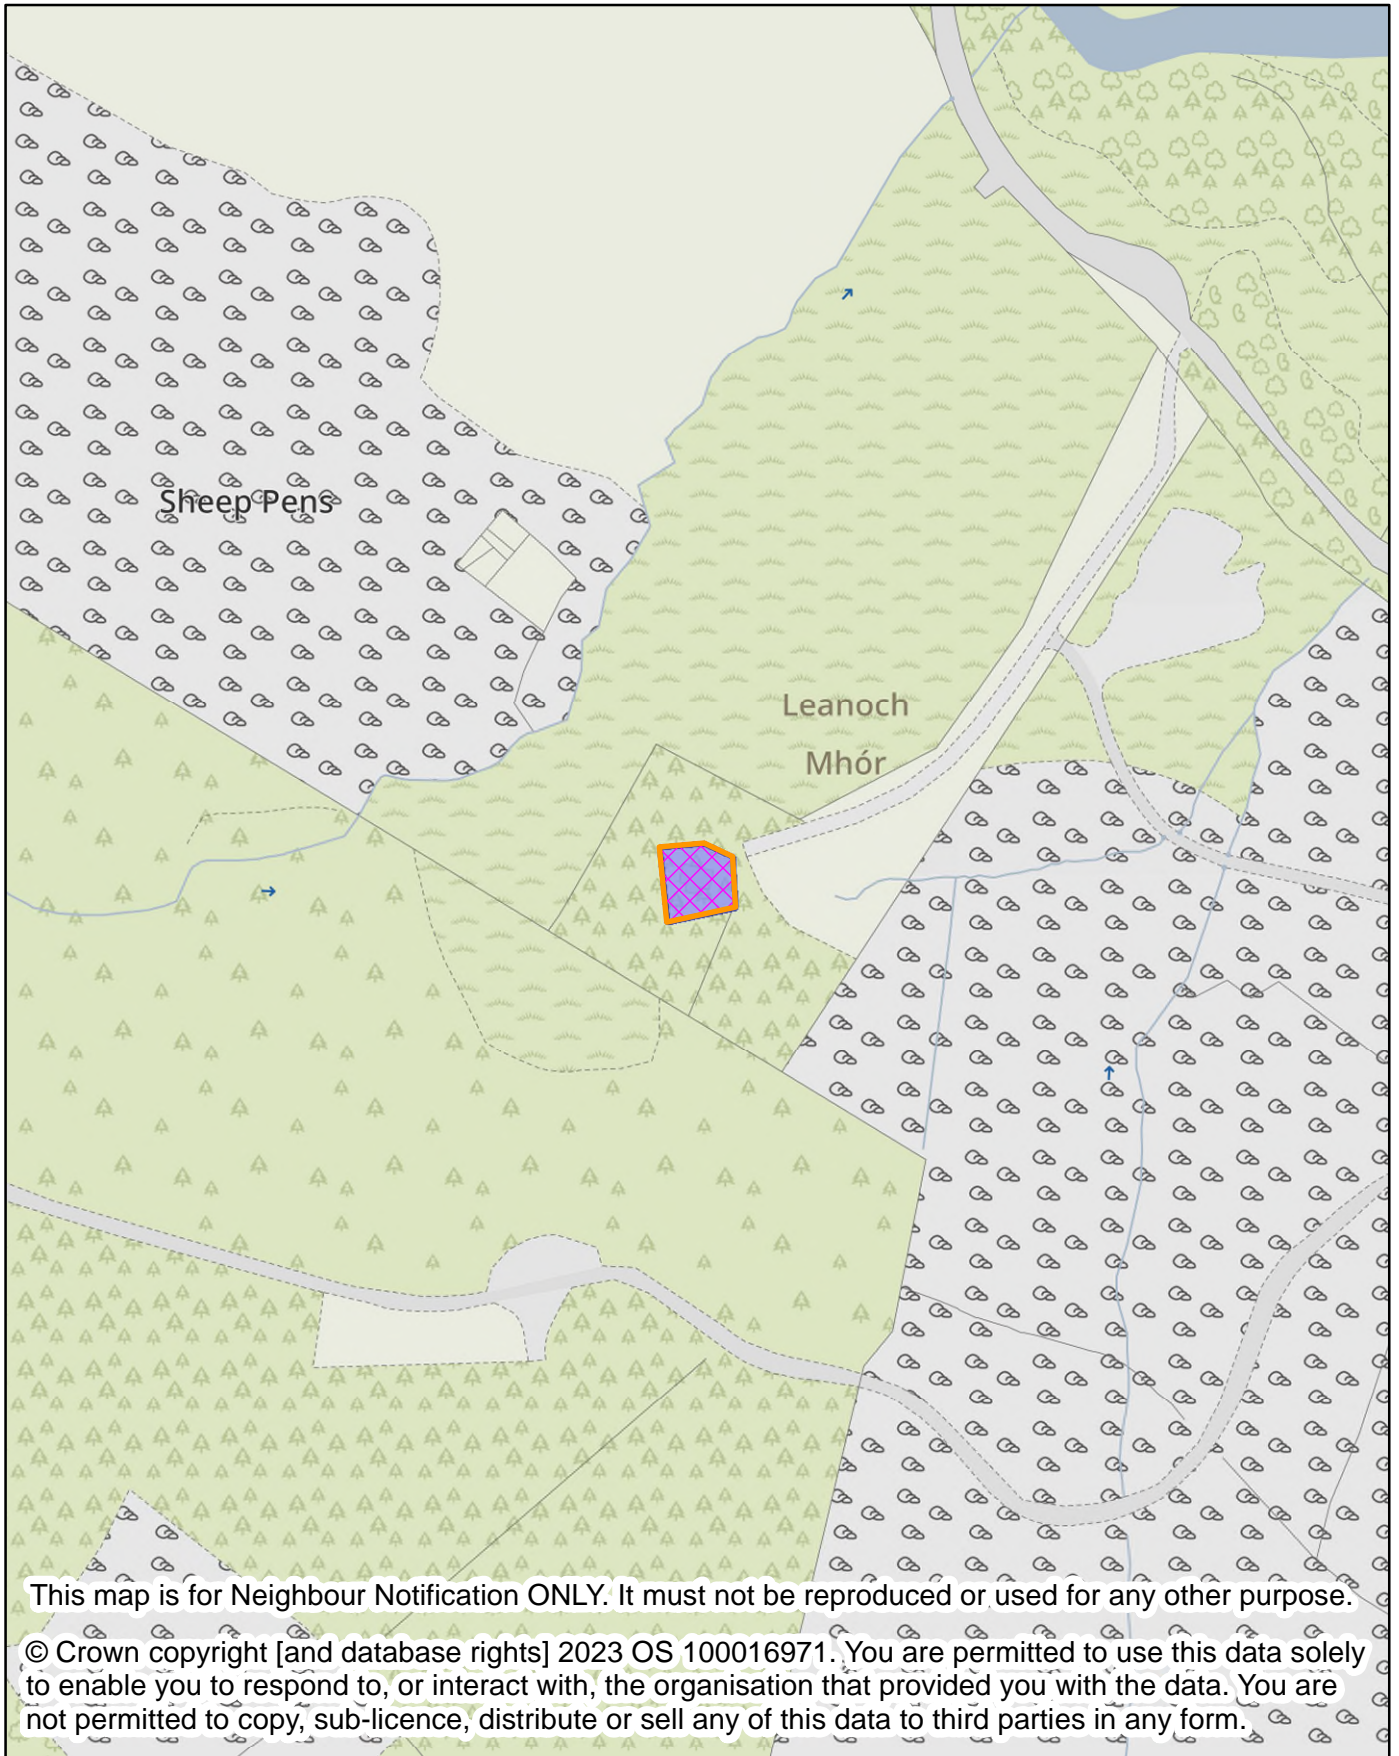

## NEIGHBOUR NOTIFICATION

Location Plan showing planning application site

This map is for Neighbour Notification ONLY. It must not be reproduced or used for any other purpose.

© Crown copyright [and database rights] 2023 OS 100016971. You are permitted to use this data solely to enable you to respond to, or interact with, the organisation that provided you with the data. You are not permitted to copy, sub-licence, distribute or sell any of this data to third parties in any form.