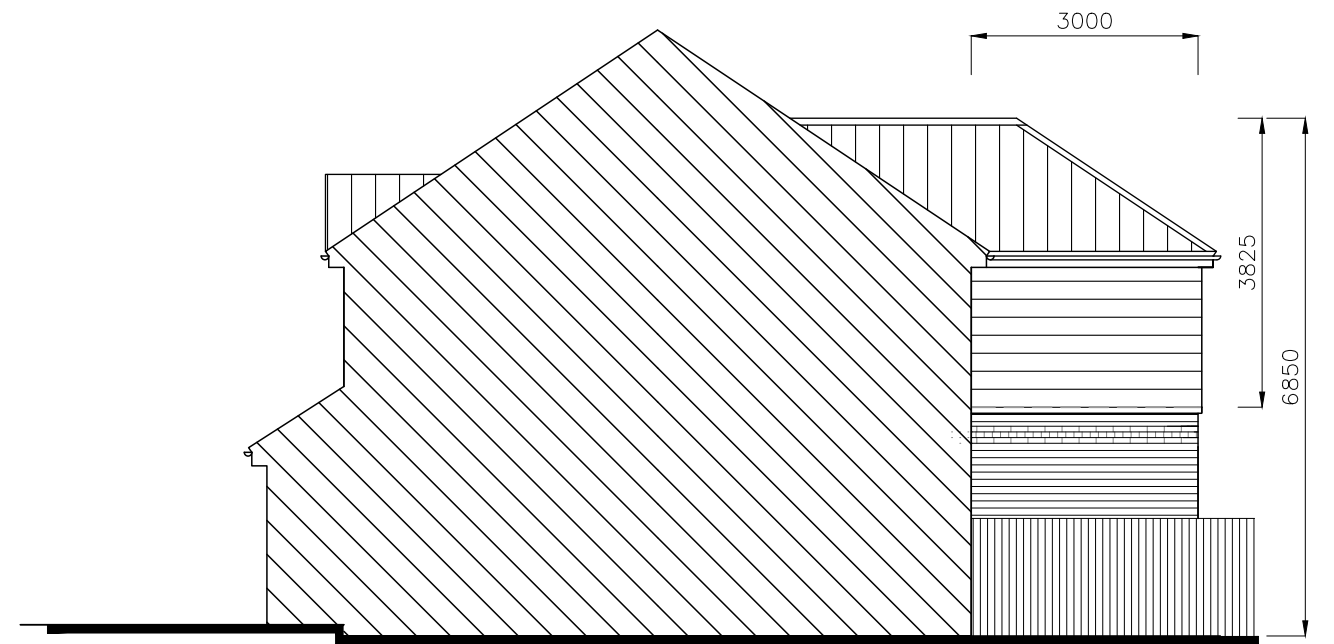

South Elevation

East Elevation

North Elevation

West Elevation

CAAD

Critchley Architecture And Design Ltd.
 Contact: 02392 474 919 | info@caad.online
 The Old Brewery, 15E South Street, Havant, PO9 1BU

Proposed Elevations

- Revisions
- a) Annotation added/22.04.24/JHL
 - b)
 - c)
 - d)

62 South
 Downs Rise,
 Bedhampton,
 P09 3FA

Scale A1=1:50, A3=1:100
 Drawn ZS/JHL
 Date 17/04/2024

22102-511^A

10m

20m

30m

40m