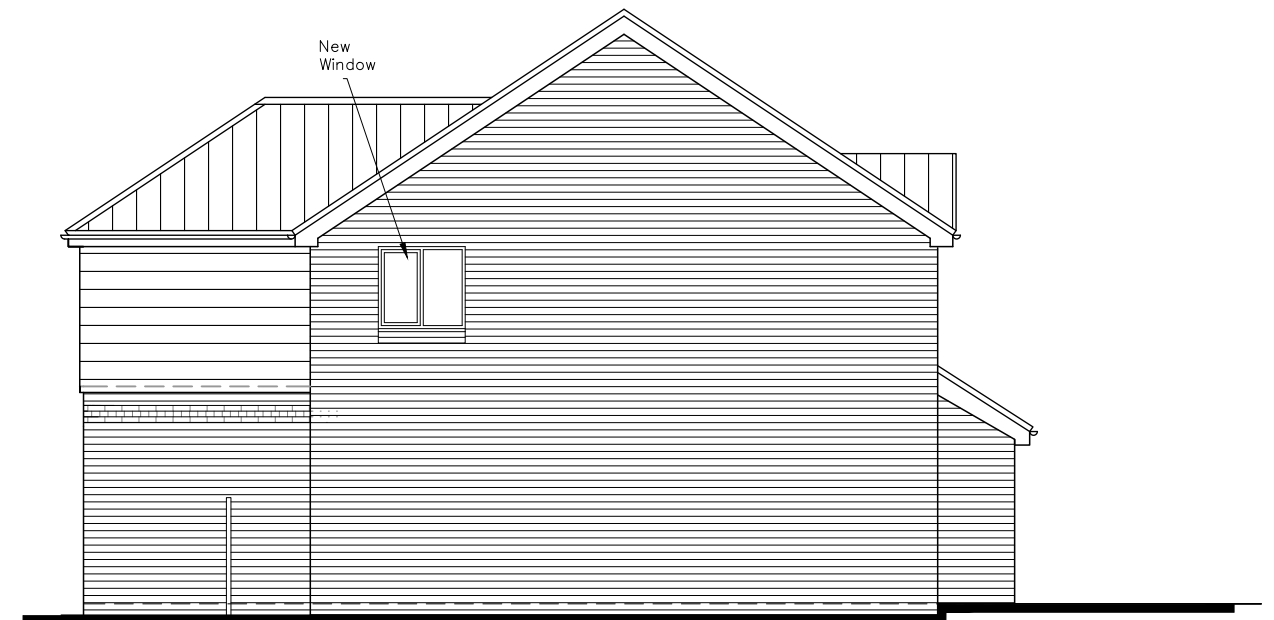

South Elevation

East Elevation

North Elevation

West Elevation

CAAD

Critchley Architecture And Design Ltd.
 Contact: 02392 474 919 | info@caad.online
 The Old Brewery, 15E South Street, Havant, PO9 1BU

Proposed Elevations

- Revisions
- a) Annotation added/22.04.24/JHL
 - b)
 - c)
 - d)

62 South
 Downs Rise,
 Bedhampton,
 P09 3FA

Scale A1=1:50, A3=1:100
 Drawn ZS/JHL
 Date 17/04/2024

22102-511^A

10m

20m

30m

40m