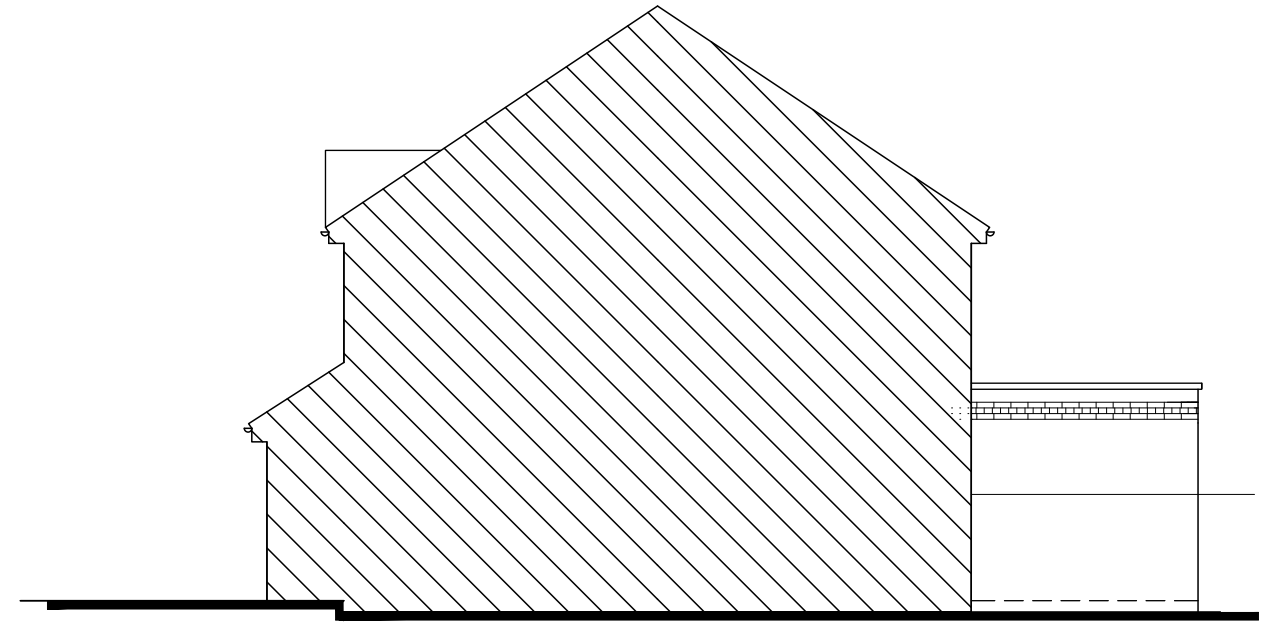

South Elevation

East Elevation

North Elevation

West Elevation

**CAD**

Critchley Architecture And Design Ltd.  
Contact: 02392 474 919 | info@caad.online  
The Old Brewery, 15E South Street, Havant, PO9 1BU

Existing Elevations

Revisions	a) Note/Date/Initial
b)	
c)	
d)	

62 South  
Downs Rise,  
Bedhampton,  
PO9 3FA

Scale A1=1:50, A3=1:100  
Drawn ZS/JHL  
Date 17/04/2024

22102-311<sup>0</sup>

10m

20m

30m