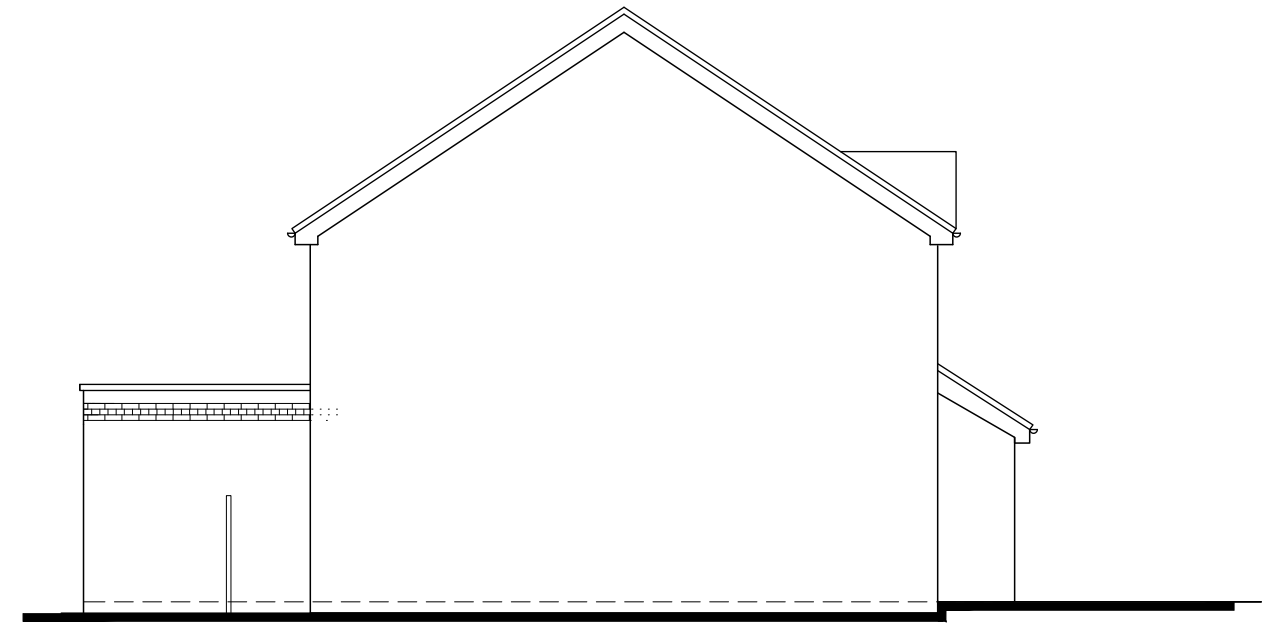

South Elevation

East Elevation

North Elevation

West Elevation

**CAD**

Critchley Architecture And Design Ltd.  
Contact: 02392 474 919 | info@caad.online  
The Old Brewery, 15E South Street, Havant, PO9 1BU

Existing Elevations

Revisions	a) Note/Date/Initial
b)	
c)	
d)	

62 South  
Downs Rise,  
Bedhampton,  
PO9 3FA

Scale A1=1:50, A3=1:100  
Drawn ZS/JHL  
Date 17/04/2024

22102-311<sup>0</sup>

10m

20m

30m