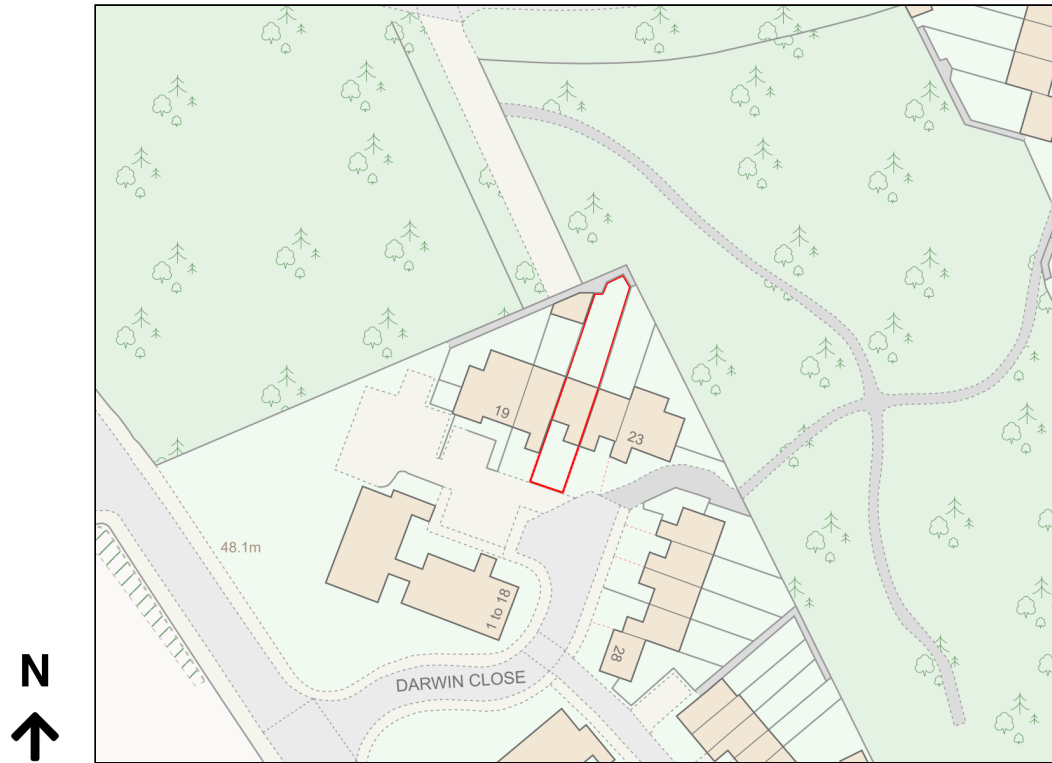

# Location Plan

Site Address: 21, Darwin Close, New Southgate, London, N11 1TA

Date Produced: 29-Apr-2024

Scale: 1:1250 @A4

Planning Portal Reference: PP-13018557v1