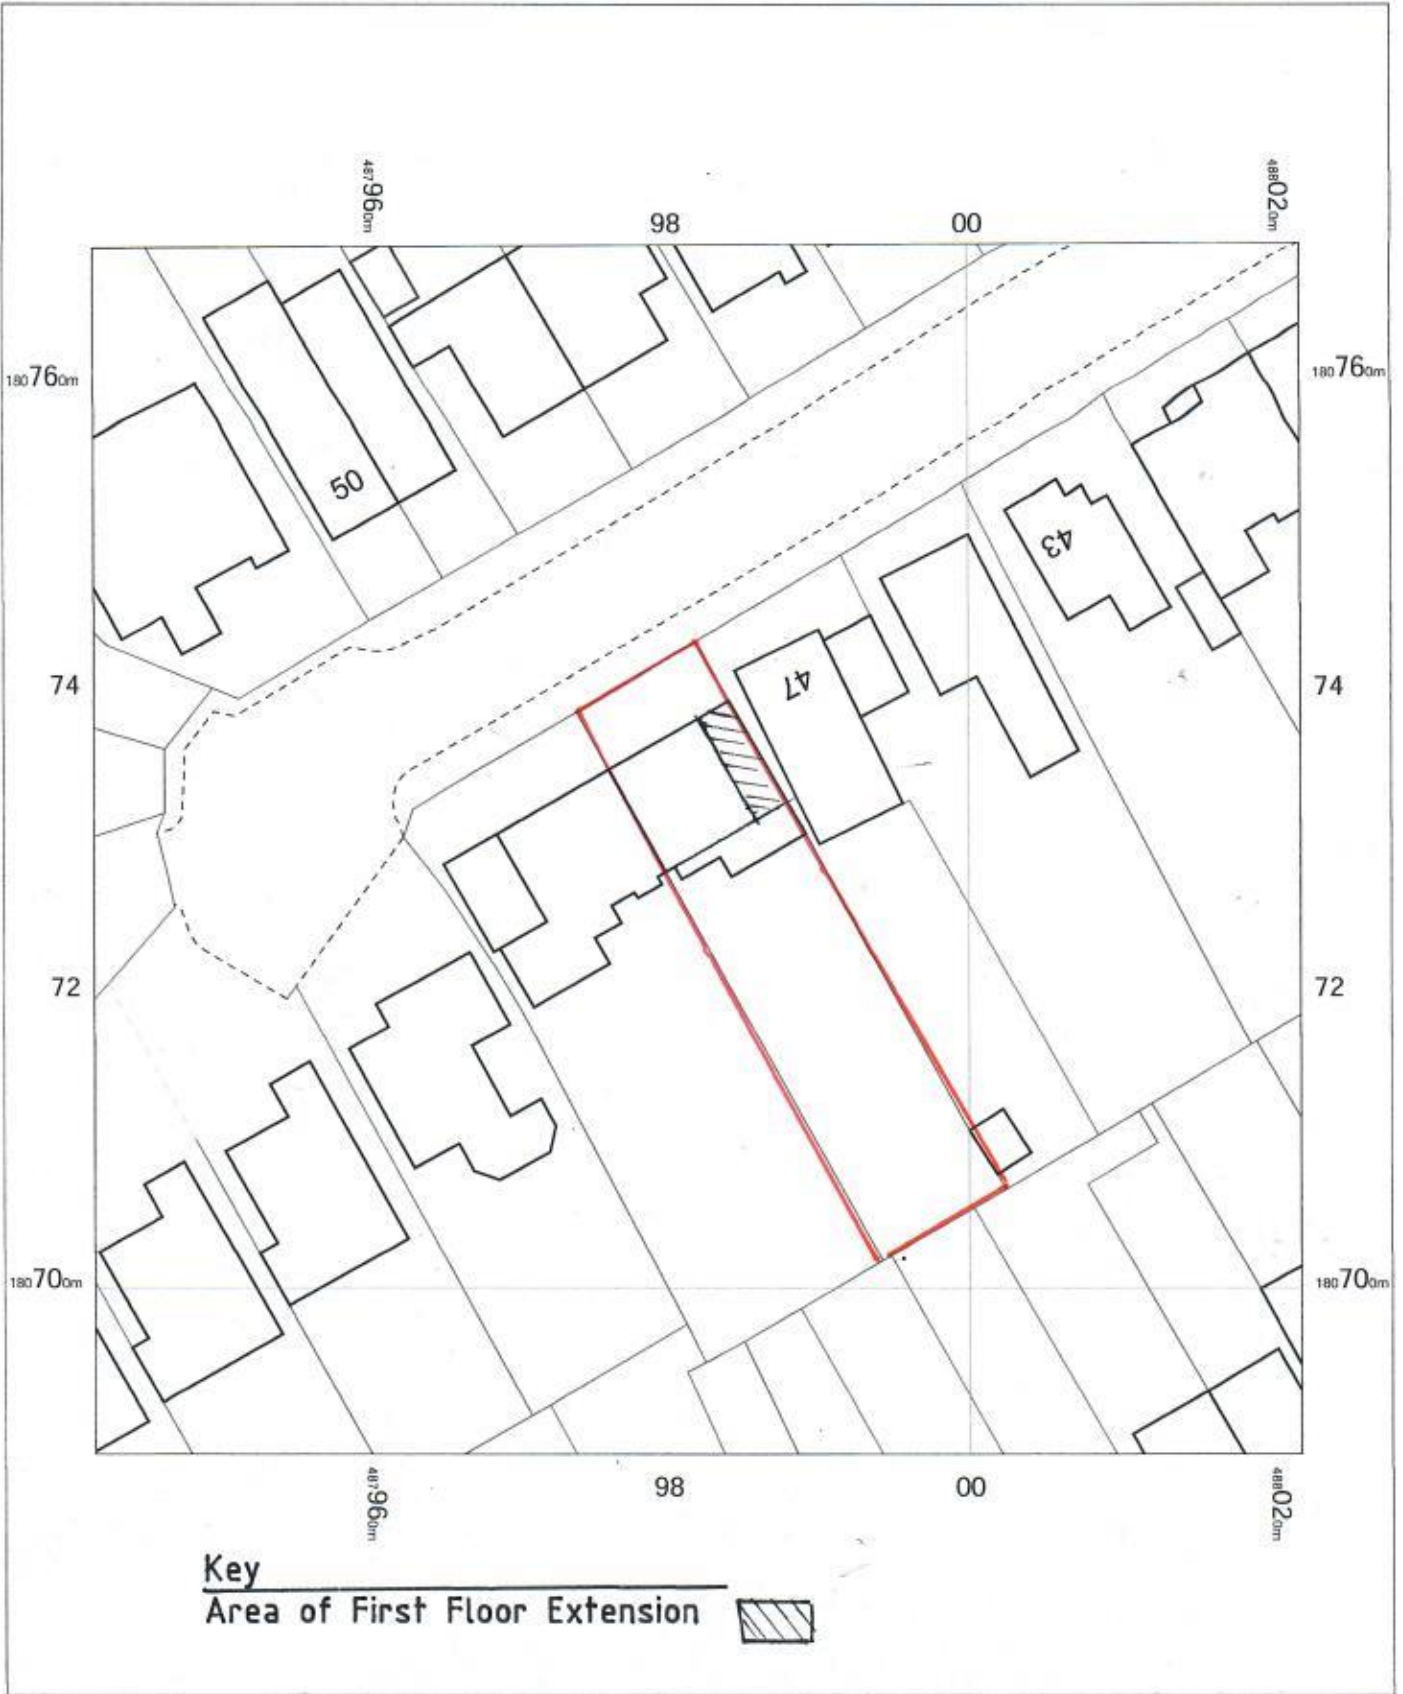

49 Laburnham Road

OS MasterMap 1250/2500/10000 scale  
Wednesday, May 1, 2024, ID: BLJT-01163012  
[www.planningapplicationmaps.co.uk](http://www.planningapplicationmaps.co.uk)

1:500 scale print at A4, Centre: 487982 E, 180729 N

©Crown Copyright Ordnance Survey. Licence no. 100051661