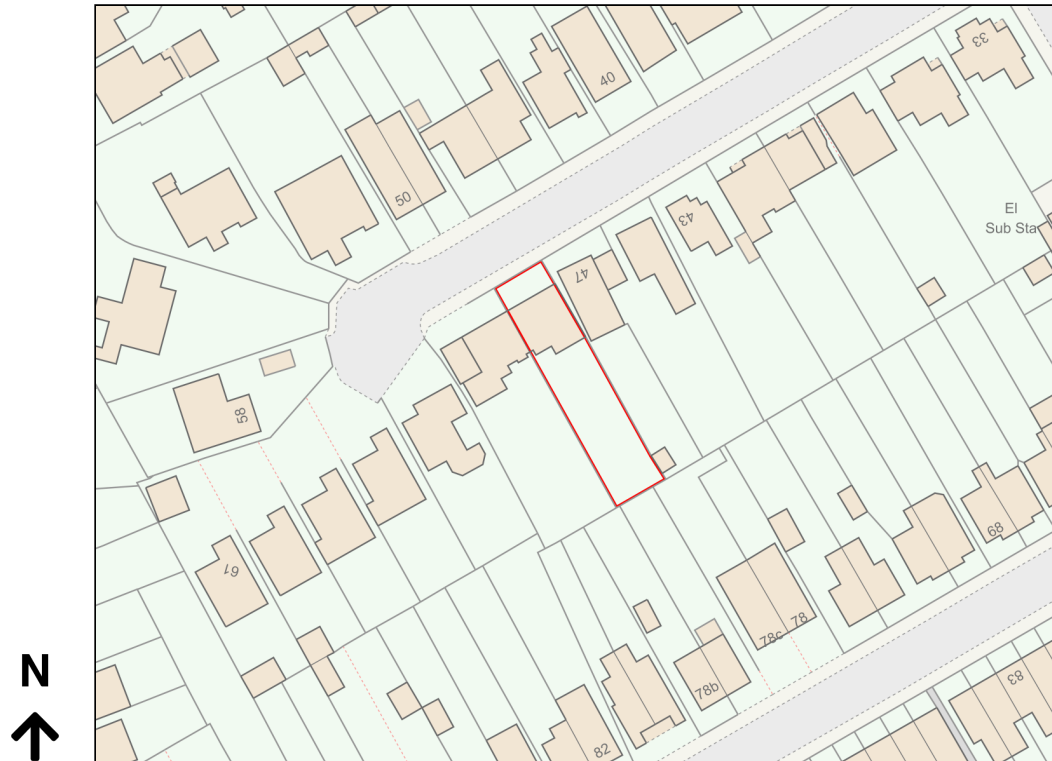

Location Plan

Site Address: 49, Laburnham Road, Maidenhead, SL6 4DE

Date Produced: 26-Apr-2024

Scale: 1:1250 @A4

Planning Portal Reference: PP-12914252v1