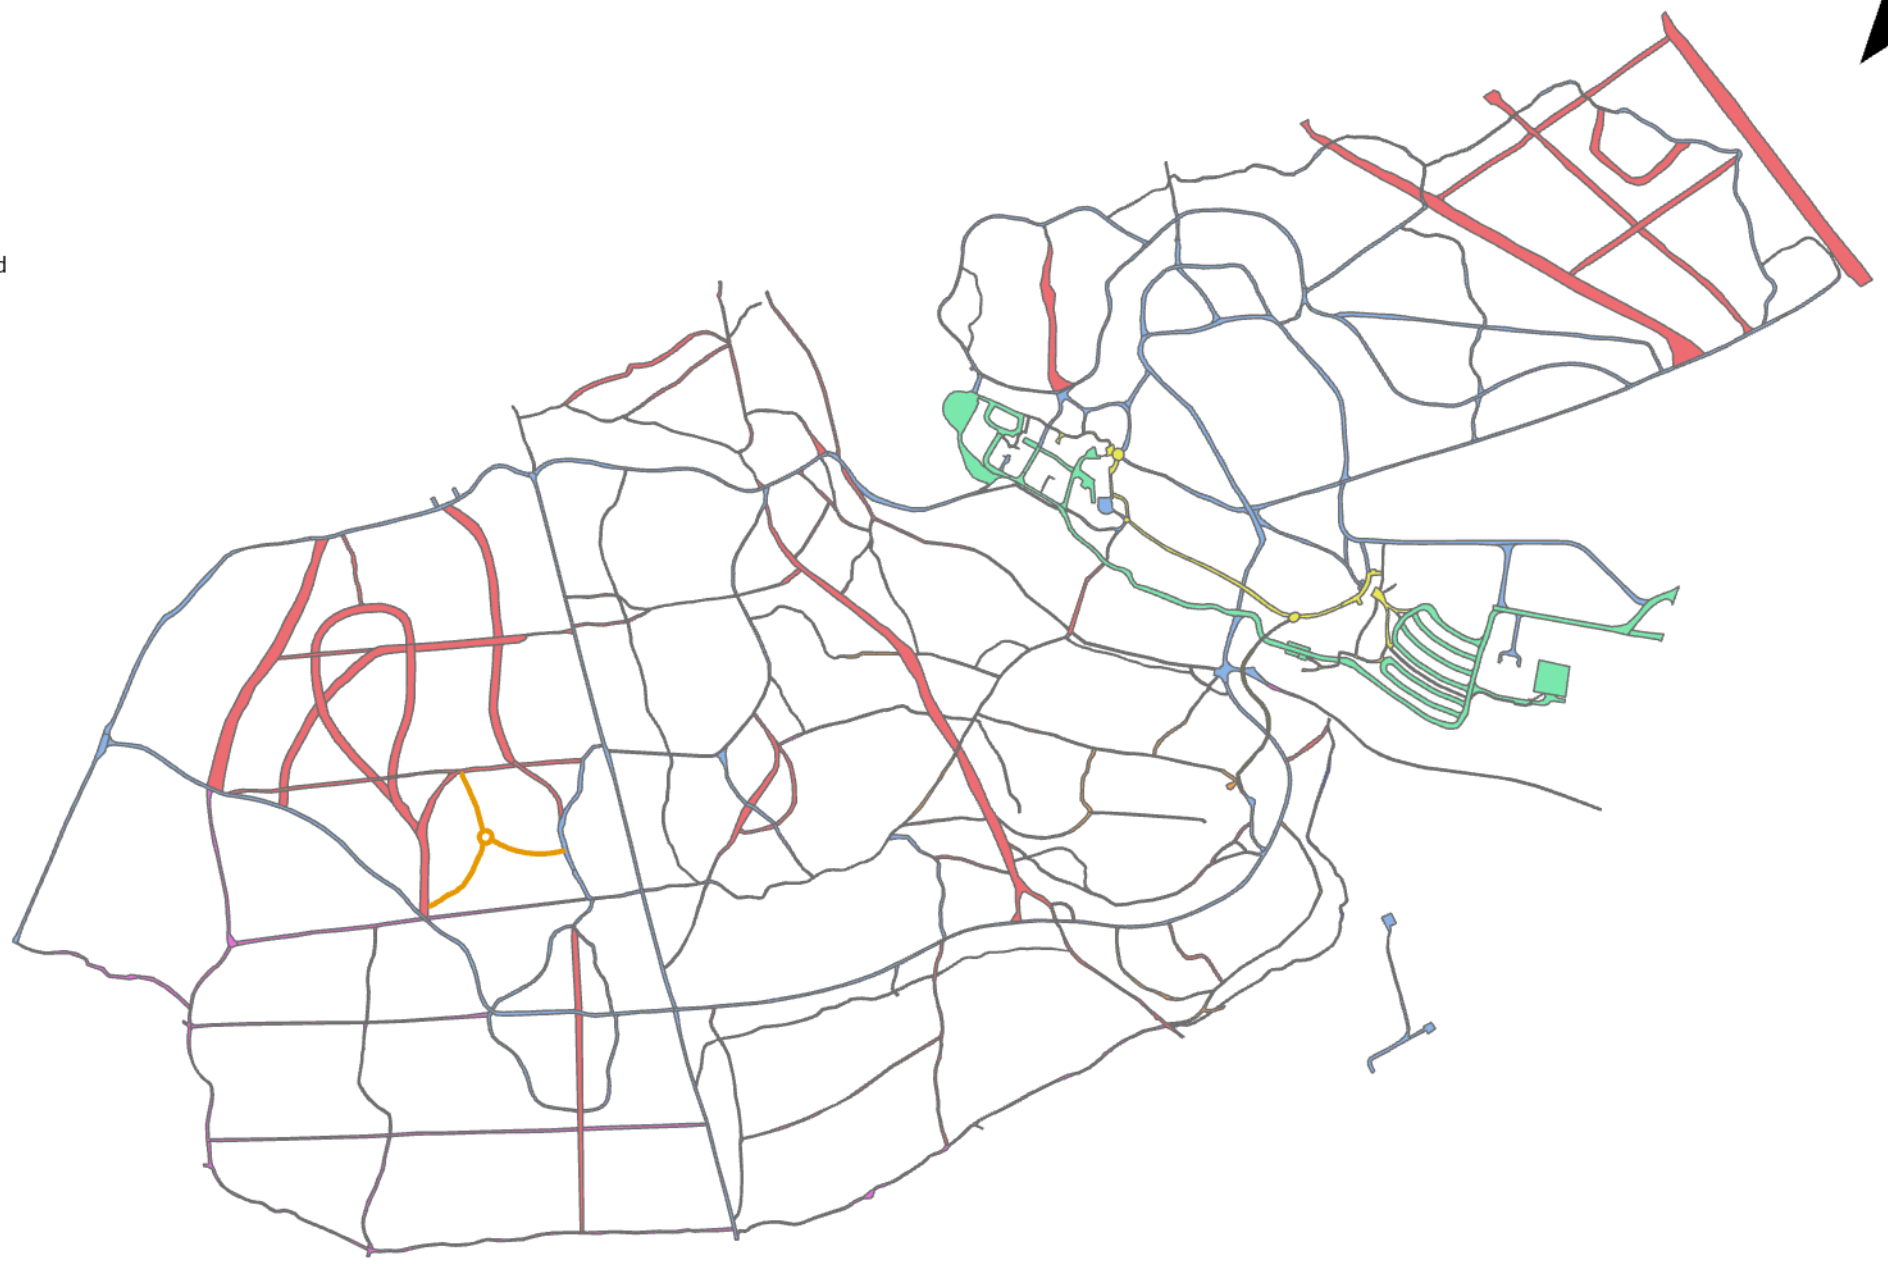

Path type

- Bitmac
- Disused
- Grass
- Metalled
- Resin Bond
- Track
- Walkway
- Woodchip

Path Type

Scale: 1:10,000