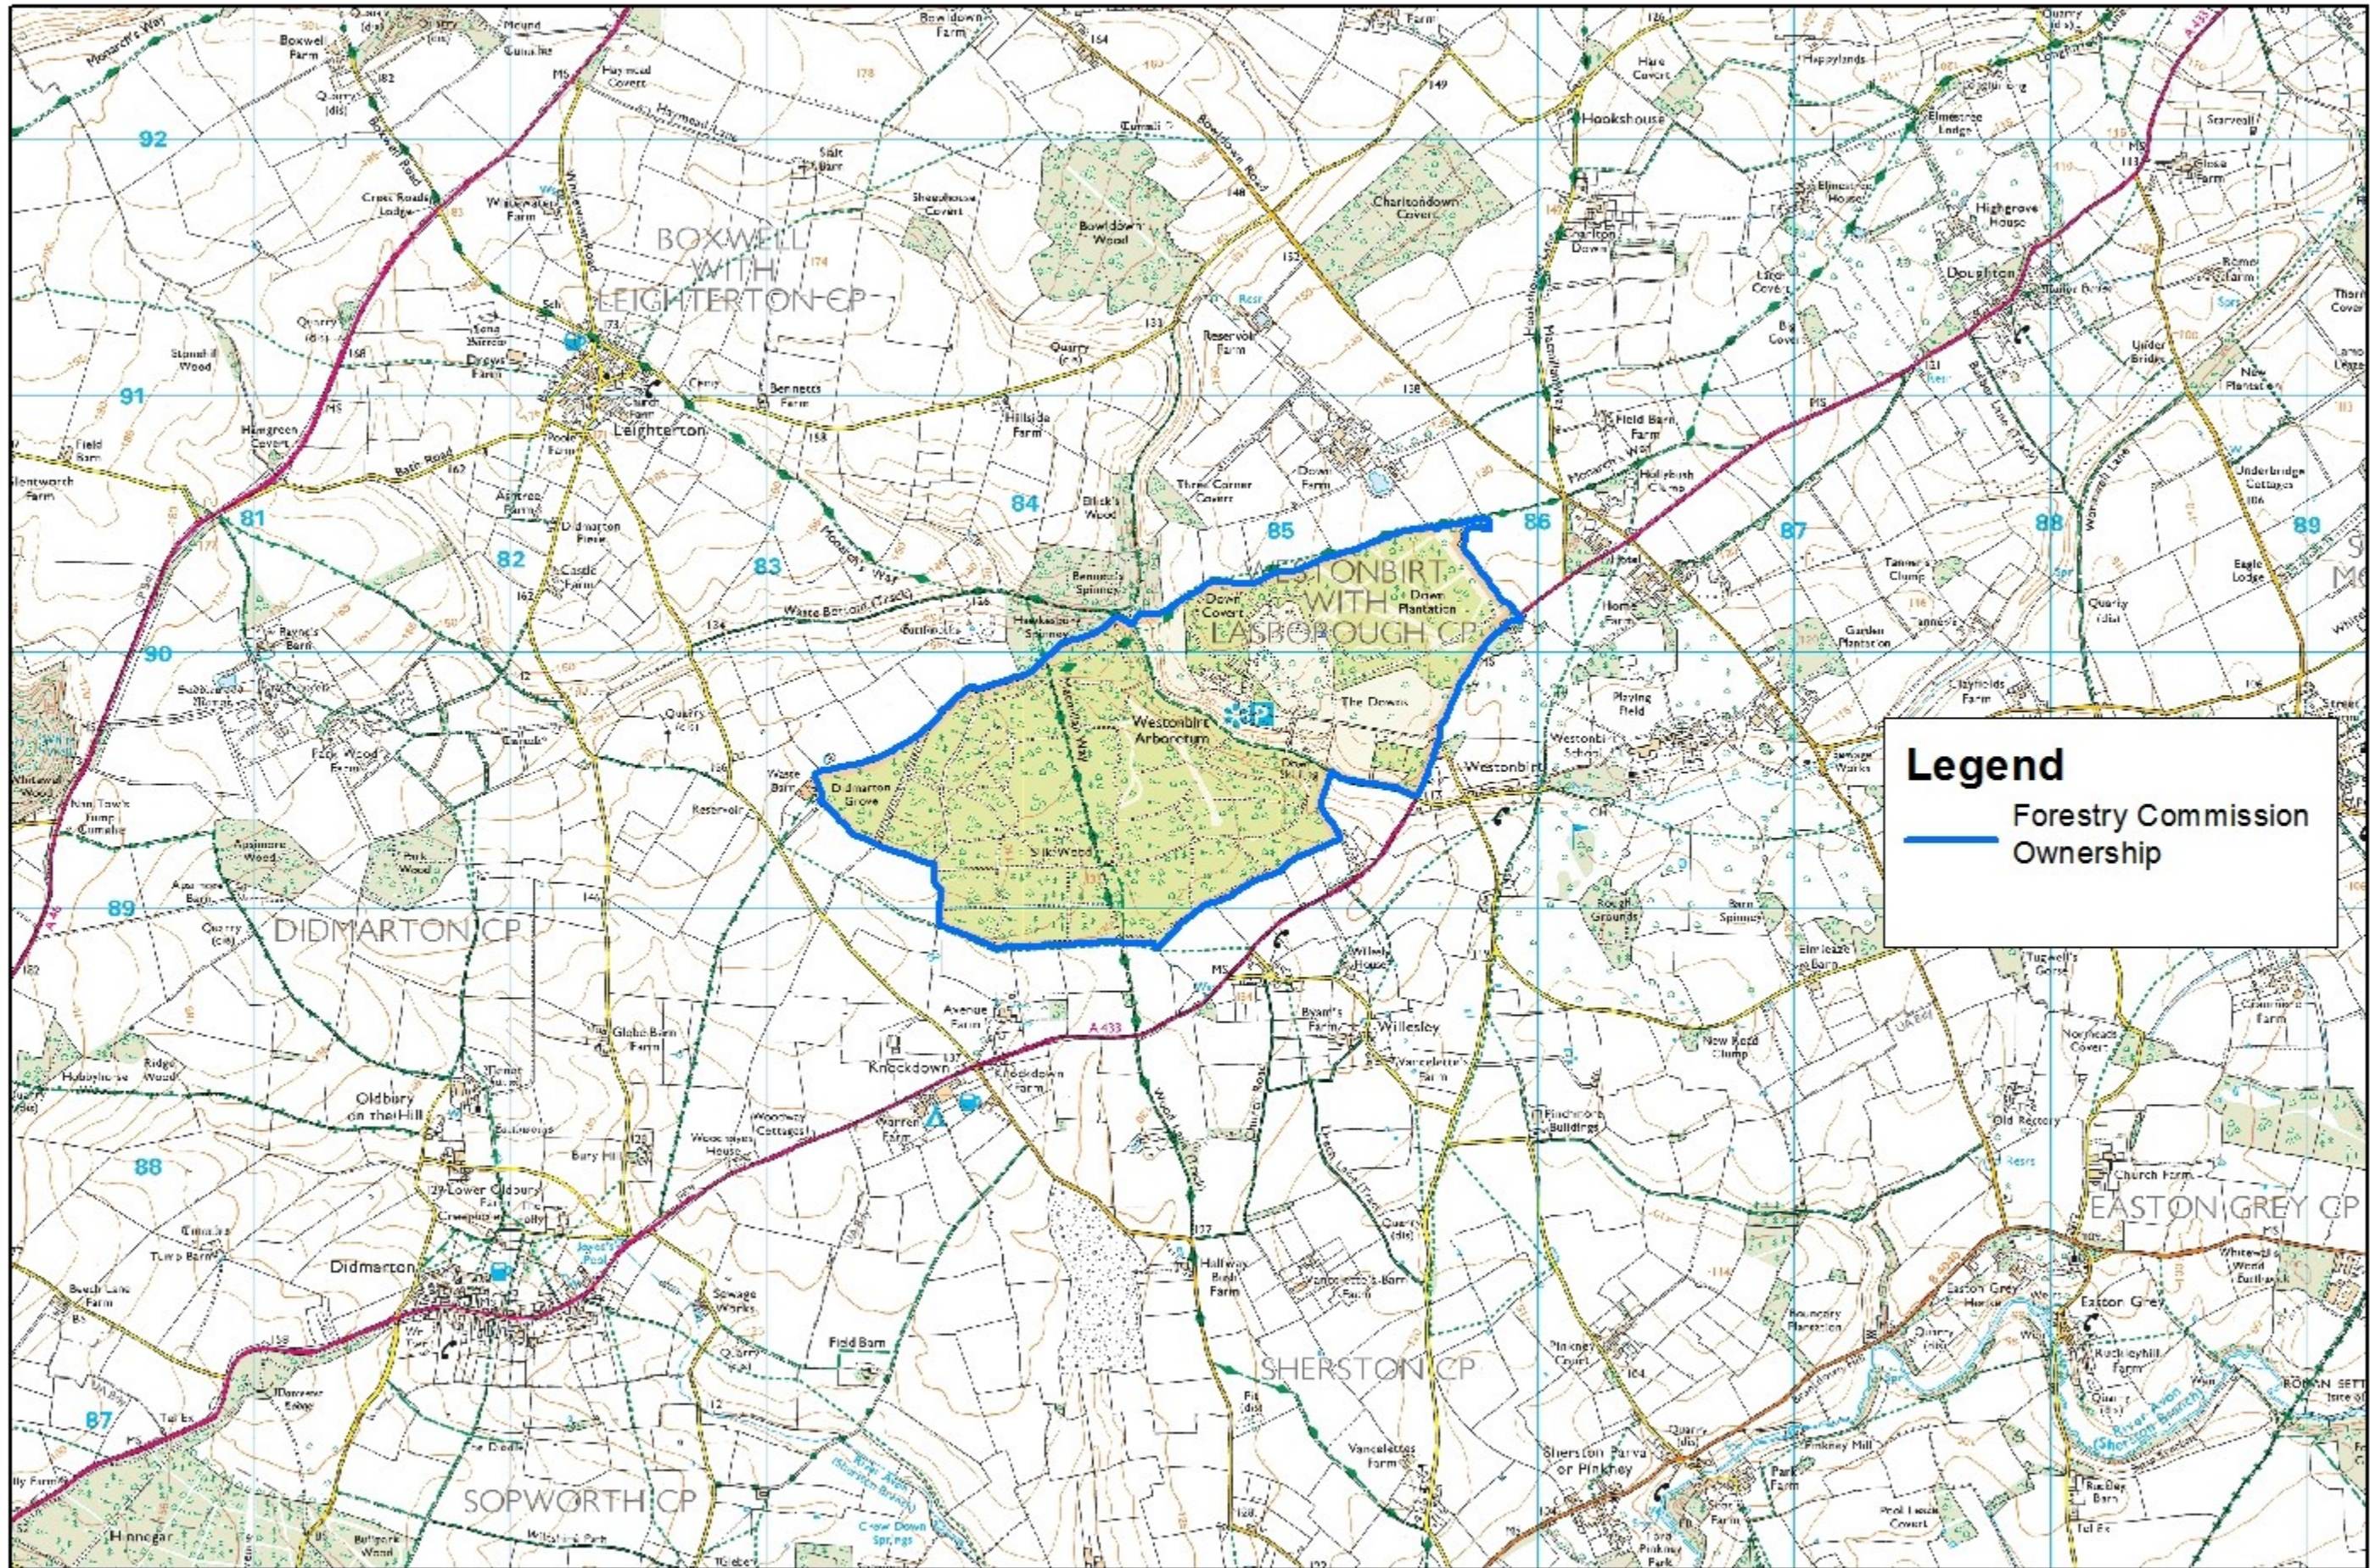

Location Plan

Legend
Forestry Commission
Ownership

0 625 1,250 2,500 Meters

Based upon the Ordnance Survey Map with the permission of the Controller of HMSO.
© Crown Copyright reserved.