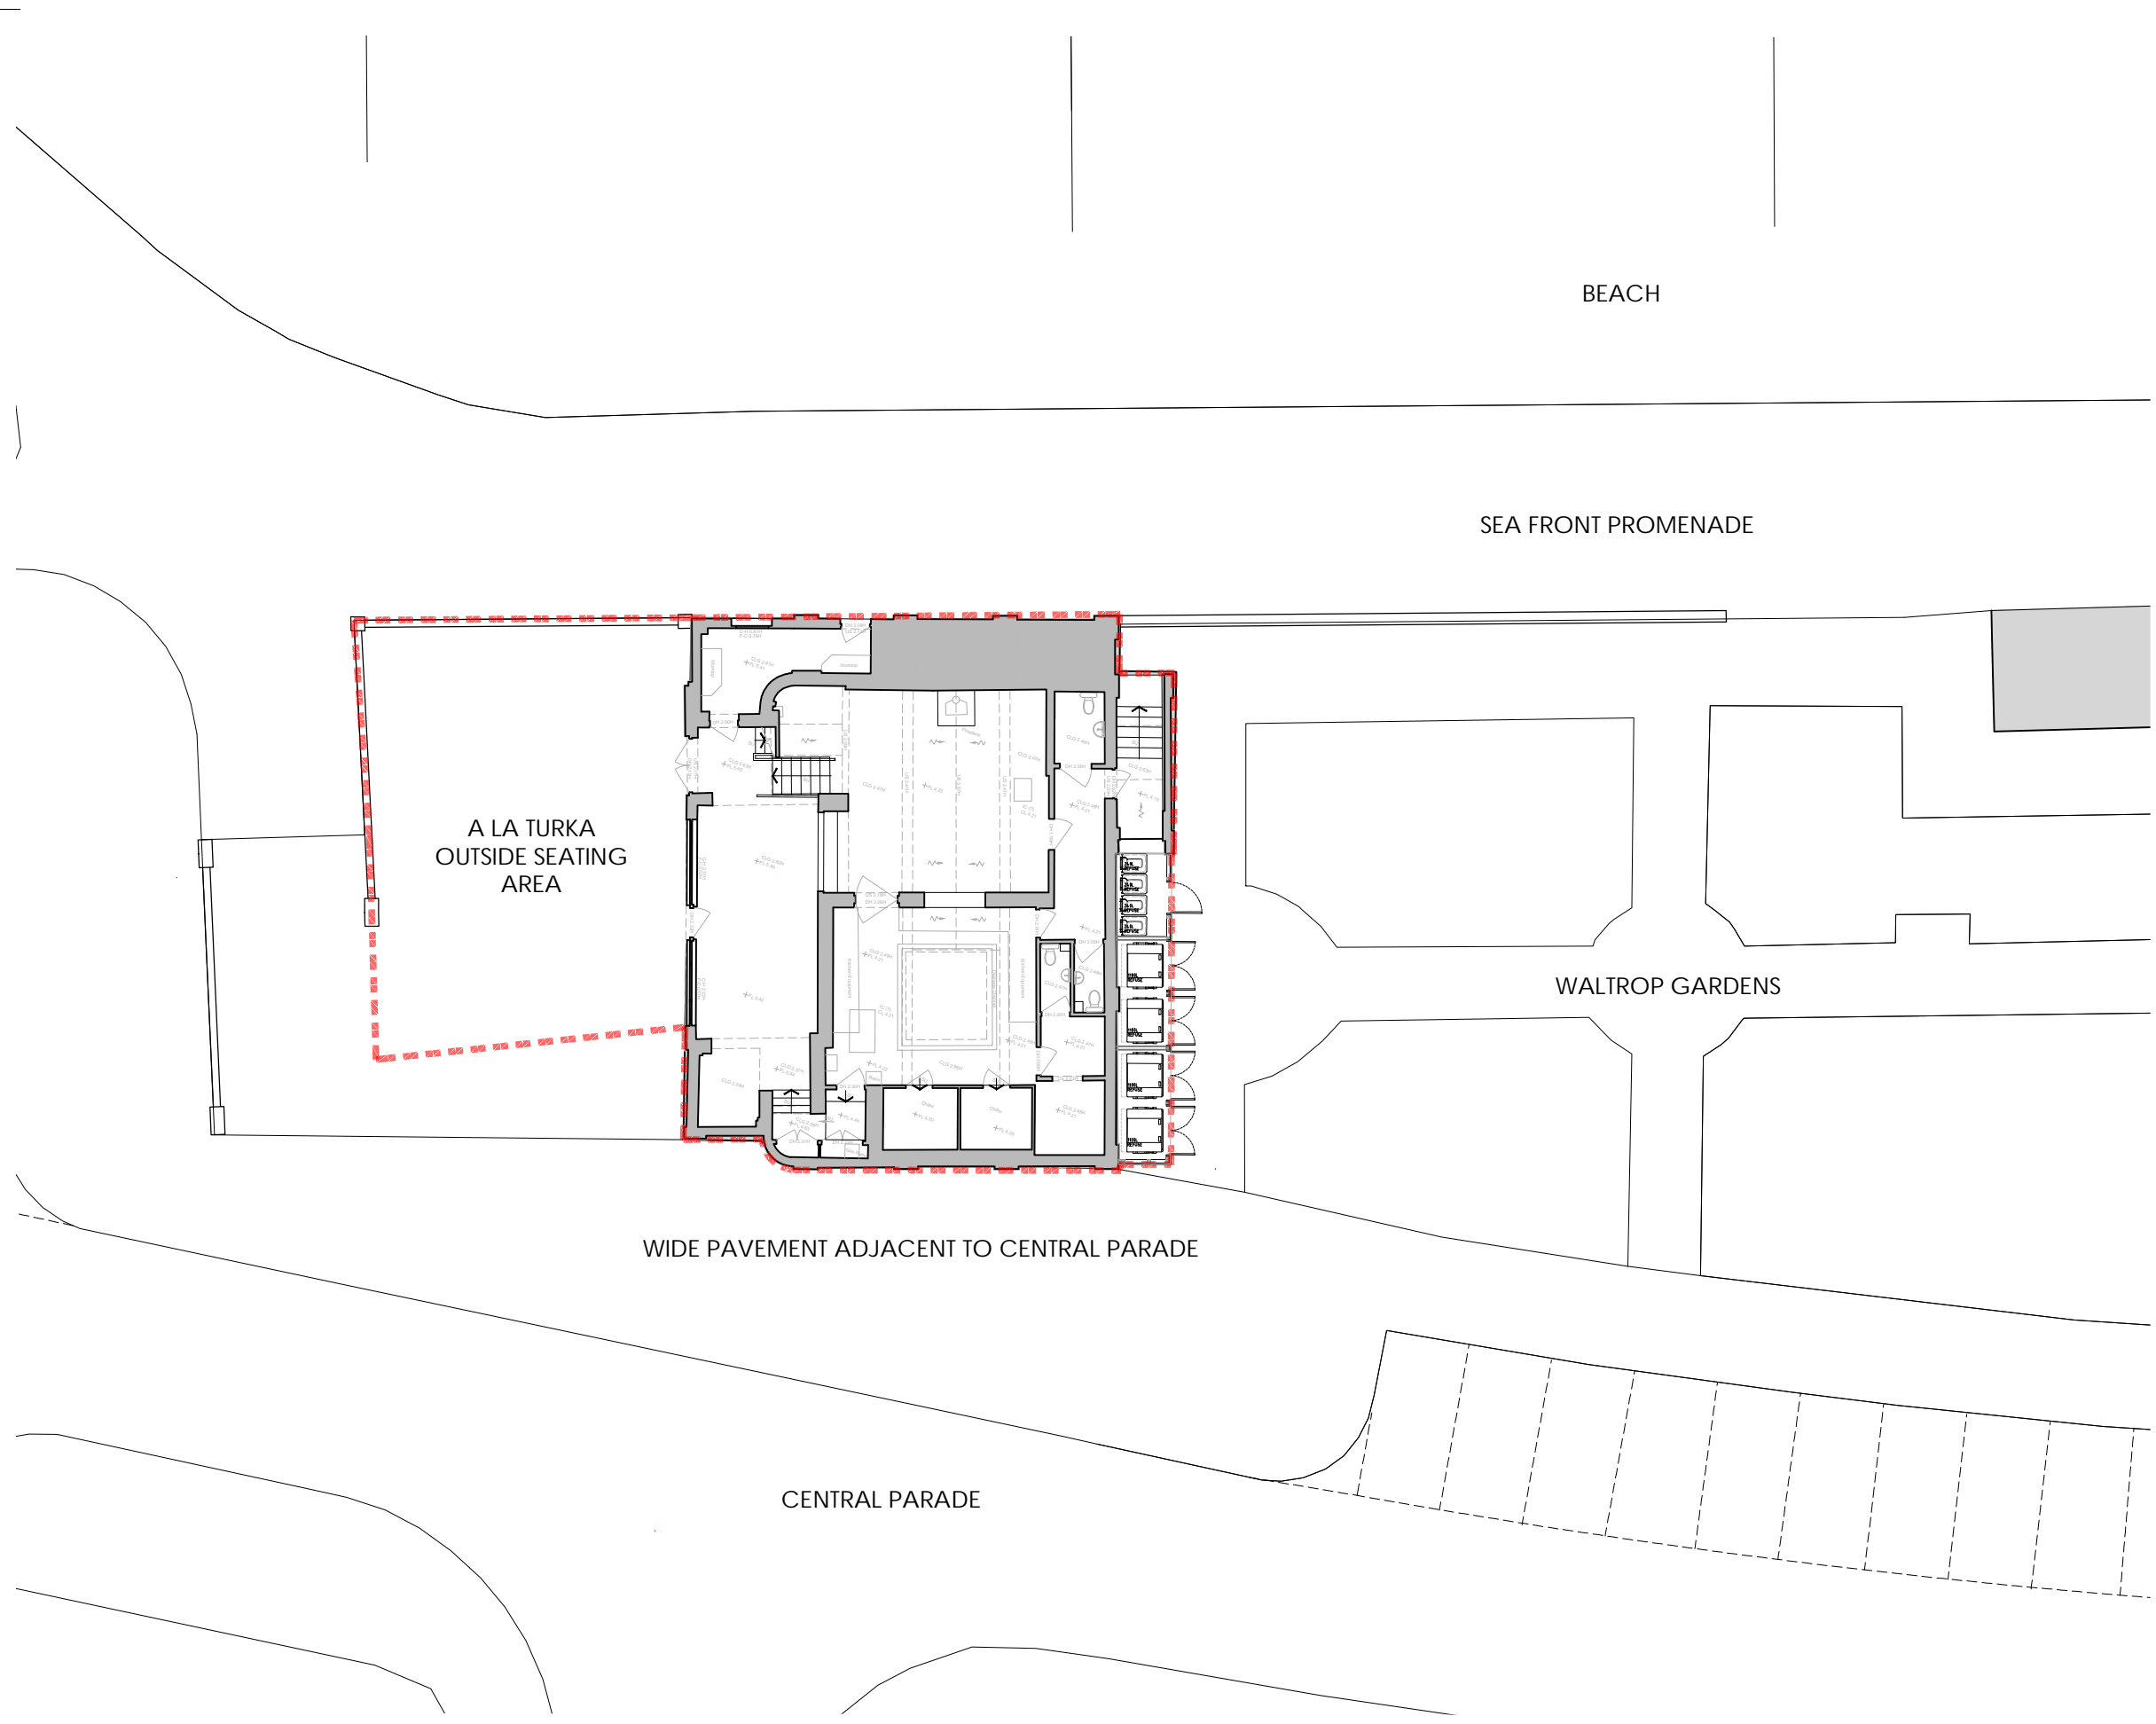

DO NOT SCALE FROM THIS DRAWING - REPORT ANY DISCREPANCIES TO DESIGNER PRIOR TO COMMENCING WORKS
 ALL DIMENSIONS TO BE VERIFIED BY THE CONTRACTOR ON SITE
 THIS DRAWING REMAINS THE COPYRIGHT OF TURNER JACKSON DAY + ASSOCIATES AND CANNOT BE REPRODUCED WITHOUT WRITTEN CONSENT

LEGEND

- Site Boundary
- Built Context

PROPOSED SITE LAYOUT

REV	DESCRIPTION	DATE	BY	CHKD

TURNER JACKSON+DAY ASSOCIATES

Radio House
 Thanet Way, Whitstable
 Kent CT5 3DX
 t: 01227 261453
 e: enquiries@tjda.co.uk
 www.turnerjacksonday.co.uk

client details
 A La Turka

project details
 The Bay, Herne Bay

drawing title
 Proposed Site Layout
 New Binstore

date scale drawn by checked by
 Apr '24 1:200@A3 AR

project no:	drawing no:	revision
1917	008	