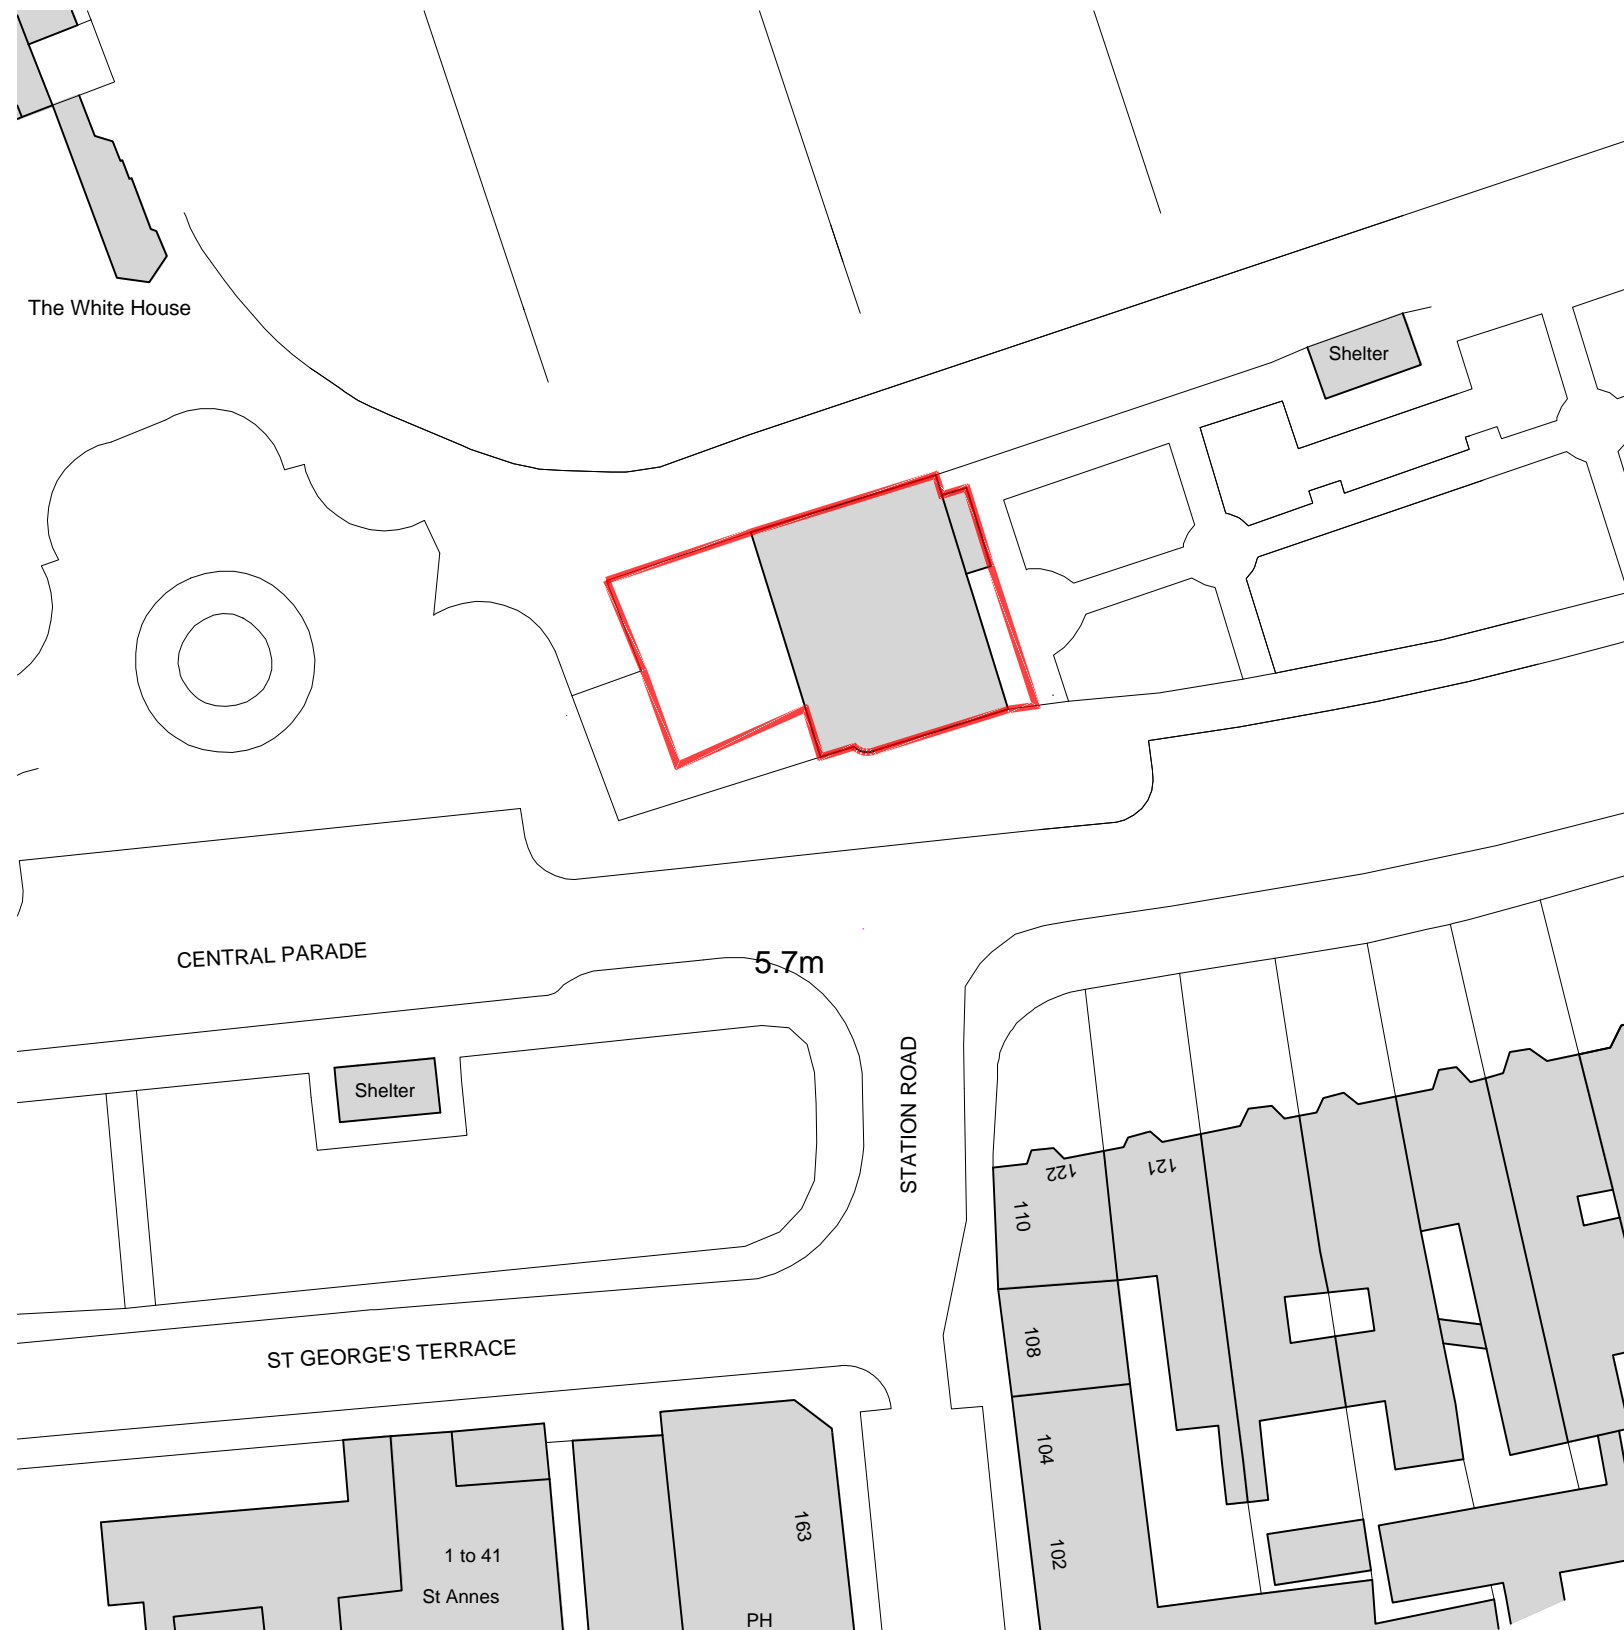

LEGEND

- Site Boundary
- Built Context

REV	DESCRIPTION	DATE	BY	CHKD

TURNER JACKSON+DAY ASSOCIATES

Radio House
Thanet Way, Whitstable
Kent CT15 3DX
t: 01227 261453
e: enquiries@tjda.co.uk
www.turnerjacksonday.co.uk

client details
A La Turka

project details
The Bay, Herne Bay

drawing title
Block & Location Plan

date scale drawn by checked by
Mar '24 As Ind' AR

project no.	drawing no.	revision
1917	001	

BLOCK & LOCATION PLAN