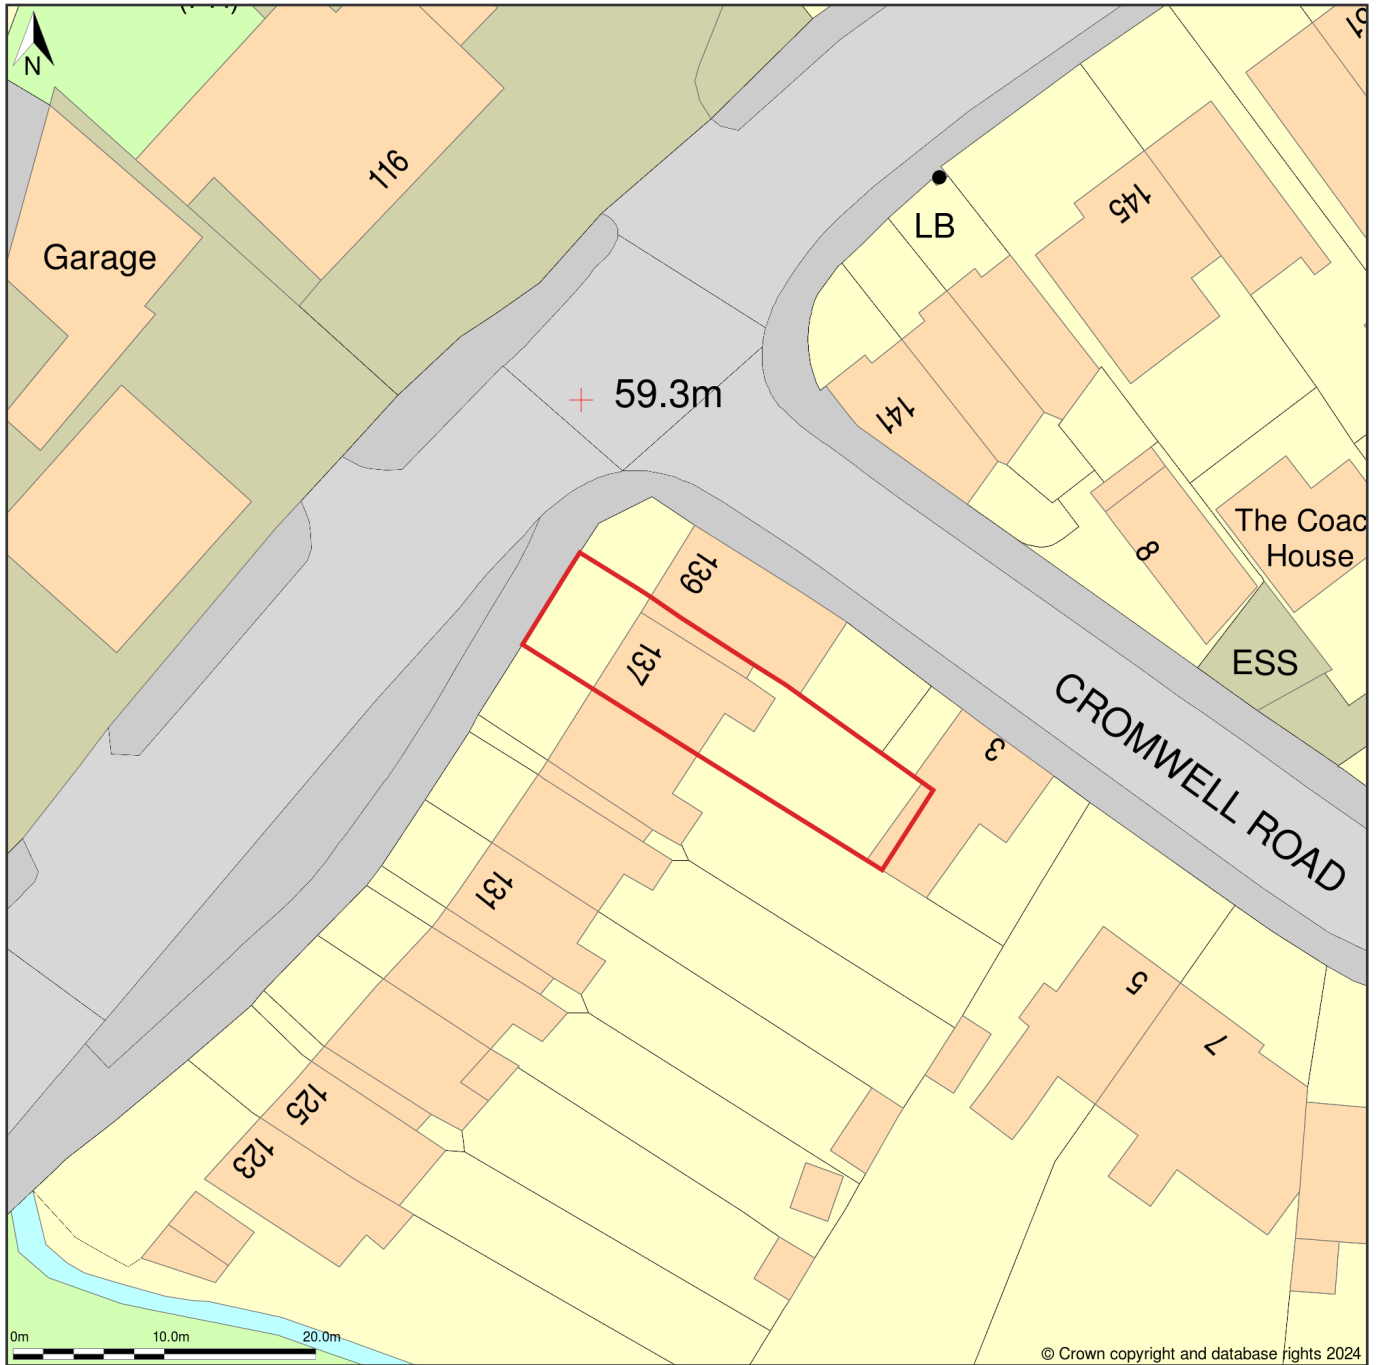

137, Prestbury Road, Cheltenham, Gloucestershire, GL52 2DT

Site Plan (also called a Block Plan) shows area bounded by: 395869.2, 223194.05 395959.2, 223284.05 (at a scale of 1:500), OSGridRef: SO95912323. The representation of a road, track or path is no evidence of a right of way. The representation of features as lines is no evidence of a property boundary.

Produced on 16th Apr 2024 from the Ordnance Survey National Geographic Database and incorporating surveyed revision available at this date. Reproduction in whole or part is prohibited without the prior permission of Ordnance Survey. © Crown copyright 2024. Supplied by www.buyaplan.co.uk a licensed Ordnance Survey partner (100053143). Unique plan reference: #00893476-42EA62.