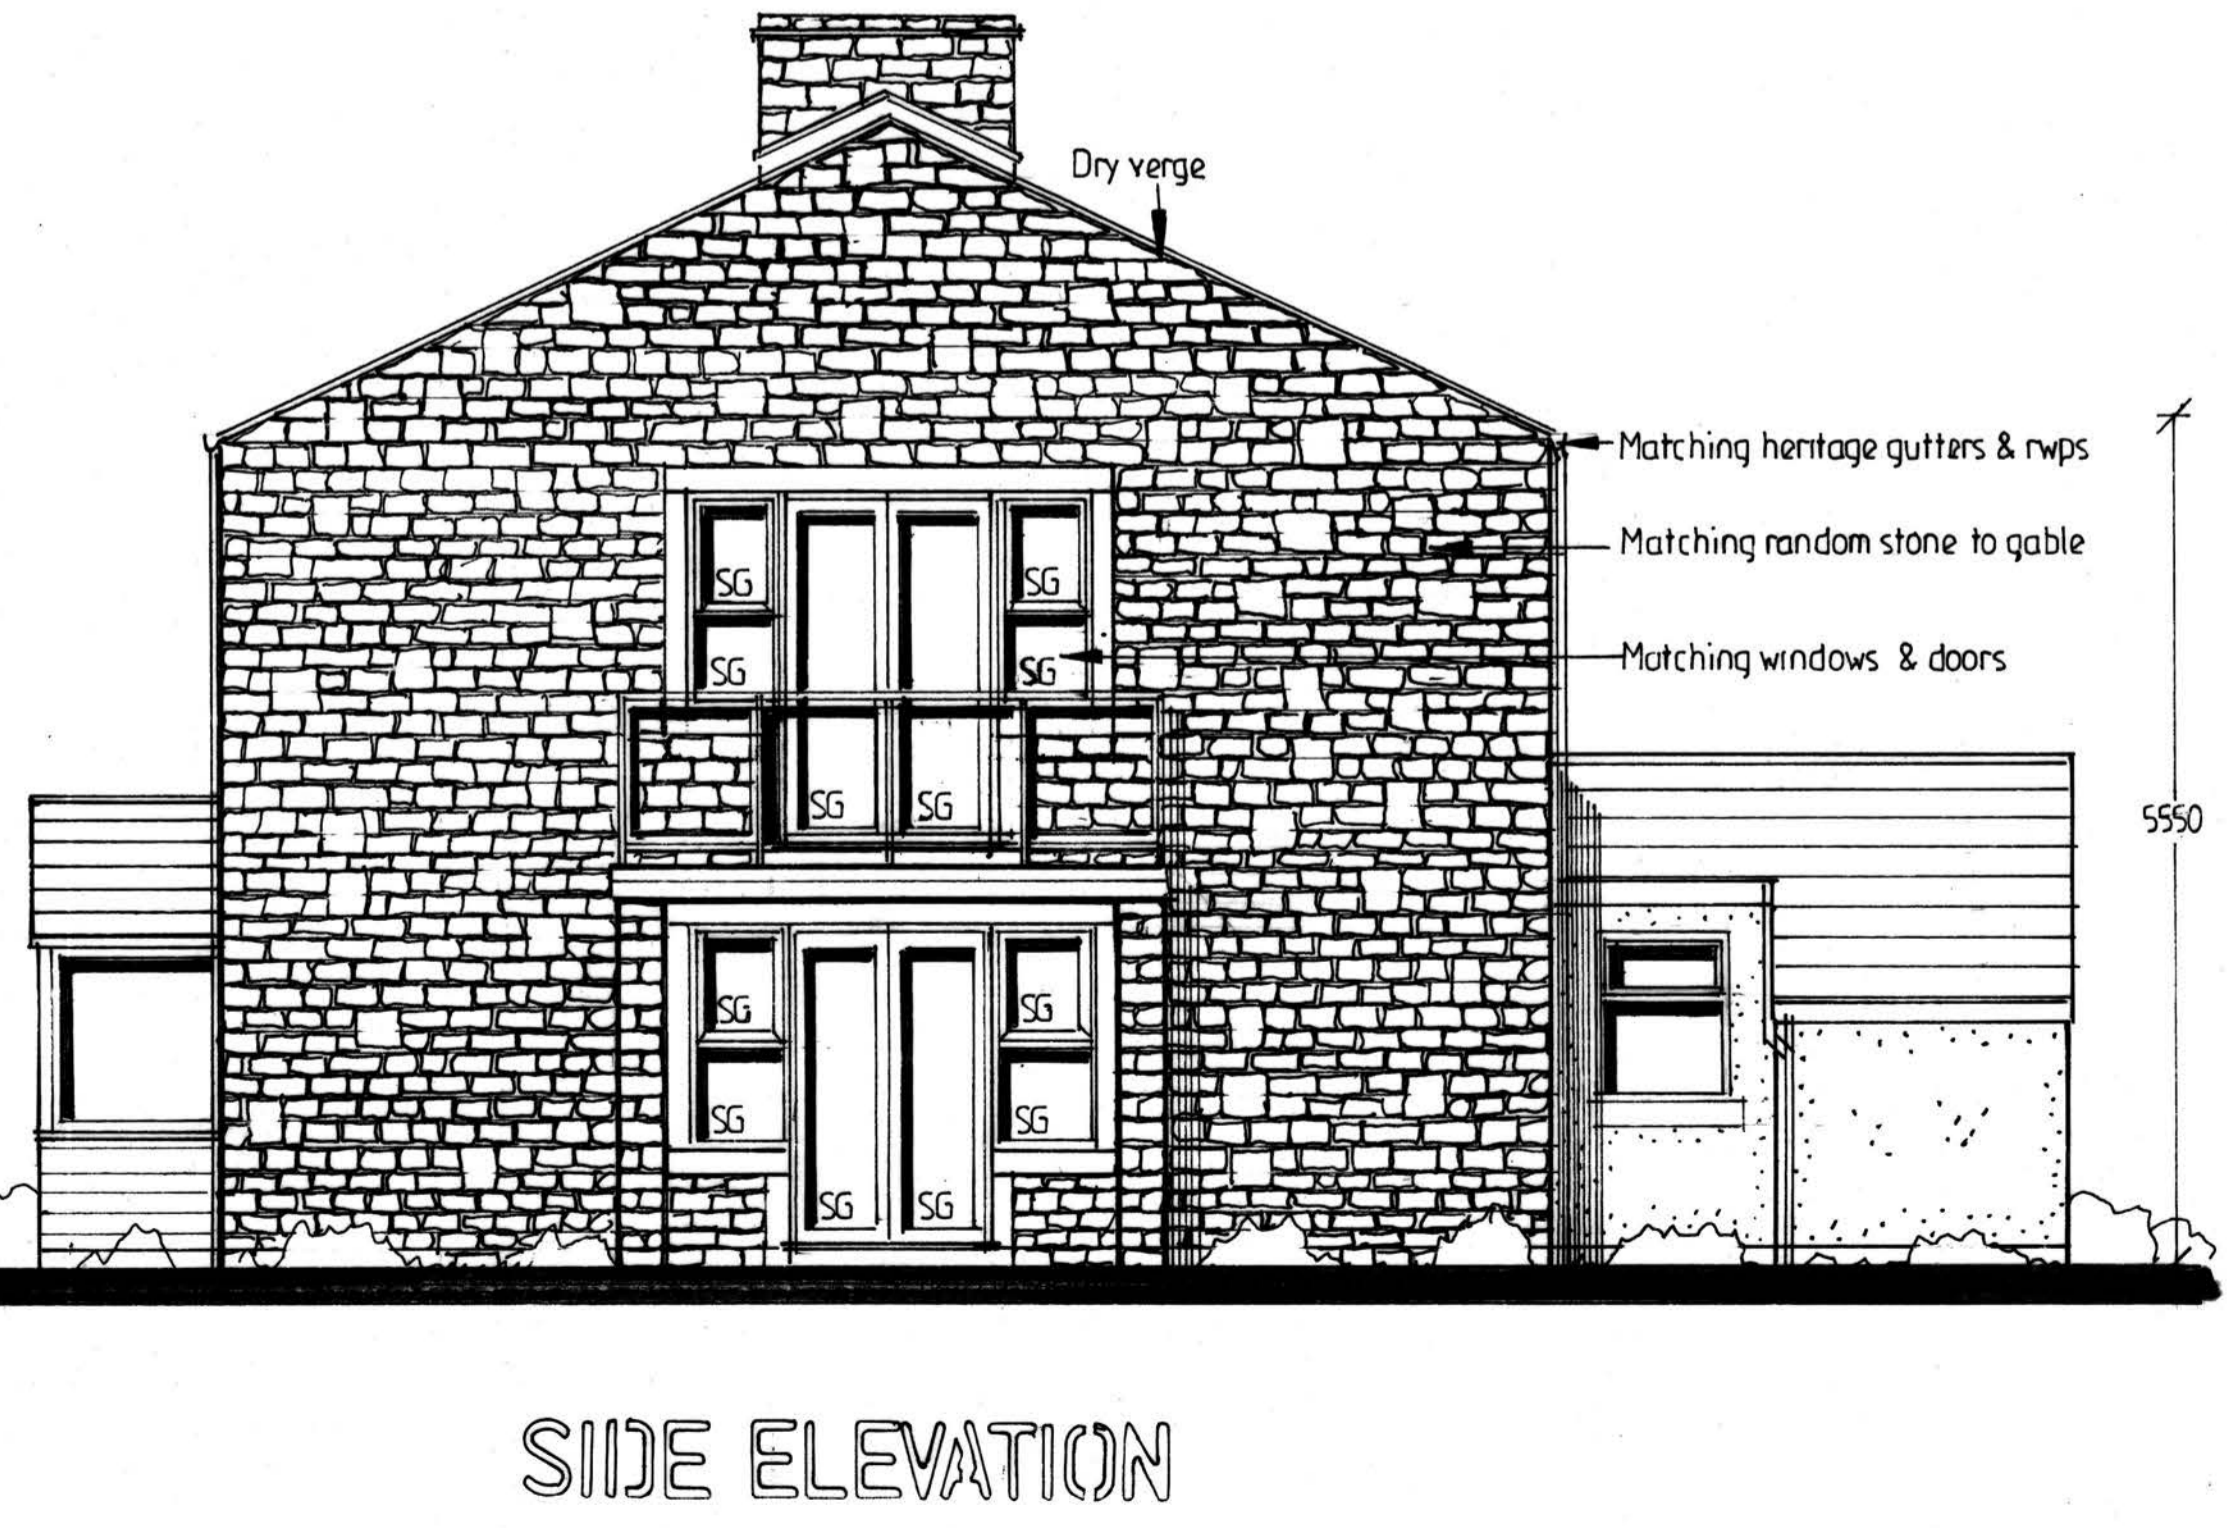

# PROPOSED FLOOR PLANS AND ELEVATIONS 1:50

**PROPOSED TWO - STOREY EXTENSION TO SIDE**

FOR MISS LEONIE NUTTALL  
AT OAK TREE COTTAGE  
CASTLE CLOUGH  
HAPTON  
BB 12 7LN

**ADRIAN HUGHES**  
ARCHITECTURAL SERVICES

SCALE 1:50  
DATE APR. 2024

DRAWING NO.  
2/3/2024