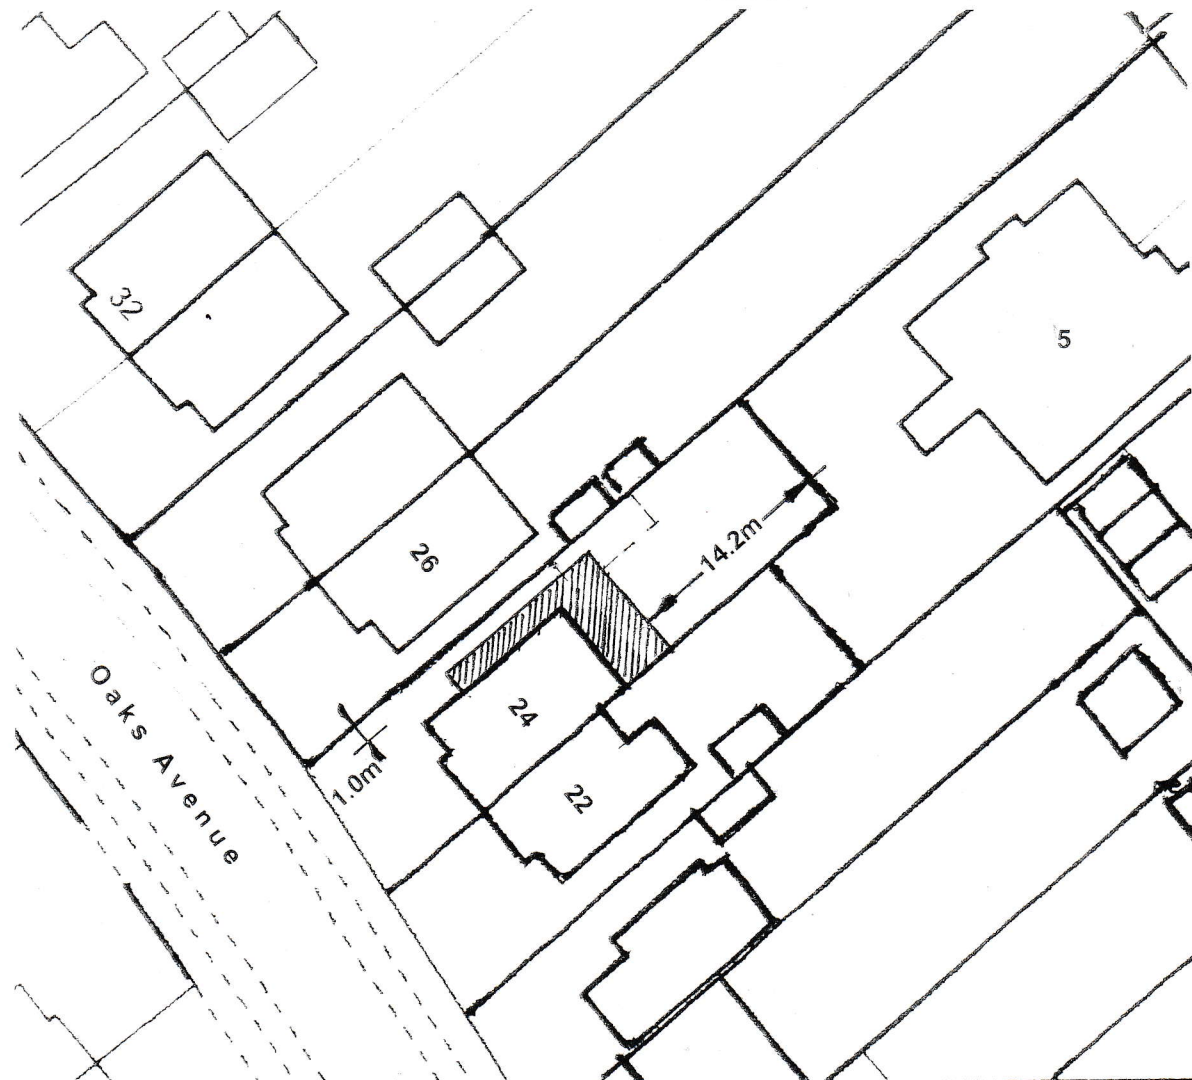

SITE LOCATION PLAN 1:1250

BLOCK PLAN 1:500

Site 1:1250 and 1:500@A4 Date 29 04 24	Drawing No 2405/08	Project 24 OAKS AVENUE KT4 8XD Title SITE LOCATION AND BLOCK PLANS	ADM Architecture	Design House 20 Giggs Hill Road Thames Ditton Surrey KT7 0BT	Tel 020 8398 7411 Fax 020 8398 7590
--	-----------------------	---	--------------------------------------	---	--