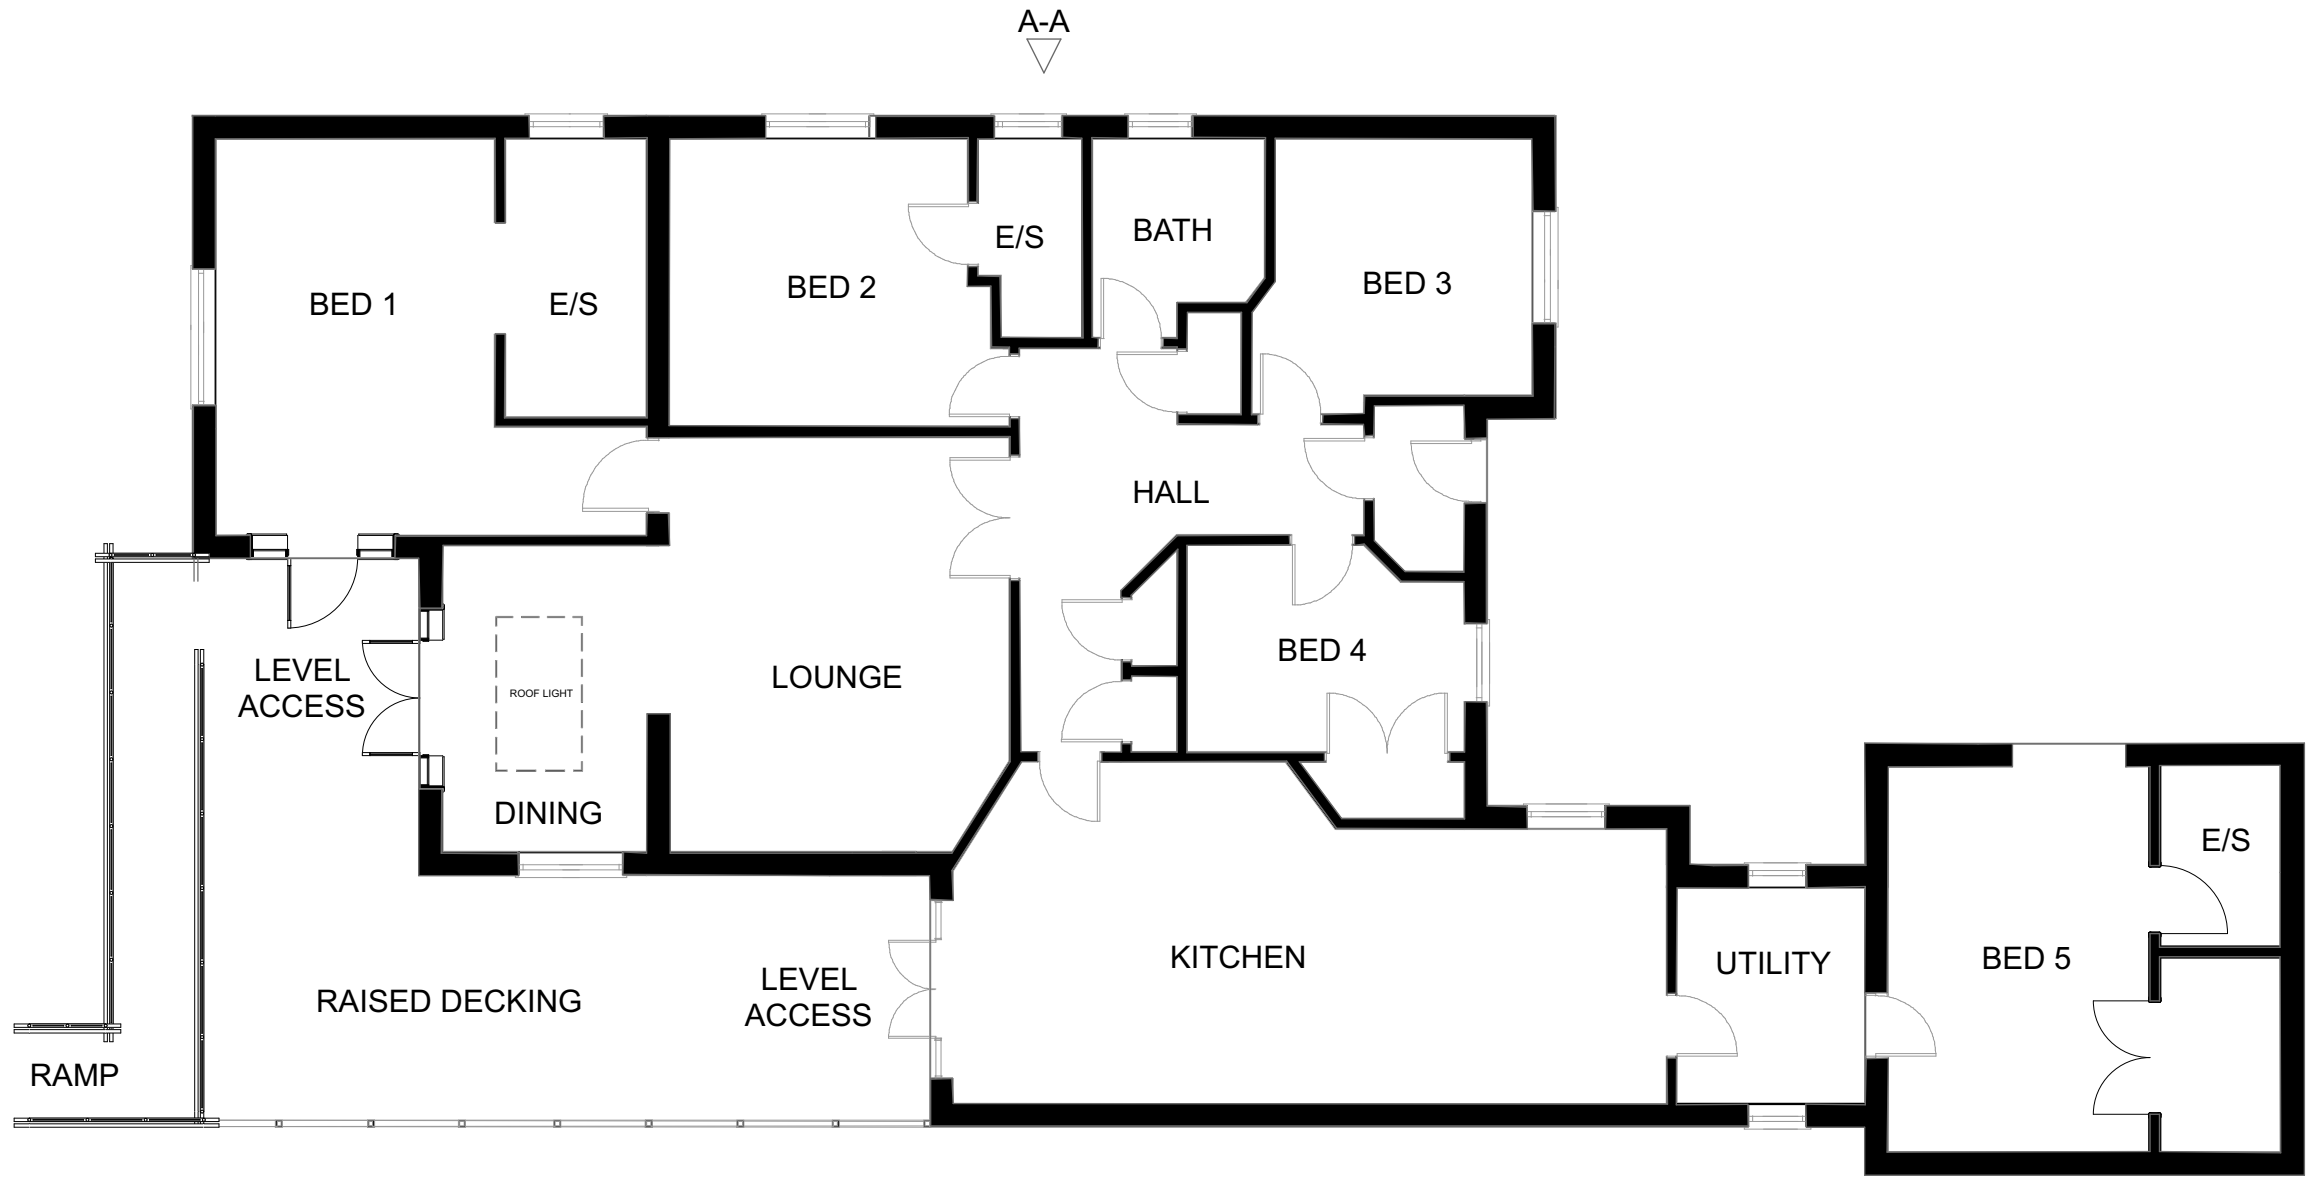

D-D ▶

◀ B-B

△ C-C

Issue	Planning
Title	Existing Ground Floor Plan
Drawing No	LBL_EGF_PL01_REVC
Date	12/03/2024
Scale	1:100 at A3
Address	110A Little Barn Lane, Mansfield, NG18 3JT